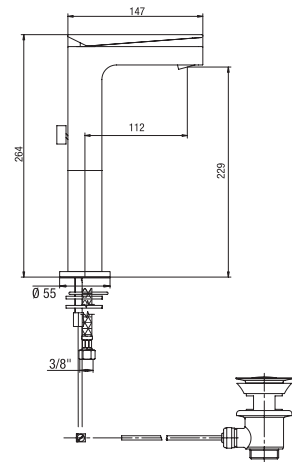

finitura - finishing
cromo - chrome

LAMA

➤ Miscelatore monoforo lavabo, scarico automatico Hostaform 1"1/4

Single-lever basin mixer with 1"1/4 pop-up waste

Cod. fornitore
AMCR211HICPI

Cod. Iperceramica
15000

finitura - finishing
cromo - chrome

➤ Miscelatore monoforo lavabo alto, scarico automatico Hostaform 1"1/4

Single-lever basin mixer, high model, with 1"1/4 pop-up waste

Cod. fornitore
AMCR211LL1HICPI

Cod. Iperceramica
18856