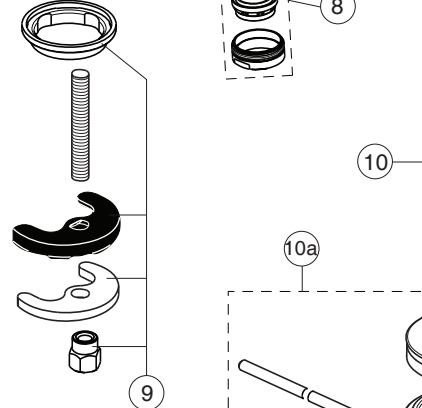

CERAPLAN

Ideal Standard

BD209AA
BD210AA
BD212AA
BD214AA
BD216AA
BD269AA

without pop-up waste:
BD209AA
with pop-up waste-plastic:
BD212AA
with pop-up waste-abs/mess:
BD214AA ; BD269AA
with click waste:
BD216AA
with beaded chain:
BD210AA

BD218AA

| Pos. | Signify | Spare parts-Nr. | Quantity | Pos. | Signify | Spare parts-Nr. | Quantity |
|------|---------------------------|-----------------|----------|------|---------------------|-----------------|----------|
| 1 | Lever,w/logo | B961716AA | 1 Set | 10b | Click waste slotted | S8803AA | 1 Pcs. |
| 1a | Lever,w/logo-clinic | B961719AA | 1 Set | | Click waste plastic | B961705AA | 1 Pcs. |
| 2 | Cap decorative | B960473AA | 1 Pcs. | 11 | Pull-up rod-compl. | B960900AA | 1 Set |
| 3 | Rosette M38x1.5 | B961438AA | 1 Pcs. | | | | |
| 3a | Rosette M38x1.5 | B961373AA | 1 Pcs. | | | | |
| 4 | Screw M41x1.5/M38x1.5 | B961374NU | 1 Set | | | | |
| 5 | Hot limit stop | A861181NU | 1 Pcs. | | | | |
| 6 | Cartridge Ø38mm | A861156NU* | 1 Pcs. | | | | |
| 7 | O-Ring Ø38x2.5 | E960059NU* | 1 Set | | | | |
| 8 | Perlator M24x1-A - 5l/min | B961383AA | 1 Pcs. | | | | |
| 8a | Casc. perlator M24x1-A | A960321AA** | 1 Pcs. | | | | |
| 9 | Connecting set | A964520NU | 1 Set | | | | |
| 10 | Pop-up waste-plastic | B964550AA | 1 Pcs. | | | | |
| 10a | Pop-up drain ass. | A962991AA | 1 Pcs. | | | | |

** for BD269AA

*Universal set (not all parts needed)

07.2021