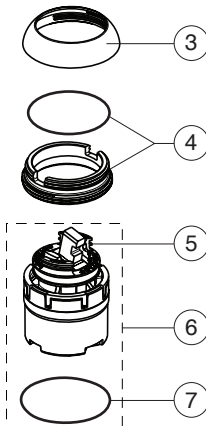

CERAPLAN

Ideal Standard

BD209AA
BD210AA
BD212AA
BD214AA
BD216AA
BD269AA

without pop-up waste:
BD209AA
with pop-up waste-plastic:
BD212AA
with pop-up waste-abs/mess:
BD214AA ; BD269AA
with click waste:
BD216AA
with beaded chain:
BD210AA

BD218AA

| Pos. | Signify | Spare parts-Nr. | Quantity | Pos. | Signify | Spare parts-Nr. | Quantity |
|------|---------------------------|-----------------|----------|------|---------------------|-----------------|----------|
| 1 | Lever,w/logo | B961716AA | 1 Set | 10b | Click waste slotted | S8803AA | 1 Pcs. |
| 1a | Lever,w/logo-clinic | B961719AA | 1 Set | | Click waste plastic | B961705AA | 1 Pcs. |
| 2 | Cap decorative | B960473AA | 1 Pcs. | 11 | Pull-up rod-compl. | B960900AA | 1 Set |
| 3 | Rosette M38x1.5 | B961438AA | 1 Pcs. | | | | |
| 3a | Rosette M38x1.5 | B961373AA | 1 Pcs. | | | | |
| 4 | Screw M41x1.5/M38x1.5 | B961374NU | 1 Set | | | | |
| 5 | Hot limit stop | A861181NU | 1 Pcs. | | | | |
| 6 | Cartridge Ø38mm | A861156NU* | 1 Pcs. | | | | |
| 7 | O-Ring Ø38x2.5 | E960059NU* | 1 Set | | | | |
| 8 | Perlator M24x1-A - 5l/min | B961383AA | 1 Pcs. | | | | |
| 8a | Casc. perlator M24x1-A | A960321AA** | 1 Pcs. | | | | |
| 9 | Connecting set | A964520NU | 1 Set | | | | |
| 10 | Pop-up waste-plastic | B964550AA | 1 Pcs. | | | | |
| 10a | Pop-up drain ass. | A962991AA | 1 Pcs. | | | | |

** for BD269AA

*Universal set (not all parts needed)

07.2021