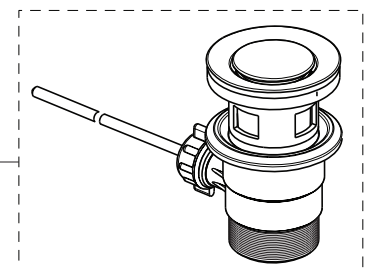

CERAPLAN

Ideal Standard

BD209AA
BD210AA
BD212AA
BD214AA
BD216AA
BD269AA

without pop-up waste:
BD209AA
with pop-up waste-plastic:
BD212AA
with pop-up waste-abs/mess:
BD214AA ; BD269AA
with click waste:
BD216AA
with beaded chain:
BD210AA

BD218AA

| Pos. | Signify | Spare parts-Nr. | Quantity | Pos. | Signify | Spare parts-Nr. | Quantity |
|------|---------------------------|-----------------|----------|------|---------------------|-----------------|----------|
| 1 | Lever,w/logo | B961716AA | 1 Set | 10b | Click waste slotted | S8803AA | 1 Pcs. |
| 1a | Lever,w/logo-clinic | B961719AA | 1 Set | | Click waste plastic | B961705AA | 1 Pcs. |
| 2 | Cap decorative | B960473AA | 1 Pcs. | 11 | Pull-up rod-compl. | B960900AA | 1 Set |
| 3 | Rosette M38x1.5 | B961438AA | 1 Pcs. | | | | |
| 3a | Rosette M38x1.5 | B961373AA | 1 Pcs. | | | | |
| 4 | Screw M41x1.5/M38x1.5 | B961374NU | 1 Set | | | | |
| 5 | Hot limit stop | A861181NU | 1 Pcs. | | | | |
| 6 | Cartridge Ø38mm | A861156NU* | 1 Pcs. | | | | |
| 7 | O-Ring Ø38x2.5 | E960059NU* | 1 Set | | | | |
| 8 | Perlator M24x1-A - 5l/min | B961383AA | 1 Pcs. | | | | |
| 8a | Casc. perlator M24x1-A | A960321AA** | 1 Pcs. | | | | |
| 9 | Connecting set | A964520NU | 1 Set | | | | |
| 10 | Pop-up waste-plastic | B964550AA | 1 Pcs. | | | | |
| 10a | Pop-up drain ass. | A962991AA | 1 Pcs. | | | | |