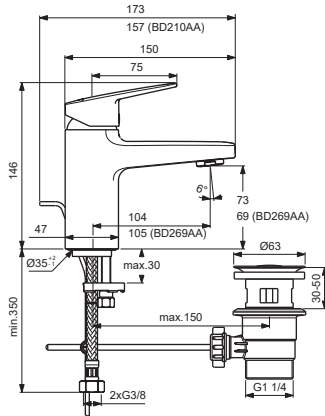

CERAPLAN

Ideal Standard

BD209AA
BD210AA
BD212AA
BD214AA
BD216AA
BD269AA

without pop-up waste:
BD209AA
with pop-up waste-plastic:
BD212AA
with pop-up waste-abs/mess:
BD214AA ; BD269AA
with click waste:
BD216AA
with beaded chain:
BD210AA

BD218AA

| Pos. | Signify | Spare parts-Nr. | Quantity | Pos. | Signify | Spare parts-Nr. | Quantity |
|------|---------------------------|-----------------|----------|------|---------------------|-----------------|----------|
| 1 | Lever,w/logo | B961716AA | 1 Set | 10b | Click waste slotted | S8803AA | 1 Pcs. |
| 1a | Lever,w/logo-clinic | B961719AA | 1 Set | | Click waste plastic | B961705AA | 1 Pcs. |
| 2 | Cap decorative | B960473AA | 1 Pcs. | 11 | Pull-up rod-compl. | B960900AA | 1 Set |
| 3 | Rosette M38x1.5 | B961438AA | 1 Pcs. | | | | |
| 3a | Rosette M38x1.5 | B961373AA | 1 Pcs. | | | | |
| 4 | Screw M41x1.5/M38x1.5 | B961374NU | 1 Set | | | | |
| 5 | Hot limit stop | A861181NU | 1 Pcs. | | | | |
| 6 | Cartridge Ø38mm | A861156NU* | 1 Pcs. | | | | |
| 7 | O-Ring Ø38x2.5 | E960059NU* | 1 Set | | | | |
| 8 | Perlator M24x1-A - 5l/min | B961383AA | 1 Pcs. | | | | |
| 8a | Casc. perlator M24x1-A | A960321AA** | 1 Pcs. | | | | |
| 9 | Connecting set | A964520NU | 1 Set | | | | |
| 10 | Pop-up waste-plastic | B964550AA | 1 Pcs. | | | | |
| 10a | Pop-up drain ass. | A962991AA | 1 Pcs. | | | | |

** for BD269AA

*Universal set (not all parts needed)

07.2021