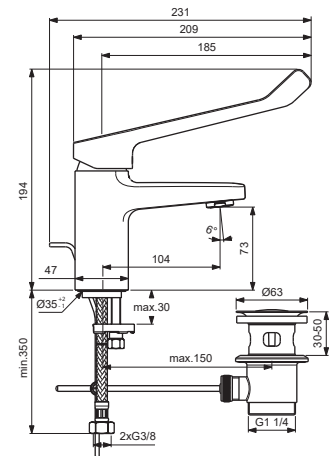

CERAPLAN

Ideal Standard

BD209AA
BD210AA
BD212AA
BD214AA
BD216AA
BD269AA

without pop-up waste:
BD209AA
with pop-up waste-plastic:
BD212AA
with pop-up waste-abs/mess:
BD214AA ; BD269AA
with click waste:
BD216AA
with beaded chain:
BD210AA

BD218AA

| Pos. | Signify | Spare parts-Nr. | Quantity | Pos. | Signify | Spare parts-Nr. | Quantity |
|------|---------------------------|-----------------|----------|------|---------------------|-----------------|----------|
| 1 | Lever,w/logo | B961716AA | 1 Set | 10b | Click waste slotted | S8803AA | 1 Pcs. |
| 1a | Lever,w/logo-clinic | B961719AA | 1 Set | | Click waste plastic | B961705AA | 1 Pcs. |
| 2 | Cap decorative | B960473AA | 1 Pcs. | 11 | Pull-up rod-compl. | B960900AA | 1 Set |
| 3 | Rosette M38x1.5 | B961438AA | 1 Pcs. | | | | |
| 3a | Rosette M38x1.5 | B961373AA | 1 Pcs. | | | | |
| 4 | Screw M41x1.5/M38x1.5 | B961374NU | 1 Set | | | | |
| 5 | Hot limit stop | A861181NU | 1 Pcs. | | | | |
| 6 | Cartridge Ø38mm | A861156NU* | 1 Pcs. | | | | |
| 7 | O-Ring Ø38x2.5 | E960059NU* | 1 Set | | | | |
| 8 | Perlator M24x1-A - 5l/min | B961383AA | 1 Pcs. | | | | |
| 8a | Casc. perlator M24x1-A | A960321AA** | 1 Pcs. | | | | |
| 9 | Connecting set | A964520NU | 1 Set | | | | |
| 10 | Pop-up waste-plastic | B964550AA | 1 Pcs. | | | | |
| 10a | Pop-up drain ass. | A962991AA | 1 Pcs. | | | | |

** for BD269AA

*Universal set (not all parts needed)

07.2021