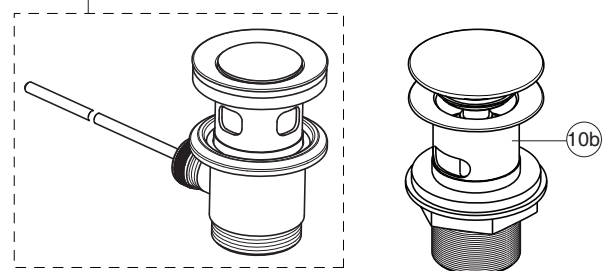

CERAPLAN

Ideal Standard

BD209AA
BD210AA
BD212AA
BD214AA
BD216AA
BD269AA

without pop-up waste:
BD209AA
with pop-up waste-plastic:
BD212AA
with pop-up waste-abs/mess:
BD214AA ; BD269AA
with click waste:
BD216AA
with beaded chain:
BD210AA

BD218AA

| Pos. | Signify | Spare parts-Nr. | Quantity | Pos. | Signify | Spare parts-Nr. | Quantity |
|------|---------------------------|-----------------|----------|------|---------------------|-----------------|----------|
| 1 | Lever,w/logo | B961716AA | 1 Set | 10b | Click waste slotted | S8803AA | 1 Pcs. |
| 1a | Lever,w/logo-clinic | B961719AA | 1 Set | | Click waste plastic | B961705AA | 1 Pcs. |
| 2 | Cap decorative | B960473AA | 1 Pcs. | 11 | Pull-up rod-compl. | B960900AA | 1 Set |
| 3 | Rosette M38x1.5 | B961438AA | 1 Pcs. | | | | |
| 3a | Rosette M38x1.5 | B961373AA | 1 Pcs. | | | | |
| 4 | Screw M41x1.5/M38x1.5 | B961374NU | 1 Set | | | | |
| 5 | Hot limit stop | A861181NU | 1 Pcs. | | | | |
| 6 | Cartridge Ø38mm | A861156NU* | 1 Pcs. | | | | |
| 7 | O-Ring Ø38x2.5 | E960059NU* | 1 Set | | | | |
| 8 | Perlator M24x1-A - 5l/min | B961383AA | 1 Pcs. | | | | |
| 8a | Casc. perlator M24x1-A | A960321AA** | 1 Pcs. | | | | |
| 9 | Connecting set | A964520NU | 1 Set | | | | |
| 10 | Pop-up waste-plastic | B964550AA | 1 Pcs. | | | | |
| 10a | Pop-up drain ass. | A962991AA | 1 Pcs. | | | | |