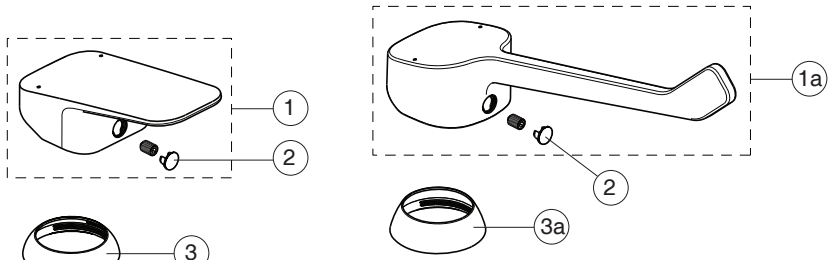

CERAPLAN

Ideal Standard

BD209AA
BD210AA
BD212AA
BD214AA
BD216AA
BD269AA

without pop-up waste:
BD209AA
with pop-up waste-plastic:
BD212AA
with pop-up waste-abs/mess:
BD214AA ; BD269AA
with click waste:
BD216AA
with beaded chain:
BD210AA

BD218AA

| Pos. | Signify | Spare parts-Nr. | Quantity | Pos. | Signify | Spare parts-Nr. | Quantity |
|------|---------------------------|-----------------|----------|------|---------------------|-----------------|----------|
| 1 | Lever,w/logo | B961716AA | 1 Set | 10b | Click waste slotted | S8803AA | 1 Pcs. |
| 1a | Lever,w/logo-clinic | B961719AA | 1 Set | | Click waste plastic | B961705AA | 1 Pcs. |
| 2 | Cap decorative | B960473AA | 1 Pcs. | 11 | Pull-up rod-compl. | B960900AA | 1 Set |
| 3 | Rosette M38x1.5 | B961438AA | 1 Pcs. | | | | |
| 3a | Rosette M38x1.5 | B961373AA | 1 Pcs. | | | | |
| 4 | Screw M41x1.5/M38x1.5 | B961374NU | 1 Set | | | | |
| 5 | Hot limit stop | A861181NU | 1 Pcs. | | | | |
| 6 | Cartridge Ø38mm | A861156NU* | 1 Pcs. | | | | |
| 7 | O-Ring Ø38x2.5 | E960059NU* | 1 Set | | | | |
| 8 | Perlator M24x1-A - 5l/min | B961383AA | 1 Pcs. | | | | |
| 8a | Casc. perlator M24x1-A | A960321AA** | 1 Pcs. | | | | |
| 9 | Connecting set | A964520NU | 1 Set | | | | |
| 10 | Pop-up waste-plastic | B964550AA | 1 Pcs. | | | | |
| 10a | Pop-up drain ass. | A962991AA | 1 Pcs. | | | | |