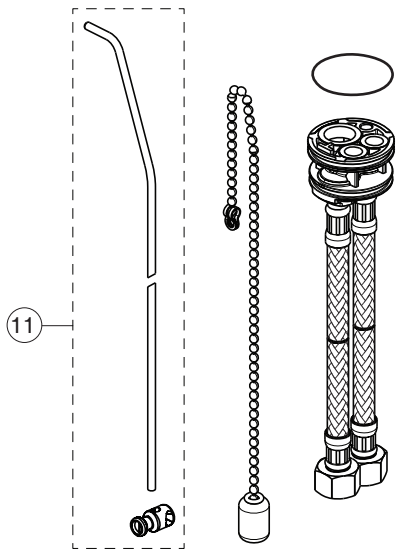

CERAPLAN

Ideal Standard

BD209AA
BD210AA
BD212AA
BD214AA
BD216AA
BD269AA

without pop-up waste:
BD209AA
with pop-up waste-plastic:
BD212AA
with pop-up waste-abs/mess:
BD214AA ; BD269AA
with click waste:
BD216AA
with beaded chain:
BD210AA

BD218AA

| Pos. | Signify | Spare parts-Nr. | Quantity | Pos. | Signify | Spare parts-Nr. | Quantity |
|------|---------------------------|-----------------|----------|------|---------------------|-----------------|----------|
| 1 | Lever,w/logo | B961716AA | 1 Set | 10b | Click waste slotted | S8803AA | 1 Pcs. |
| 1a | Lever,w/logo-clinic | B961719AA | 1 Set | | Click waste plastic | B961705AA | 1 Pcs. |
| 2 | Cap decorative | B960473AA | 1 Pcs. | 11 | Pull-up rod-compl. | B960900AA | 1 Set |
| 3 | Rosette M38x1.5 | B961438AA | 1 Pcs. | | | | |
| 3a | Rosette M38x1.5 | B961373AA | 1 Pcs. | | | | |
| 4 | Screw M41x1.5/M38x1.5 | B961374NU | 1 Set | | | | |
| 5 | Hot limit stop | A861181NU | 1 Pcs. | | | | |
| 6 | Cartridge Ø38mm | A861156NU* | 1 Pcs. | | | | |
| 7 | O-Ring Ø38x2.5 | E960059NU* | 1 Set | | | | |
| 8 | Perlator M24x1-A - 5l/min | B961383AA | 1 Pcs. | | | | |
| 8a | Casc. perlator M24x1-A | A960321AA** | 1 Pcs. | | | | |
| 9 | Connecting set | A964520NU | 1 Set | | | | |
| 10 | Pop-up waste-plastic | B964550AA | 1 Pcs. | | | | |
| 10a | Pop-up drain ass. | A962991AA | 1 Pcs. | | | | |

** for BD269AA

*Universal set (not all parts needed)

07.2021