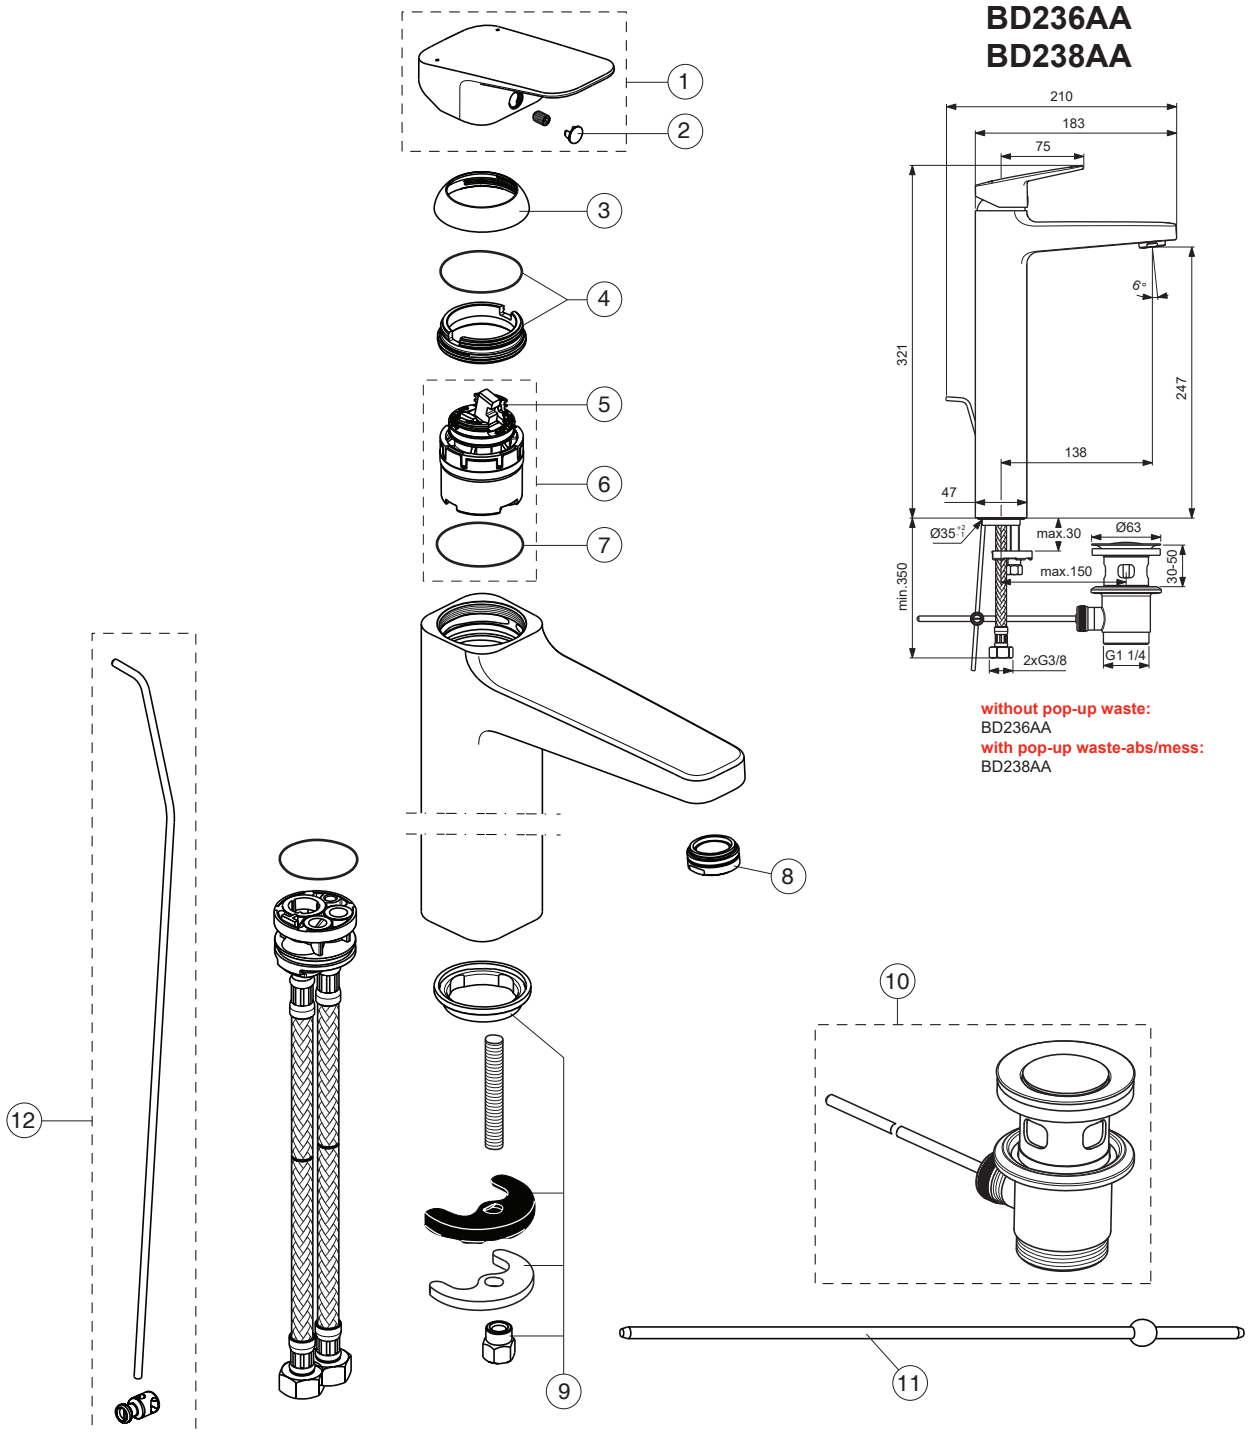

CERAPLAN

Ideal Standard

Pos.	Signify	Spare parts-Nr.	Quantity	Pos.	Signify	Spare parts-Nr.	Quantity
1	Lever,w/logo	B961716AA	1 Set				
2	Cap decorative	B960473AA	1 Pcs.				
3	Rosette M38x1.5	B961438AA	1 Pcs.				
4	Screw M41x1.5/M38x1.5	B961374NU	1 Set				
5	Hot limit stop	A861181NU	1 Pcs.				
6	Cartridge Ø38mm	A861156NU*	1 Pcs.				
7	O-Ring Ø38x2.5	E960059NU*	1 Set				
8	Perlator M24x1-A - 5l/min	B961383AA	1 Pcs.				
9	Connecting set	A964520NU	1 Set				
10	Pop-up drain ass.	A962991AA	1 Pcs.				
11	Waste rod L330mm	A960200AA	1 Pcs.				
12	Pull-up rod-compl.	B960900AA	1 Set				