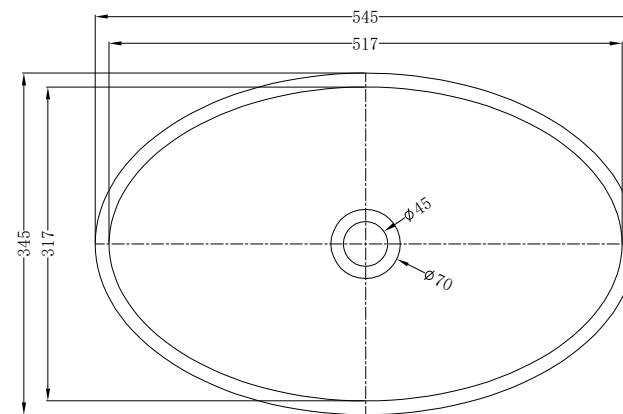

CS-0004

Countertop concrete wash basin

Before

After