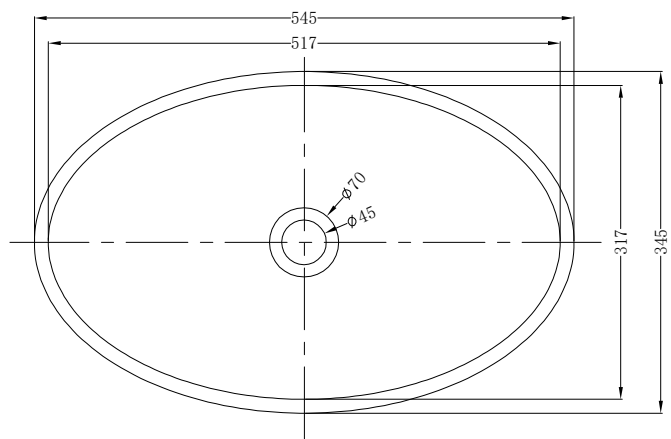

CS-0004

Countertop concrete wash basin

Before

After