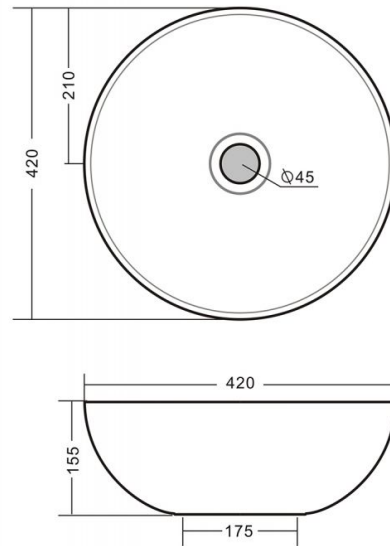

Villareal

Ref. 4128

420x150 mm.

Features

Ref.: 4128
Round porcelain washbasin.
With overflow.
Dimensions: 420x150 mm.