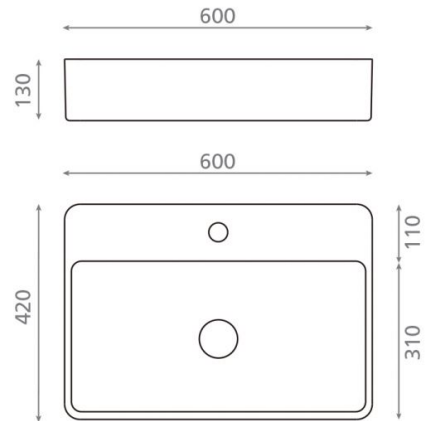

Santoña

Ref. 4127

600x420x130 mm.

Features

- Topcounter washbasin
- Porcelain
- With overflow