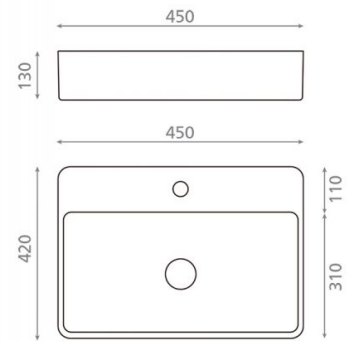

Santoña

Ref. 4126

450x420x130 mm.

Features

- Topcounter washbasin
- Porcelain
- With overflow