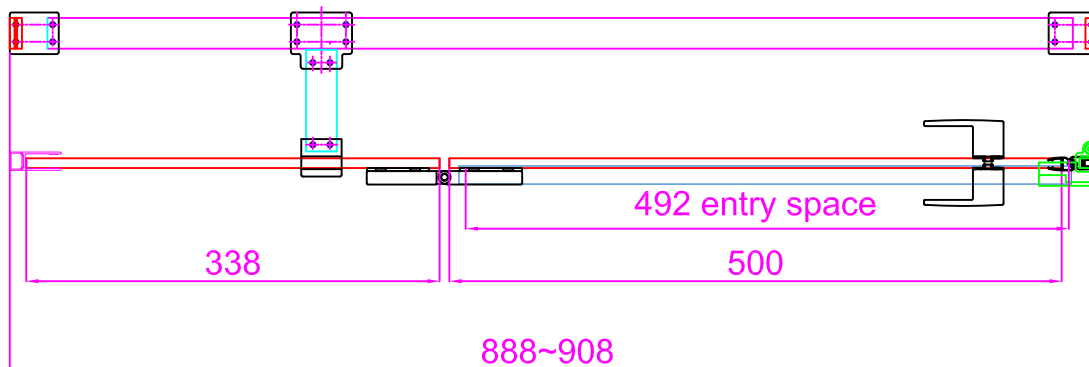

The drawing picture is for reference only;not for technical basis

此图仅为参考；不作为技术依据

Zhejiang Cobo Technology Development Co.,Ltd.

22018/22027 Niche+Extension profile
1200

The drawing picture is for reference only;not for technical basis

此图仅为参考；不作为技术依据

Zhejiang Cobo Technology Development Co.,Ltd.

22019+22022+Extension profile
22028+22031+Extension profile
900x700

22019/22028 Niche+Extension profile
900

The drawing picture is for reference only;not for technical basis

此图仅为参考；不作为技术依据

Zhejiang Cobo Technology Development Co.,Ltd.

22020+22023+Extension profile
22029+22032+Extension profile
1000x800

22020/22029 Niche+Extension profile
1000

The drawing picture is for reference only;not for technical basis