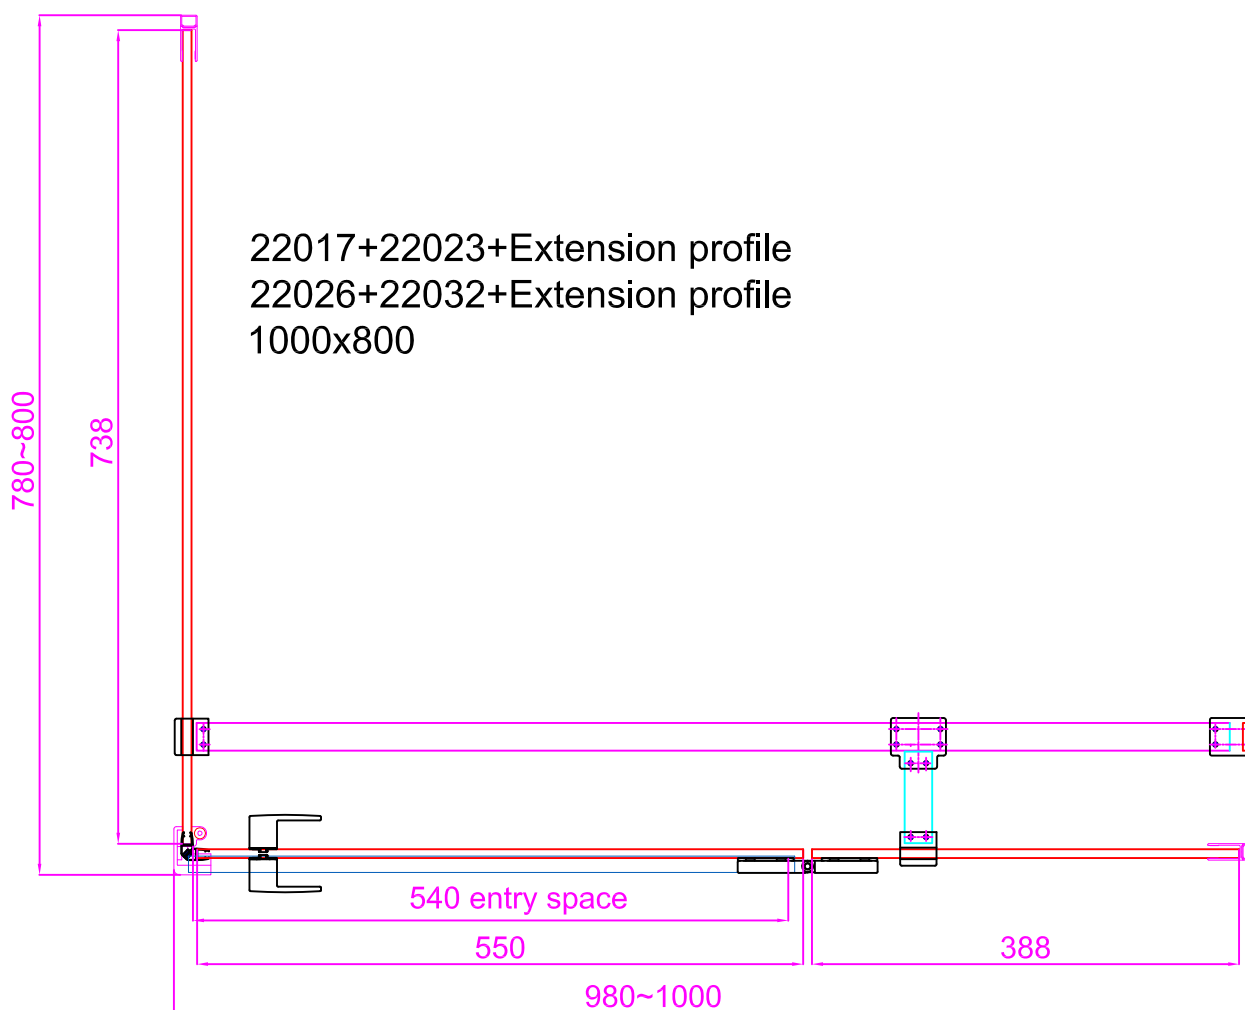

22016/22025 Niche+Extension profile
900

The drawing picture is for reference only;not for technical basis
此图仅为参考；不作为技术依据
Zhejiang Cobo Technology Development Co.,Ltd.

22017/22026 Niche+Extension profile
1000

The drawing picture is for reference only;not for technical basis

此图仅为参考；不作为技术依据

Zhejiang Cobo Technology Development Co.,Ltd.

22018/22027 Niche+Extension profile
1200

The drawing picture is for reference only;not for technical basis

此图仅为参考；不作为技术依据

Zhejiang Cobo Technology Development Co.,Ltd.

22019+22022+Extension profile
22028+22031+Extension profile
900x700

22019/22028 Niche+Extension profile
900

The drawing picture is for reference only;not for technical basis