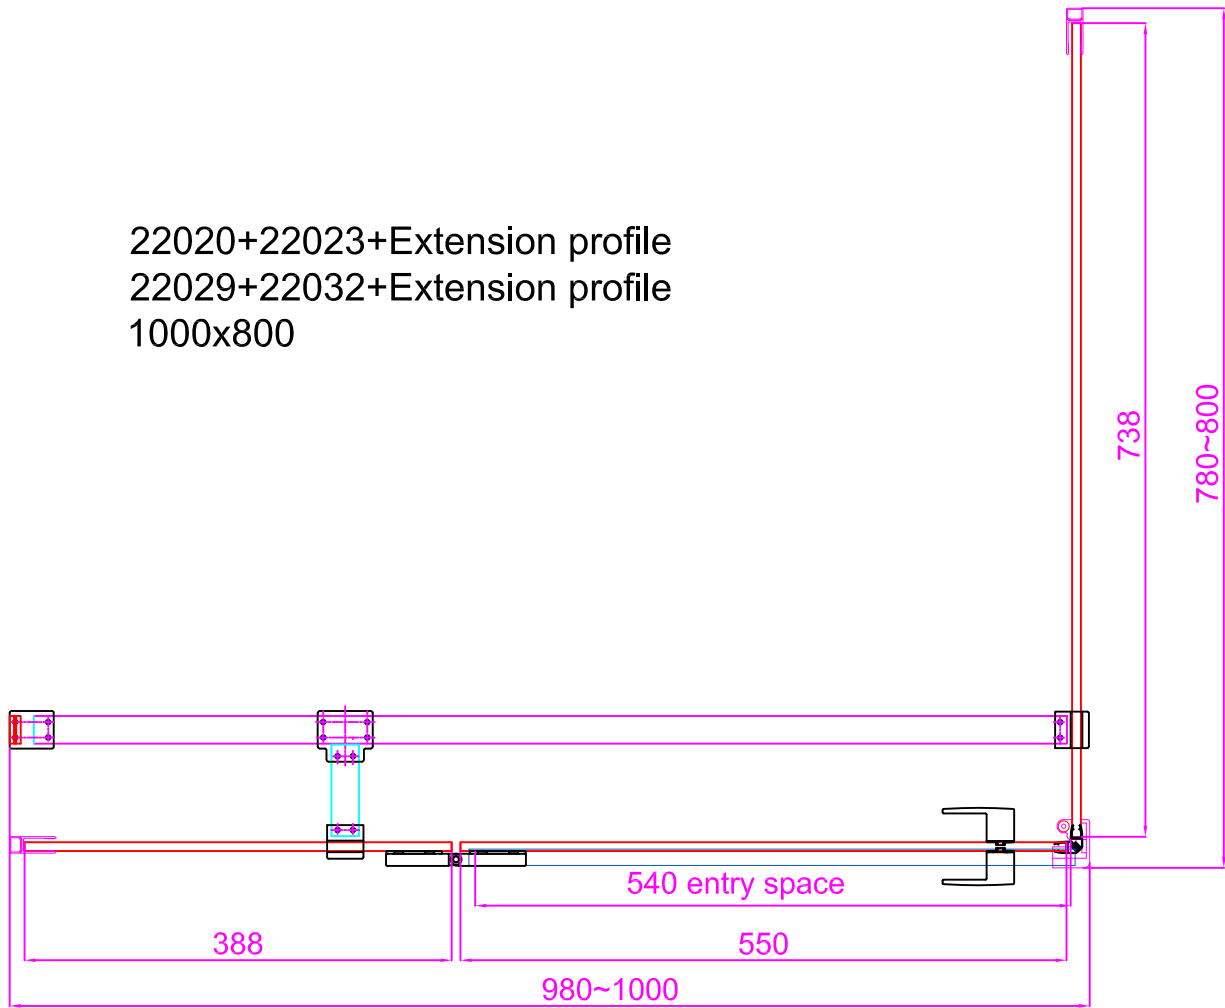

此图仅为参考；不作为技术依据

Zhejiang Cobo Technology Development Co.,Ltd.

22019+22022+Extension profile
22028+22031+Extension profile
900x700

22019/22028 Niche+Extension profile
900

The drawing picture is for reference only;not for technical basis

此图仅为参考；不作为技术依据

Zhejiang Cobo Technology Development Co.,Ltd.

22020+22023+Extension profile
22029+22032+Extension profile
1000x800

22020/22029 Niche+Extension profile
1000

The drawing picture is for reference only;not for technical basis