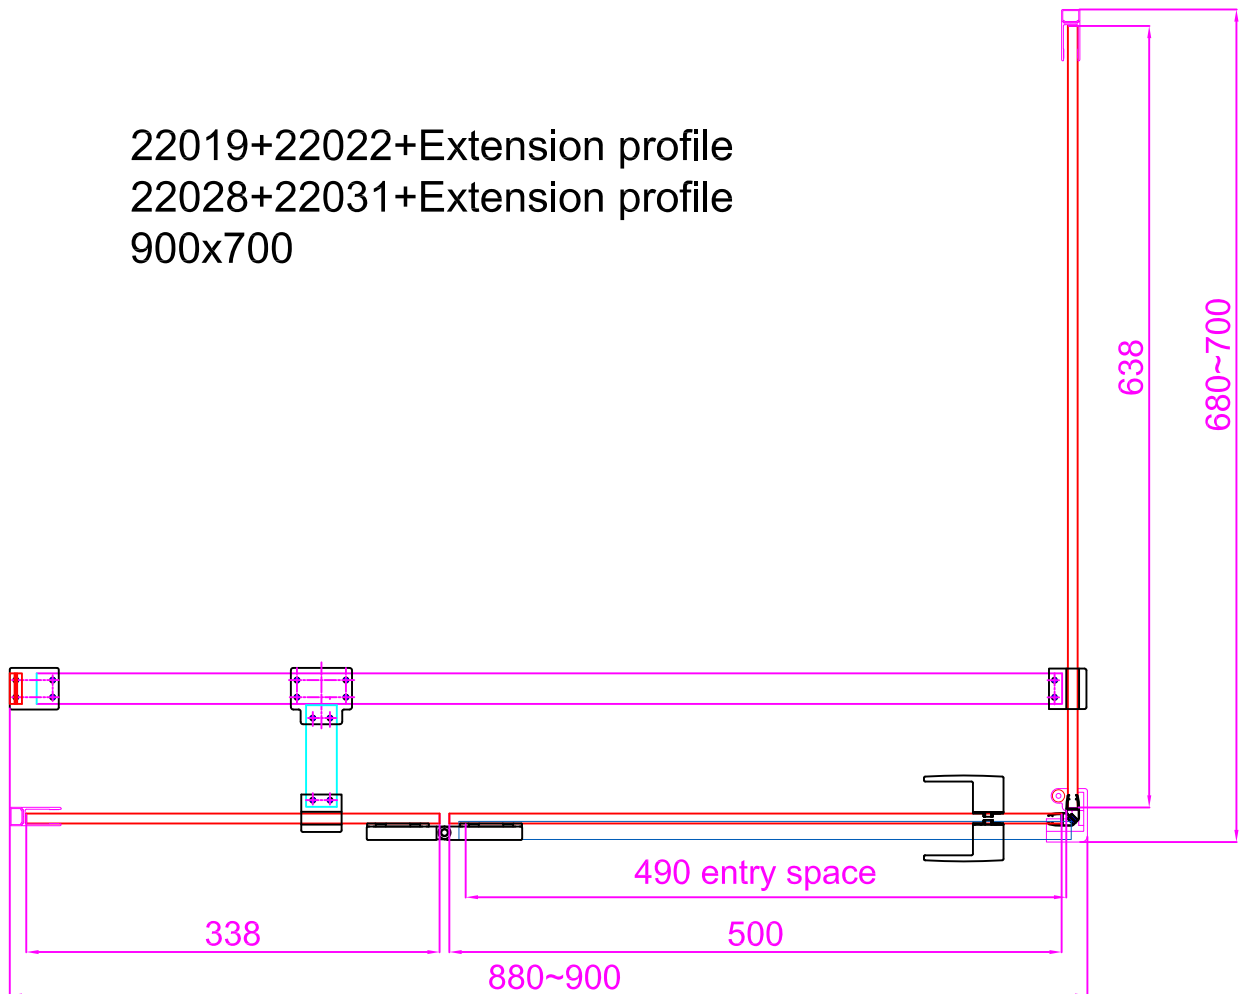

The drawing picture is for reference only;not for technical basis

此图仅为参考；不作为技术依据

Zhejiang Cobo Technology Development Co.,Ltd.

22018/22027 Niche+Extension profile
1200

The drawing picture is for reference only;not for technical basis

此图仅为参考；不作为技术依据

Zhejiang Cobo Technology Development Co.,Ltd.

22019+22022+Extension profile
22028+22031+Extension profile
900x700

22019/22028 Niche+Extension profile
900

The drawing picture is for reference only;not for technical basis