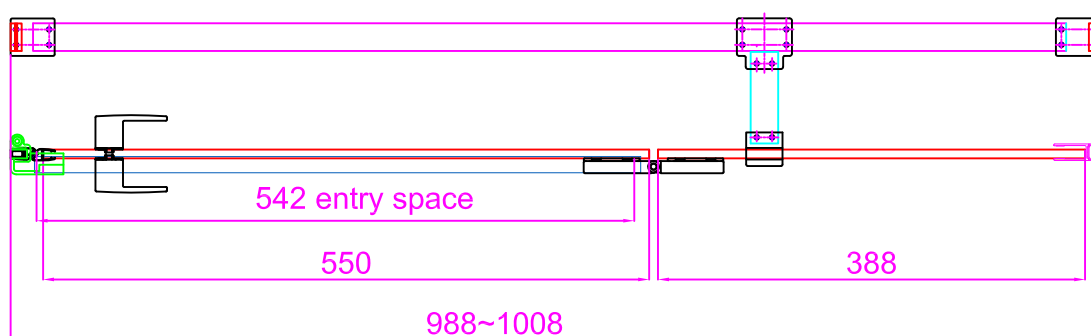

22016/22025 Niche+Extension profile
900

The drawing picture is for reference only;not for technical basis
此图仅为参考；不作为技术依据
Zhejiang Cobo Technology Development Co.,Ltd.

22017/22026 Niche+Extension profile
1000

The drawing picture is for reference only;not for technical basis

此图仅为参考；不作为技术依据

Zhejiang Cobo Technology Development Co.,Ltd.

22018/22027 Niche+Extension profile
1200

The drawing picture is for reference only;not for technical basis

此图仅为参考；不作为技术依据

Zhejiang Cobo Technology Development Co.,Ltd.

22019+22022+Extension profile
22028+22031+Extension profile
900x700

22019/22028 Niche+Extension profile
900

The drawing picture is for reference only;not for technical basis

此图仅为参考；不作为技术依据

Zhejiang Cobo Technology Development Co.,Ltd.

22020+22023+Extension profile
22029+22032+Extension profile
1000x800

22020/22029 Niche+Extension profile
1000

The drawing picture is for reference only;not for technical basis