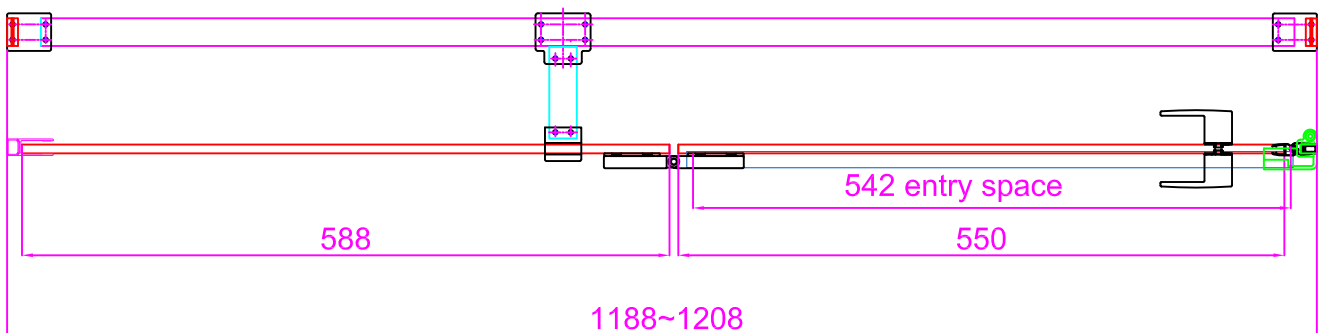

此图仅为参考；不作为技术依据

Zhejiang Cobo Technology Development Co.,Ltd.

22020+22023+Extension profile
22029+22032+Extension profile
1000x800

22020/22029 Niche+Extension profile
1000

The drawing picture is for reference only;not for technical basis

此图仅为参考；不作为技术依据

Zhejiang Cobo Technology Development Co.,Ltd.

22021+22024+Extension profile
22030+22033+Extension profile
1200x900

22021/22030 Niche+Extension profile
1200

The drawing picture is for reference only;not for technical basis