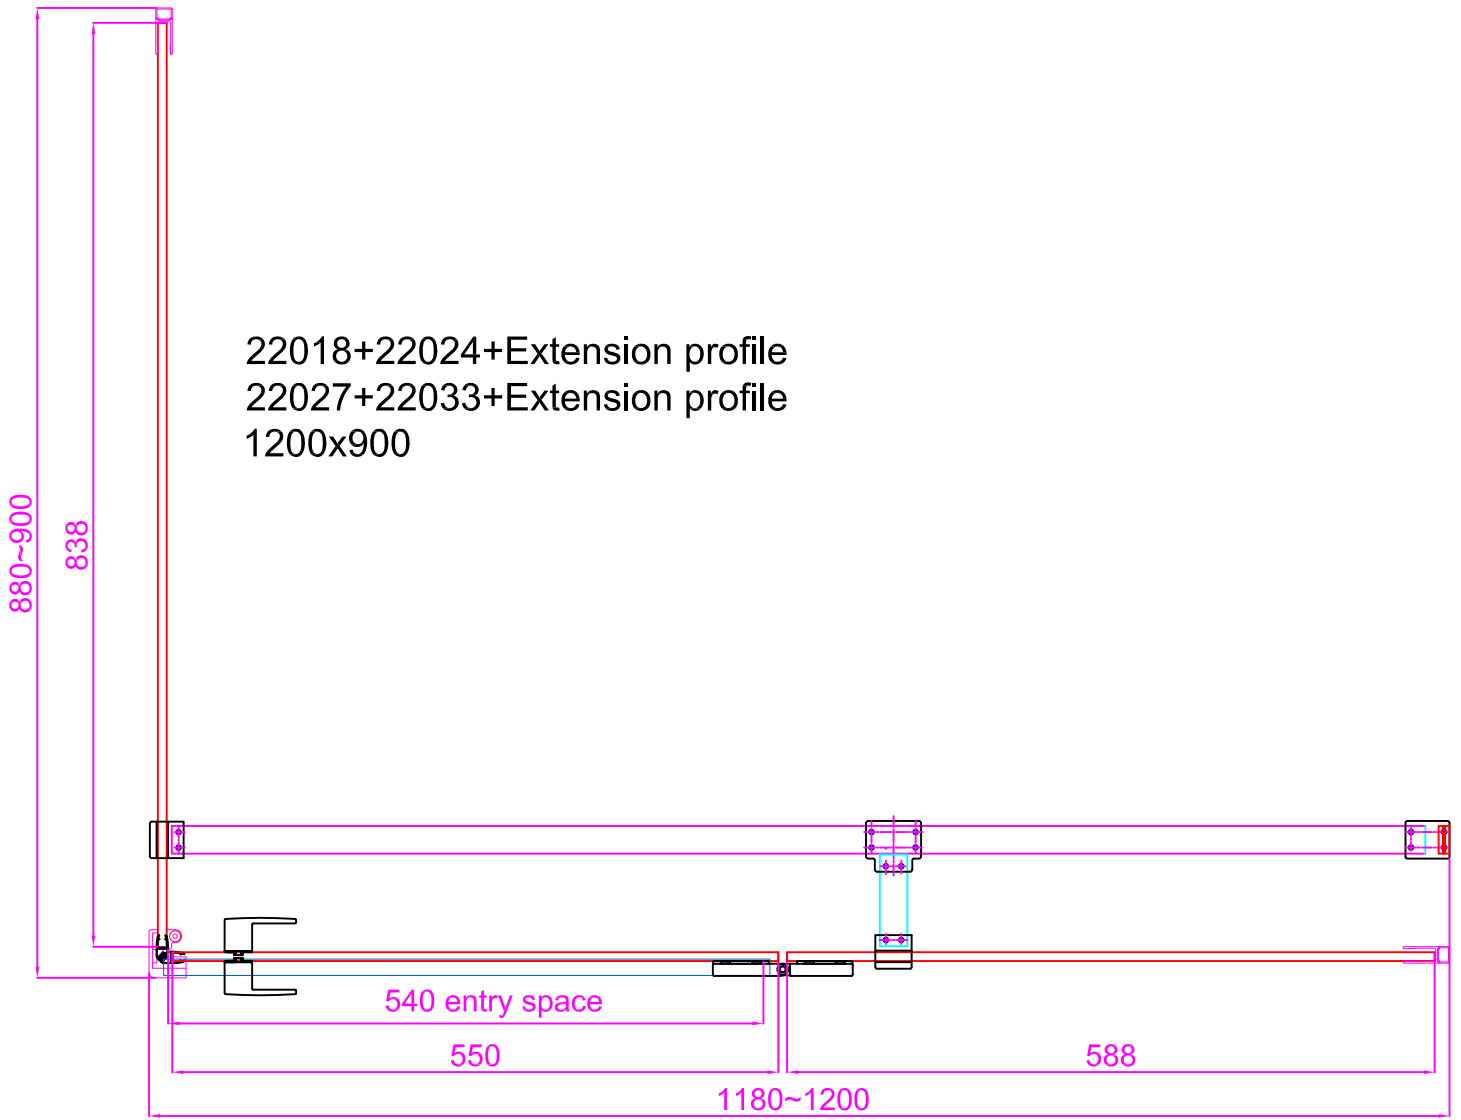

22016/22025 Niche+Extension profile
900

The drawing picture is for reference only;not for technical basis
此图仅为参考；不作为技术依据
Zhejiang Cobo Technology Development Co.,Ltd.

22017/22026 Niche+Extension profile
1000

The drawing picture is for reference only;not for technical basis

此图仅为参考；不作为技术依据

Zhejiang Cobo Technology Development Co.,Ltd.

22018/22027 Niche+Extension profile
1200

The drawing picture is for reference only;not for technical basis

此图仅为参考；不作为技术依据

Zhejiang Cobo Technology Development Co.,Ltd.

22019+22022+Extension profile
22028+22031+Extension profile
900x700

22019/22028 Niche+Extension profile
900

The drawing picture is for reference only;not for technical basis