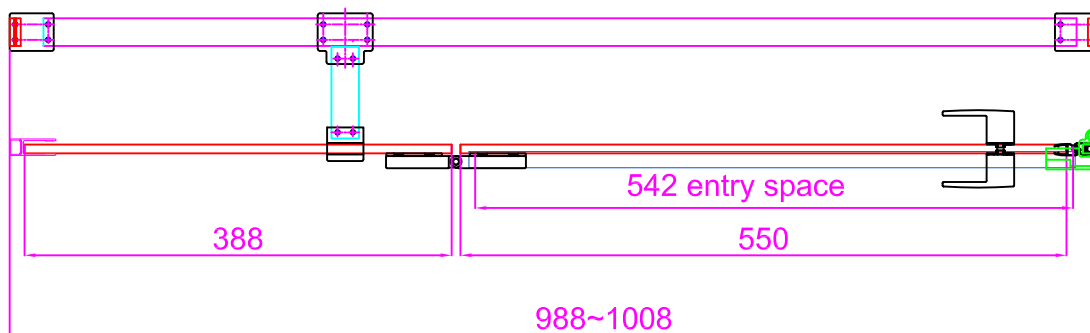

此图仅为参考；不作为技术依据

Zhejiang Cobo Technology Development Co.,Ltd.

22019+22022+Extension profile
22028+22031+Extension profile
900x700

22019/22028 Niche+Extension profile
900

The drawing picture is for reference only;not for technical basis

此图仅为参考；不作为技术依据

Zhejiang Cobo Technology Development Co.,Ltd.

22020+22023+Extension profile
22029+22032+Extension profile
1000x800

22020/22029 Niche+Extension profile
1000

The drawing picture is for reference only;not for technical basis

此图仅为参考；不作为技术依据

Zhejiang Cobo Technology Development Co.,Ltd.

22021+22024+Extension profile
22030+22033+Extension profile
1200x900

22021/22030 Niche+Extension profile
1200

The drawing picture is for reference only;not for technical basis