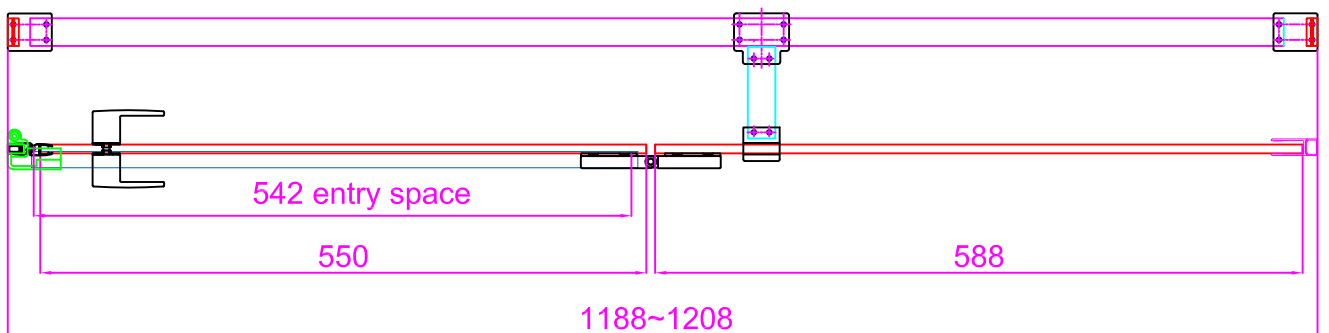

22016/22025 Niche+Extension profile
900

The drawing picture is for reference only;not for technical basis
此图仅为参考；不作为技术依据
Zhejiang Cobo Technology Development Co.,Ltd.

22017/22026 Niche+Extension profile
1000

The drawing picture is for reference only;not for technical basis

此图仅为参考；不作为技术依据

Zhejiang Cobo Technology Development Co.,Ltd.

22018/22027 Niche+Extension profile
1200

The drawing picture is for reference only;not for technical basis

此图仅为参考；不作为技术依据

Zhejiang Cobo Technology Development Co.,Ltd.

22019+22022+Extension profile
22028+22031+Extension profile
900x700

22019/22028 Niche+Extension profile
900

The drawing picture is for reference only;not for technical basis