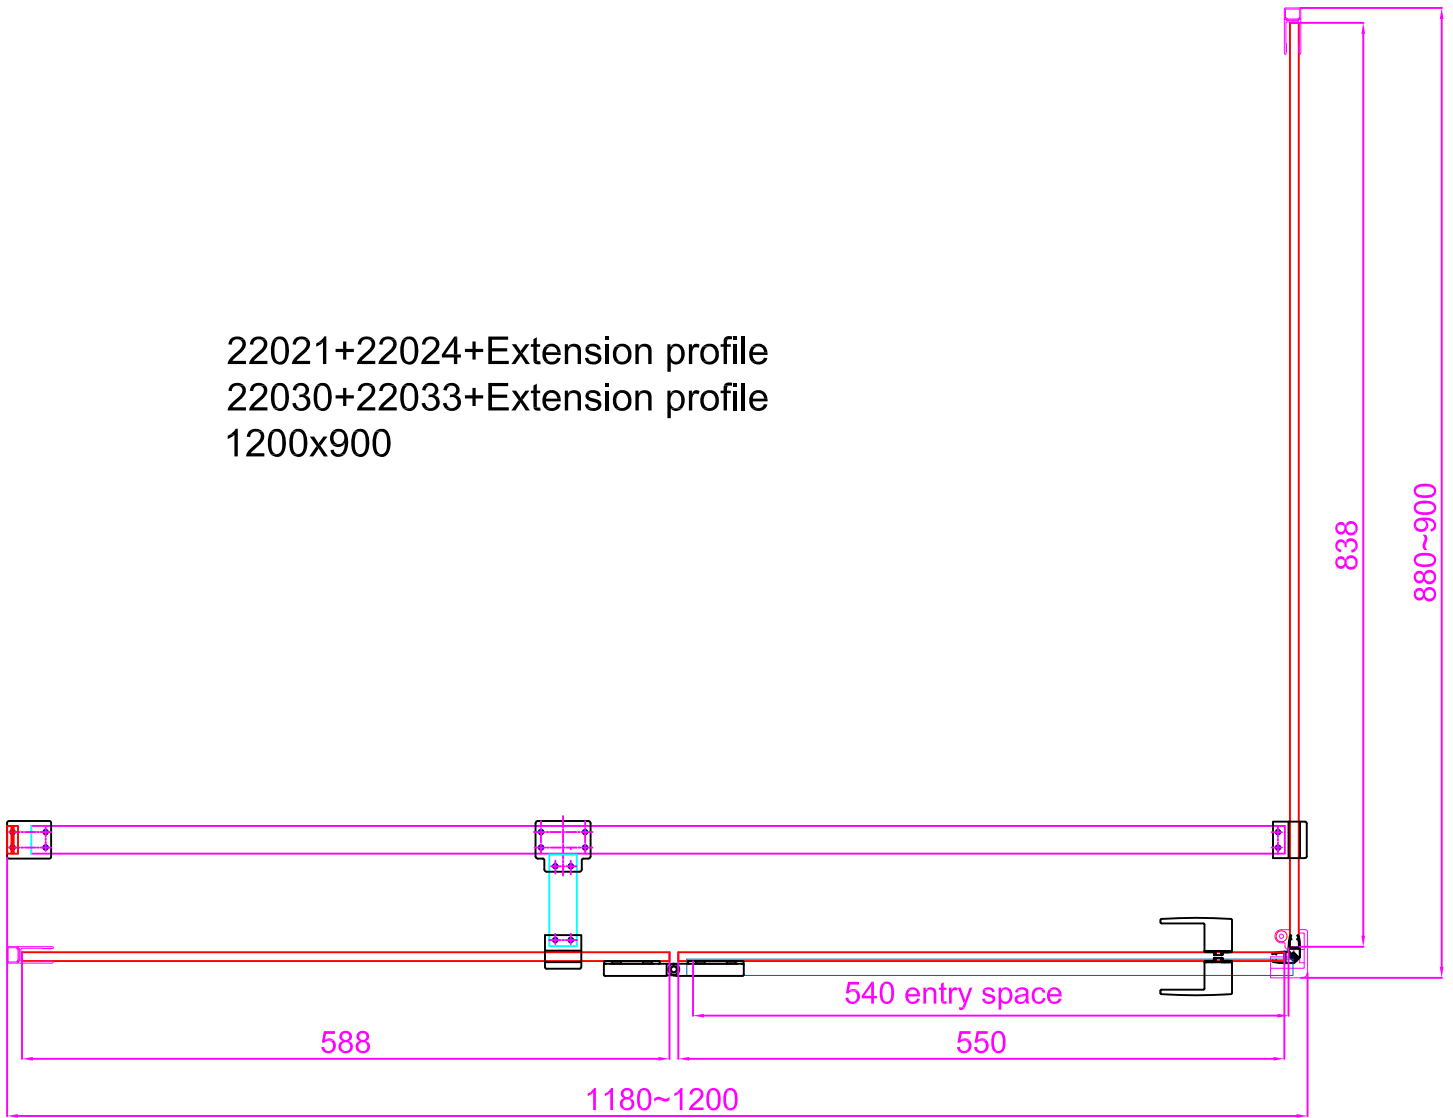

此图仅为参考；不作为技术依据

Zhejiang Cobo Technology Development Co.,Ltd.

22020+22023+Extension profile
22029+22032+Extension profile
1000x800

22020/22029 Niche+Extension profile
1000

The drawing picture is for reference only;not for technical basis

此图仅为参考；不作为技术依据

Zhejiang Cobo Technology Development Co.,Ltd.

22021+22024+Extension profile
22030+22033+Extension profile
1200x900

22021/22030 Niche+Extension profile
1200

The drawing picture is for reference only;not for technical basis