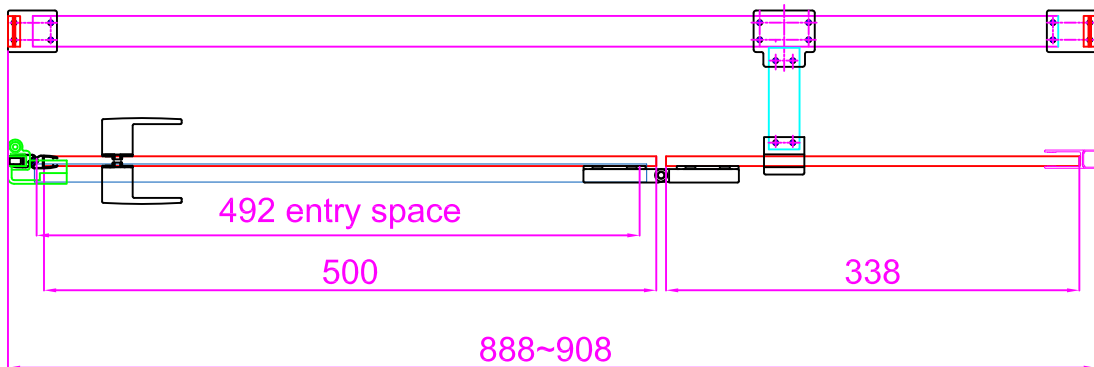

22016/22025 Niche+Extension profile
900

The drawing picture is for reference only;not for technical basis
此图仅为参考；不作为技术依据
Zhejiang Cobo Technology Development Co.,Ltd.

22017/22026 Niche+Extension profile
1000

The drawing picture is for reference only;not for technical basis

此图仅为参考；不作为技术依据

Zhejiang Cobo Technology Development Co.,Ltd.

22018/22027 Niche+Extension profile
1200

The drawing picture is for reference only;not for technical basis

此图仅为参考；不作为技术依据

Zhejiang Cobo Technology Development Co.,Ltd.

22019+22022+Extension profile
22028+22031+Extension profile
900x700

22019/22028 Niche+Extension profile
900

The drawing picture is for reference only;not for technical basis

此图仅为参考；不作为技术依据

Zhejiang Cobo Technology Development Co.,Ltd.

22020+22023+Extension profile
22029+22032+Extension profile
1000x800

22020/22029 Niche+Extension profile
1000

The drawing picture is for reference only;not for technical basis