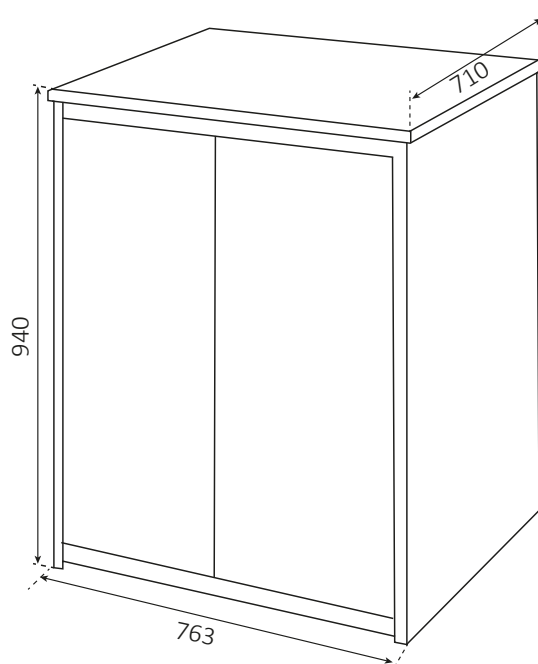

XXL

ART. 5010P – 5010PM

Articoli / Articles

5010P – Coprilavatrice in KIT
Washing machine shelter in mounting kit

5010PM – Coprilavatrice montato
Washing machine shelter – mounted

Mobile in materiale plastico resistente all'acqua,
con chiusura a serrandina
Adatto a lavatrici di ogni dimensione
Antine con chiusura magnetica
Piedini regolabili in altezza 15 mm
Completo di kit fissaggio a muro
Comodo accesso al filtro della lavatrice

Washing machine shelter suitable for outdoor use
Made of water-proof PVC
Two sliding shutters, to save space
Height of the feet: adjustable 15 mm
Easy access to the filter of the washing-machine
Complete with wall fixing kit
Suitable to every dimension of washing machine

Dimensioni / Dimensions (mm)

Misure esterne del mobile
External dimensions

Misure interne del mobile
Internal dimensions