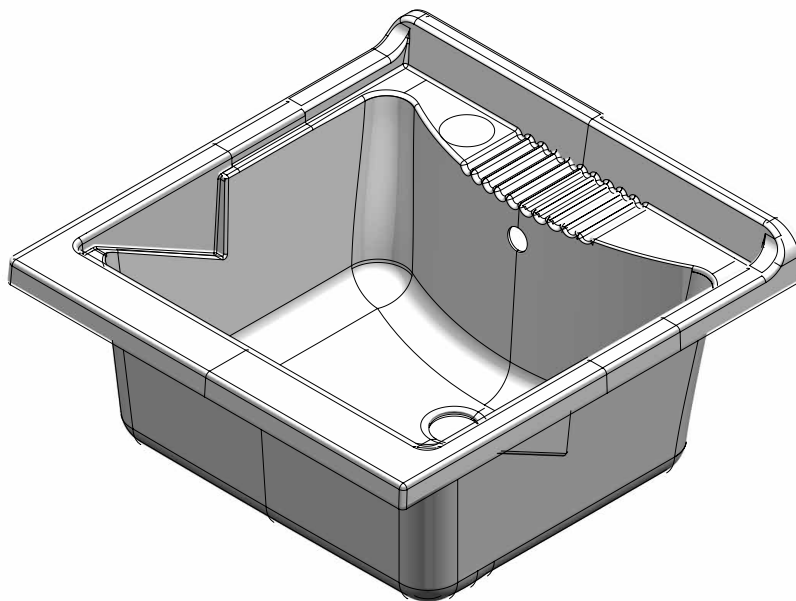

Vasca in resina speciale 60x60 cm
Plastic basin 60x60 cm