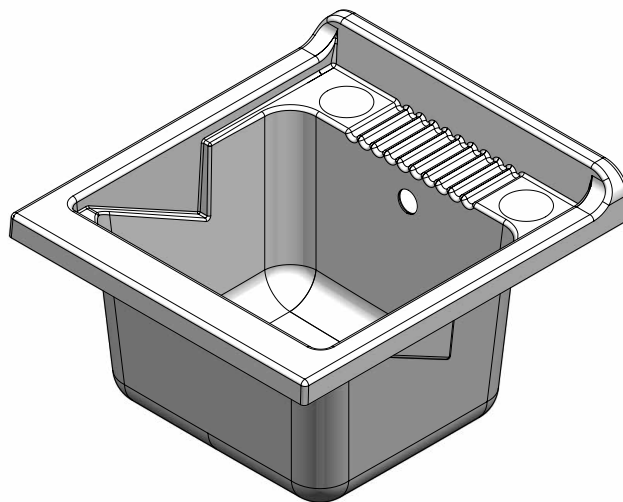

### Caratteristiche

**Mobile:** Bilaminato

**Maniglia:** Finitura satinata

**Vasca:** Materiale plastico, forabile per installazione rubinetto

**Sportello:** Con angoli stondati e apertura a ribalta

**Asse:** Pino verniciato

**Piedini:** Regolabili 1,5 cm

**Scarico:** Sifone autopulente con attacco lavatrice, piletta, tappo, troppopieno e particolari inox

### Features

**Furniture:** Bilaminated wood

**Handle:** Satin finish

**Basin:** Plastic material, it can be punched to install the faucet

**Door:** With rounded angles and flap opening

**Washing board:** Varnished pine wood

**Foot:** Adjustment 1,5 cm

**Drain:** Self-cleaning siphon with washing-machine coupling, drain, plug and overflow with stainless steel details  
Including **supports for fixing to the wall**

Vasca in resina speciale 45x50 cm  
 Plastic basin 45x50 cm