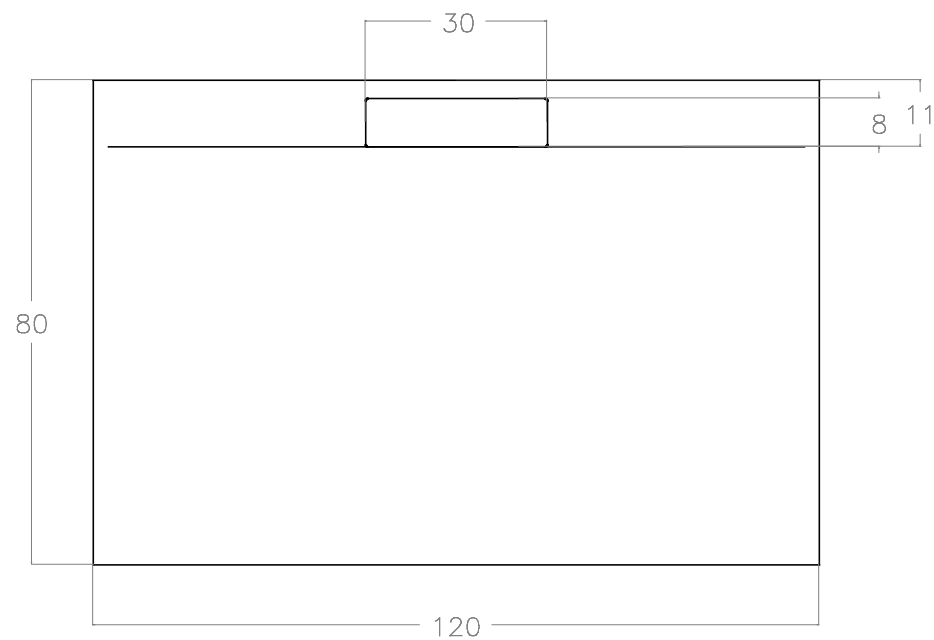

DOT

Piatto doccia in Marmoresina

Misura 120x80 cm - Spess. 2,8 cm - Colore Antracite

Rif. 74714

Misure in cm

Made in Italy