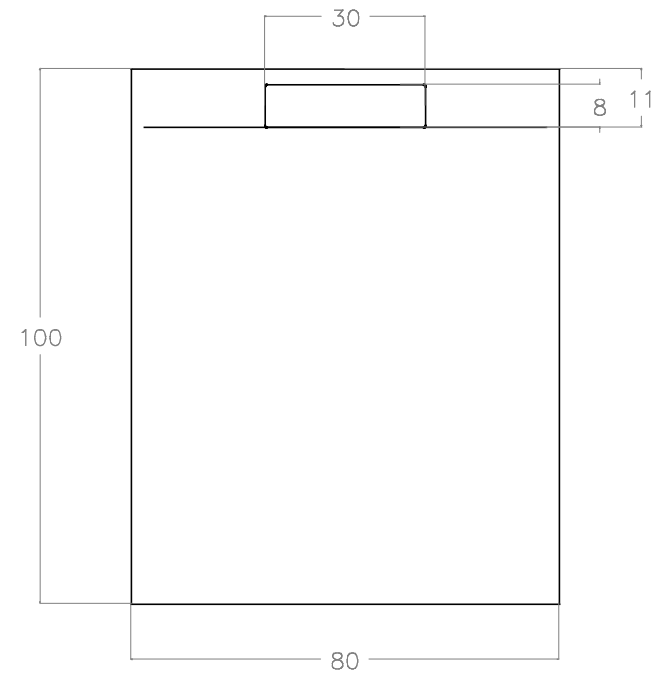

MATIC

Piatto doccia in Marmoresina

Misura 100x80 cm - Spess. 2,8 cm - Colore Antracite

Rif. 74611

Misure in cm

Made in Italy