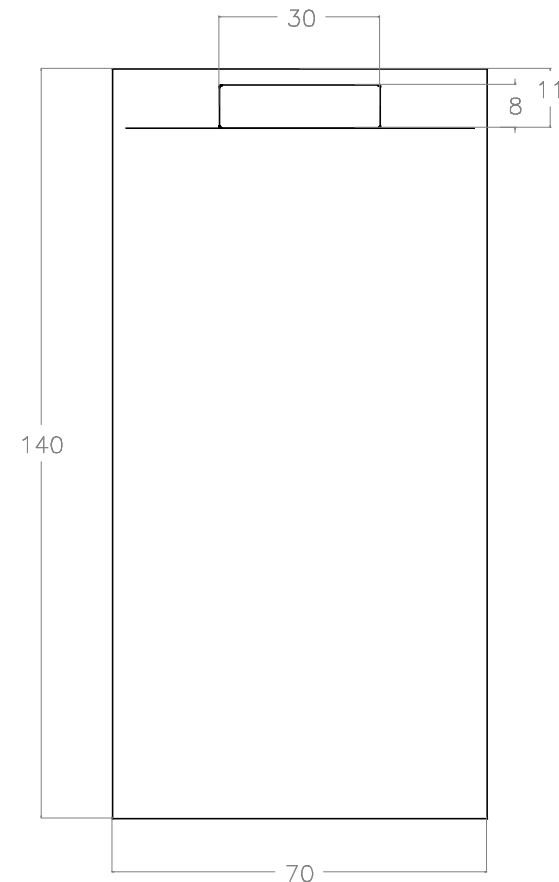

MATIC

Piatto doccia in Marmoresina

Misura 140x70 cm - Spess. 2,8 cm - Colore Antracite

Rif. 74606

Misure in cm

Made in Italy