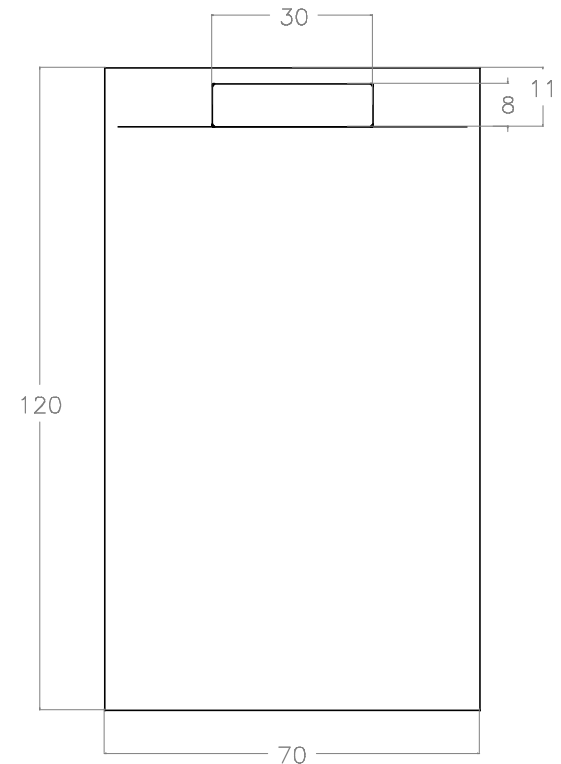

MATIC

Piatto doccia in Marmoresina

Misura 120x70 cm - Spess. 2,8 cm - Colore Antracite

Rif. 74605

Misure in cm

Made in Italy