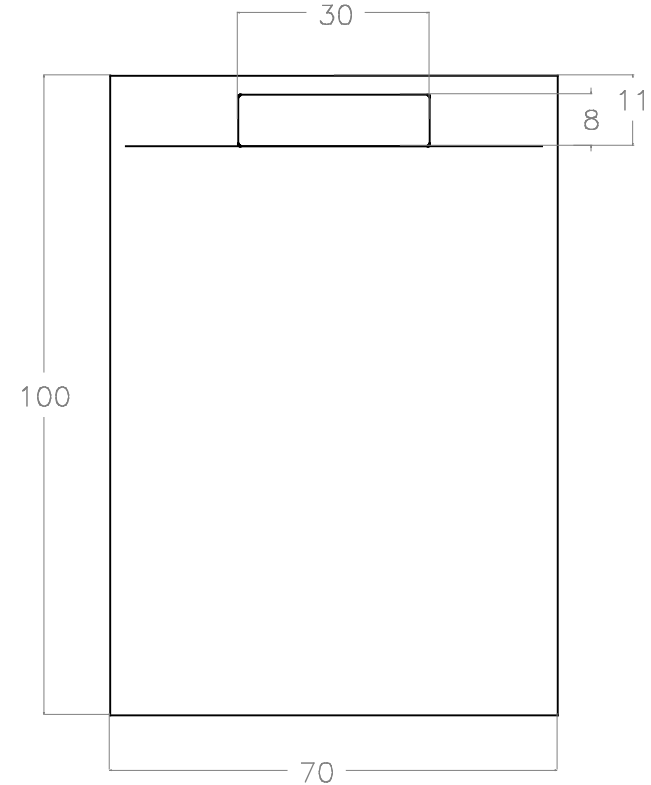

MATIC

Piatto doccia in Marmoresina

Misura 100x70 cm - Spess. 2,8 cm - Colore Antracite

Rif. 74604

Misure in cm

Made in Italy