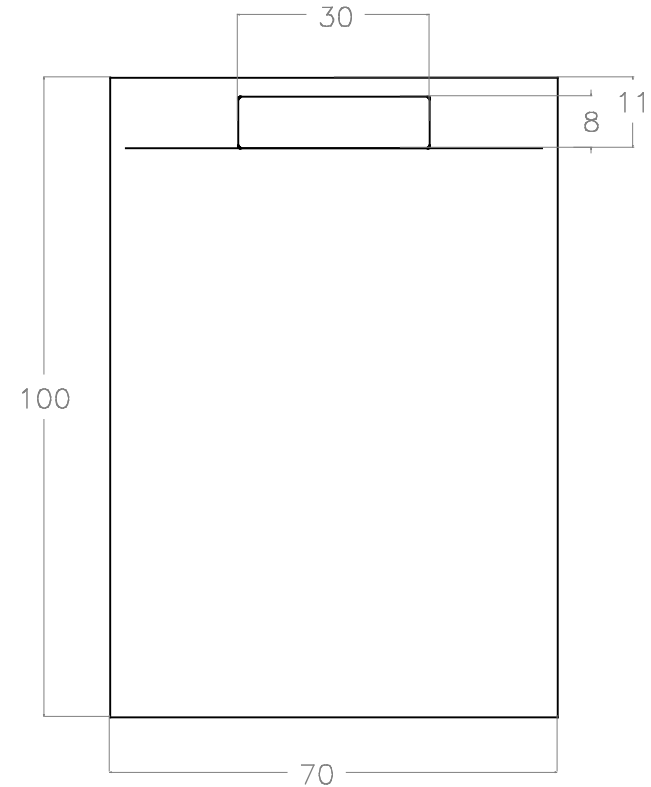

# MATIC

Piatto doccia in Marmoresina

Misura 100x70 cm - Spess. 2,8 cm - Colore Grigio

Rif. 74583

Misure in cm

Made in Italy