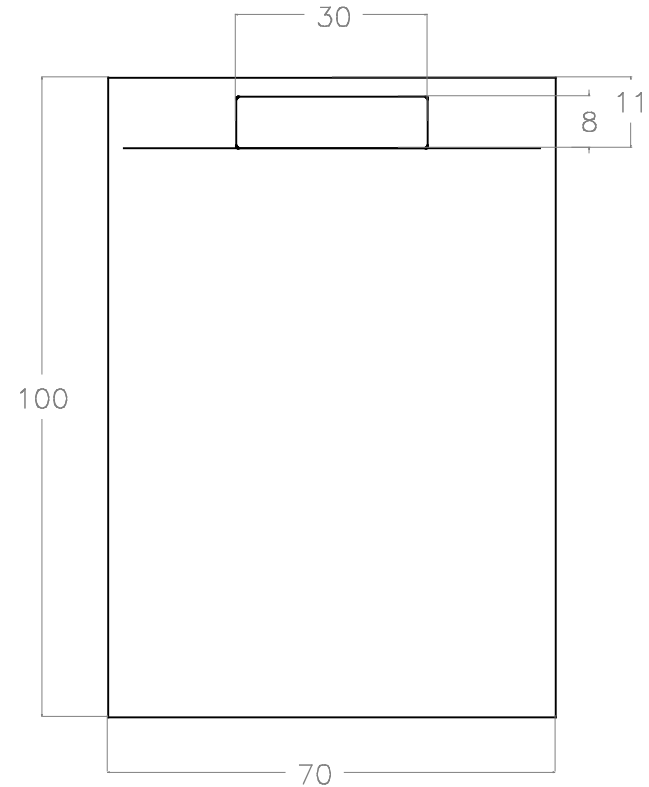

# MATIC

Piatto doccia in Marmoresina

Misura 100x70 cm - Spess. 2,8 cm - Colore Tortora

Rif. 74562

Misure in cm

Made in Italy