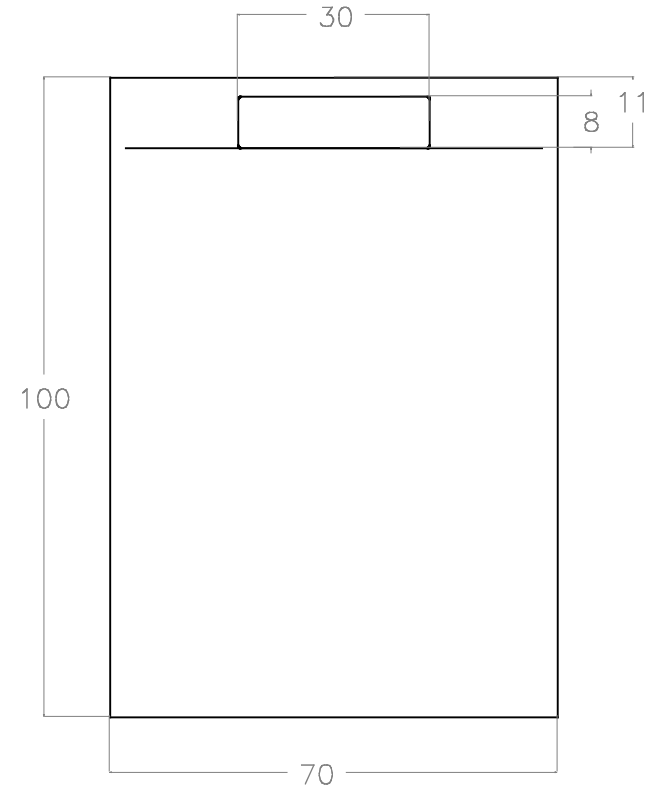

MATIC

Piatto doccia in Marmoresina

Misura 100x70 cm - Spess. 2,8 cm - Colore Avorio

Rif. 74541

Misure in cm

Made in Italy