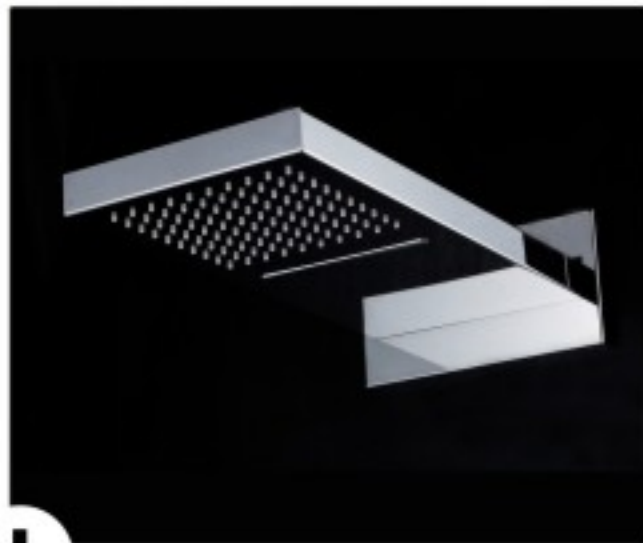

Multi-shower collection

With attractive and innovative style, the shower panels are an ideal solution for bathroom. The rain effect of the overhead sprinkler and the side spray allow you to enjoy the fullest sensation of your shower.

The shower panels are made of stainless steel. And it brings you bathing experience of powerful spray and natural waterfall. No matter what you want, you will find countless possibilities for your showering oasis with IPERCERAMICA shower panel.

Design by

The design of the shower panels are come from the sculpture and palace of the classic European countries. Our designer combines the element of pure & bright into the modern bathroom design, and creates our new shower panel.

Shower panel are fashion style stainless steel collection for smaller bathrooms. The shower panel has overhead sprinkler, side sprinkler and a delicate hand shower. The overhead shower brings you a maximum spray pleasure.