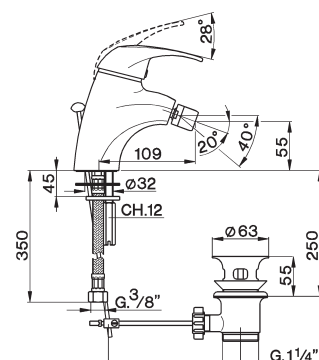

## BIDET

Miscelatore monocomando bidet monoforo  
 bocca 132 mm  
 scarico automatico 1"1/4

Single lever bidet mixer with 1" 1/4 pop up waste

**Cod. Aquamat  
 MA30055021**

**Cod. Iperceramica  
 15175**

## DOCCIA

Miscelatore monocomando doccia incasso 1/2" piastra tonda

Exposed part for single lever shower mixer with concealed part

**Cod. Aquamat  
 MA30030021**

**Cod. Iperceramica  
 15177**

## DOCCIA

Miscelatore monocomando doccia/vasca incasso 1/2" deviatore 2 uscite 1/2" e 3/4" piastra tonda

Exposed part for single lever shower mixer  
 2 outlet diverter with concealed part

**Cod. Aquamat  
 MA30021021**