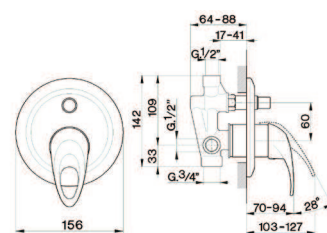

**Cod. Aquamat
MA30021021**

**Cod. Iperceramica
15178**