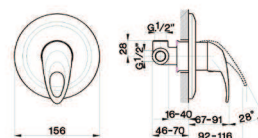

## DOCCIA

Miscelatore monocomando doccia incasso 1/2" piastra tonda

Exposed part for single lever shower mixer with concealed part

**Cod. Aquamat  
 MA30030021**

**Cod. Iperceramica  
 15177**

## DOCCIA

Miscelatore monocomando doccia/vasca incasso 1/2" deviatore 2 uscite 1/2" e 3/4" piastra tonda

Exposed part for single lever shower mixer  
 2 outlet diverter with concealed part

**Cod. Aquamat  
 MA30021021**