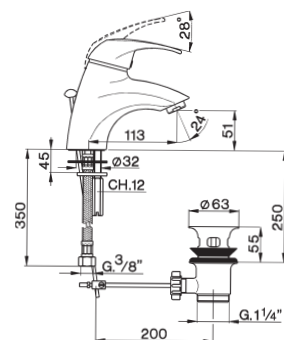

## LAVABO

Miscelatore monocomando lavabo monoforo  
 bocca 120 mm  
 scarico automatico 1"1/4

Single lever wash basin mixer with 1" 1/4 pop up waste

**Cod. Aquamat  
 MA30051021**

**Cod. Iperceramica  
 15174**

## BIDET

Miscelatore monocomando bidet monoforo  
 bocca 132 mm  
 scarico automatico 1"1/4

Single lever bidet mixer with 1" 1/4 pop up waste

**Cod. Aquamat  
 MA30055021**

**Cod. Iperceramica  
 15175**

## DOCCIA

Miscelatore monocomando doccia incasso 1/2" piastra tonda

Exposed part for single lever shower mixer with concealed part

**Cod. Aquamat  
 MA30030021**

**Cod. Iperceramica  
 15177**

## DOCCIA

Miscelatore monocomando doccia/vasca incasso 1/2" deviatore 2 uscite 1/2" e 3/4" piastra tonda

Exposed part for single lever shower mixer  
 2 outlet diverter with concealed part

**Cod. Aquamat  
 MA30021021**