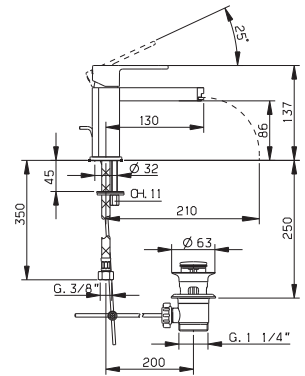

INFINITY CASCADE

LAVABO

Miscelatore monocomando
lavabo monoforo
bocca cascata 130 mm
scarico automatico 1"1/4
Single lever washbasin mixer
with 1"1/4 automatic pop-up waste
G.3/8" stainless steel flexible hoses

**Cod. Aquamat
DC9005106U**

**Cod. Iperceramica
10723**

LAVABO

Miscelatore monocomando
lavabo monoforo - modello alto 317 mm
bocca cascata 170 mm
senza scarico
Single lever washbasin mixer
high - 317mm
with 1"1/4 automatic pop-up waste
G.3/8" stainless steel flexible hoses

**Cod. Aquamat
DC9035406U**

**Cod. Iperceramica
10725**

LAVABO

Miscelatore monocomando
lavabo incasso
bocca cascata 155 mm
piastra rettangolare
Exposed part for single lever washbasin valve
155mm spout
with concealed part

**Cod. Aquamat
DC9025106U**

**Cod. Iperceramica
10726**

LAVABO

Miscelatore monocomando
lavabo incasso
bocca cascata 180 mm
piastra rettangolare
Exposed part for single lever washbasin valve
180 mm spout
with concealed part