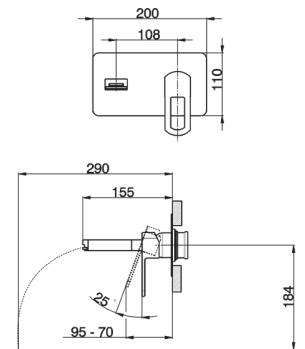

**Cod. Aquamat
DC9005106U**

**Cod. Iperceramica
10723**

LAVABO

Miscelatore monocomando
lavabo monoforo - modello alto 317 mm
bocca cascata 170 mm
senza scarico
Single lever washbasin mixer
high - 317mm
with 1"1/4 automatic pop-up waste
G.3/8" stainless steel flexible hoses

**Cod. Aquamat
DC9035406U**

**Cod. Iperceramica
10725**

LAVABO

Miscelatore monocomando
lavabo incasso
bocca cascata 155 mm
piastra rettangolare
Exposed part for single lever washbasin valve
155mm spout
with concealed part

**Cod. Aquamat
DC9025106U**

**Cod. Iperceramica
10726**

LAVABO

Miscelatore monocomando
lavabo incasso
bocca cascata 180 mm
piastra rettangolare
Exposed part for single lever washbasin valve
180 mm spout
with concealed part