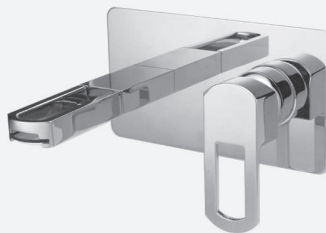

INFINITY CASCADE

LAVABO

Miscelatore monocomando
lavabo monoforo
bocca cascata 130 mm
scarico automatico 1"1/4
Single lever washbasin mixer
with 1"1/4 automatic pop-up waste
G.3/8" stainless steel flexible hoses

**Cod. Aquamat
DC9005106U**

**Cod. Iperceramica
10723**

LAVABO

Miscelatore monocomando
lavabo monoforo - modello alto 317 mm
bocca cascata 170 mm
senza scarico
Single lever washbasin mixer
high - 317mm
with 1"1/4 automatic pop-up waste
G.3/8" stainless steel flexible hoses

**Cod. Aquamat
DC9035406U**

**Cod. Iperceramica
10725**

LAVABO

Miscelatore monocomando
lavabo incasso
bocca cascata 155 mm
piastra rettangolare
Exposed part for single lever washbasin valve
155mm spout
with concealed part

**Cod. Aquamat
DC9025106U**

**Cod. Iperceramica
10726**

LAVABO

Miscelatore monocomando
lavabo incasso
bocca cascata 180 mm
piastra rettangolare
Exposed part for single lever washbasin valve
180 mm spout
with concealed part