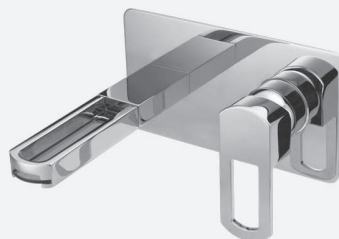

INFINITY CASCADE

LAVABO

Miscelatore monocomando
lavabo monoforo
bocca cascata 130 mm
scarico automatico 1"1/4
Single lever washbasin mixer
with 1"1/4 automatic pop-up waste
G.3/8" stainless steel flexible hoses

**Cod. Aquamat
DC9005106U**

**Cod. Iperceramica
10723**

LAVABO

Miscelatore monocomando
lavabo monoforo - modello alto 317 mm
bocca cascata 170 mm
senza scarico
Single lever washbasin mixer
high - 317mm
with 1"1/4 automatic pop-up waste
G.3/8" stainless steel flexible hoses

**Cod. Aquamat
DC9035406U**

**Cod. Iperceramica
10725**

LAVABO

Miscelatore monocomando
lavabo incasso
bocca cascata 155 mm
piastra rettangolare
Exposed part for single lever washbasin valve
155mm spout
with concealed part

**Cod. Aquamat
DC9025106U**

**Cod. Iperceramica
10726**

LAVABO

Miscelatore monocomando
lavabo incasso
bocca cascata 180 mm
piastra rettangolare
Exposed part for single lever washbasin valve
180 mm spout
with concealed part