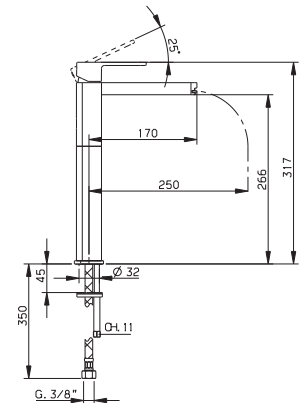

**Cod. Aquamat
DC9005106U**

**Cod. Iperceramica
10723**

LAVABO

Miscelatore monocomando
lavabo monoforo - modello alto 317 mm
bocca cascata 170 mm
senza scarico
Single lever washbasin mixer
high - 317mm
with 1"1/4 automatic pop-up waste
G.3/8" stainless steel flexible hoses

**Cod. Aquamat
DC9035406U**

**Cod. Iperceramica
10725**

LAVABO

Miscelatore monocomando
lavabo incasso
bocca cascata 155 mm
piastra rettangolare
Exposed part for single lever washbasin valve
155mm spout
with concealed part