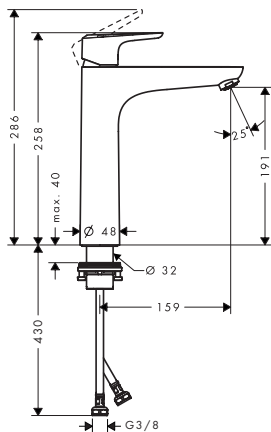

chrome

14821

14042000

Ecos L Single Lever Basin Mixer CoolStart

- ComfortZone 100
- cold water in middle position
- solid brass
- projection 119 mm
- normal spray
- flow rate: 5 l/min
- ceramic cartridge
- temperature limitation adjustable
- push-open waste set G 1¼
- suitable for continuous flow water heaters
- suitable for electronic continuous flow water heaters
- connection dimension: DN15

chrome

14822

14043000

Ecos XL Single Lever Basin Mixer CoolStart

- ComfortZone 190
- cold water in middle position
- solid brass
- projection 159 mm
- normal spray
- flow rate: 5 l/min
- ceramic cartridge
- temperature limitation adjustable
- without waste set
- suitable for continuous flow water heaters
- connection dimension: DN15

chrome

14823

14044000

Ecos Single Lever Bidet Mixer

- aerator with ball pivot
- normal spray
- flow rate: 7.2 l/min
- ceramic cartridge
- temperature limitation adjustable
- pop-up waste set G 1¼
- suitable for continuous flow water heaters
- connection dimension: DN15

Ecos Single Lever Bath Mixer

chrome

14828

14084000

- projection 172 - 180 mm
- connection type: s-shaped connections
- centre distance: 150 ± 12 mm
- flow rate: 19 l/min
- ceramic cartridge
- temperature limitation adjustable
- without smooth surfaces
- non-return valve
- with silencer
- no integrated shower support
- suitable for continuous flow water heaters