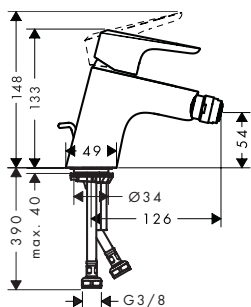

chrome

14822

14043000

Ecos XL Single Lever Basin Mixer CoolStart

- ComfortZone 190
- cold water in middle position
- solid brass
- projection 159 mm
- normal spray
- flow rate: 5 l/min
- ceramic cartridge
- temperature limitation adjustable
- without waste set
- suitable for continuous flow water heaters
- connection dimension: DN15

chrome

14823

14044000

Ecos Single Lever Bidet Mixer

- aerator with ball pivot
- normal spray
- flow rate: 7.2 l/min
- ceramic cartridge
- temperature limitation adjustable
- pop-up waste set G 1¼
- suitable for continuous flow water heaters
- connection dimension: DN15

chrome

14824

14082000

Ecos Single Lever Shower Mixer

chrome

14825

14086000

- 1 outlet
- connection type: s-shaped connections
- flow rate: 22 l/min
- ceramic cartridge
- temperature limitation adjustable
- material: brass
- suitable for continuous flow water heaters
- hose connection DN15
- spray type: normal spray

Ecos Single Lever Bath Mixer

chrome

14828

14084000

- projection 172 - 180 mm
- connection type: s-shaped connections
- centre distance: 150 ± 12 mm
- flow rate: 19 l/min
- ceramic cartridge
- temperature limitation adjustable
- without smooth surfaces
- non-return valve
- with silencer
- no integrated shower support
- suitable for continuous flow water heaters