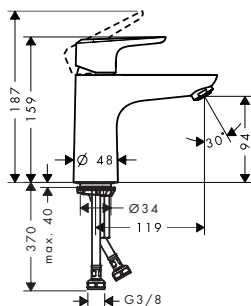

Ecos M Single Lever Basin Mixer CoolStart

- ComfortZone 70
- cold water in middle position
- solid brass
- projection 101 mm
- flow rate: 5 l/min
- ceramic cartridge
- temperature limitation adjustable
- push-open waste set G 1¼
- suitable for continuous flow water heaters
- connection dimension: DN15

chrome

14821

14042000

Ecos L Single Lever Basin Mixer CoolStart

- ComfortZone 100
- cold water in middle position
- solid brass
- projection 119 mm
- normal spray
- flow rate: 5 l/min
- ceramic cartridge
- temperature limitation adjustable
- push-open waste set G 1¼
- suitable for continuous flow water heaters
- suitable for electronic continuous flow water heaters
- connection dimension: DN15

chrome

14822

14043000

Ecos XL Single Lever Basin Mixer CoolStart

- ComfortZone 190
- cold water in middle position
- solid brass
- projection 159 mm
- normal spray
- flow rate: 5 l/min
- ceramic cartridge
- temperature limitation adjustable
- without waste set
- suitable for continuous flow water heaters
- connection dimension: DN15

Ecos Single Lever Bath Mixer

chrome

14828

14084000

- projection 172 - 180 mm
- connection type: s-shaped connections
- centre distance: 150 ± 12 mm
- flow rate: 19 l/min
- ceramic cartridge
- temperature limitation adjustable
- without smooth surfaces
- non-return valve
- with silencer
- no integrated shower support
- suitable for continuous flow water heaters