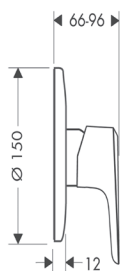

chrome

14824

14082000

Ecos Single Lever Shower Mixer

chrome

14825

14086000

- 1 outlet
- connection type: s-shaped connections
- flow rate: 22 l/min
- ceramic cartridge
- temperature limitation adjustable
- material: brass
- suitable for continuous flow water heaters
- hose connection DN15
- spray type: normal spray

Ecos Single Lever Bath Mixer

chrome

14828

14084000

- projection 172 - 180 mm
- connection type: s-shaped connections
- centre distance: 150 ± 12 mm
- flow rate: 19 l/min
- ceramic cartridge
- temperature limitation adjustable
- without smooth surfaces
- non-return valve
- with silencer
- no integrated shower support
- suitable for continuous flow water heaters

Ecos Single Lever Bath Mixer Set for concealed installation

chrome

14827

31799000

- projection 95 mm
- connection type: basic set
- normal spray
- flow rate: 30 l/min
- ceramic cartridge
- temperature limitation adjustable
- material: solid brass
- without smooth surfaces
- without easy gripping surface through handle design
- non-return valve
- suitable for continuous flow water heaters