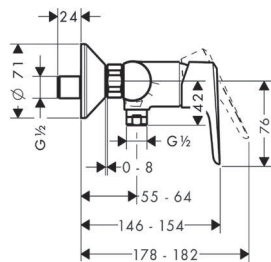

chrome

14822

14043000

Ecos XL Single Lever Basin Mixer CoolStart

- ComfortZone 190
- cold water in middle position
- solid brass
- projection 159 mm
- normal spray
- flow rate: 5 l/min
- ceramic cartridge
- temperature limitation adjustable
- without waste set
- suitable for continuous flow water heaters
- connection dimension: DN15

chrome

14823

14044000

Ecos Single Lever Bidet Mixer

- aerator with ball pivot
- normal spray
- flow rate: 7.2 l/min
- ceramic cartridge
- temperature limitation adjustable
- pop-up waste set G 1¼
- suitable for continuous flow water heaters
- connection dimension: DN15

chrome

14824

14082000

Ecos Single Lever Shower Mixer

chrome

14825

14086000

- 1 outlet
- connection type: s-shaped connections
- flow rate: 22 l/min
- ceramic cartridge
- temperature limitation adjustable
- material: brass
- suitable for continuous flow water heaters
- hose connection DN15
- spray type: normal spray

Ecos Single Lever Bath Mixer

chrome

14828

14084000

- projection 172 - 180 mm
- connection type: s-shaped connections
- centre distance: 150 ± 12 mm
- flow rate: 19 l/min
- ceramic cartridge
- temperature limitation adjustable
- without smooth surfaces
- non-return valve
- with silencer
- no integrated shower support
- suitable for continuous flow water heaters