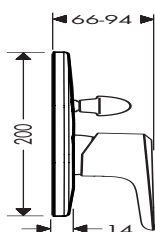

chrome

14823

14044000

Ecos Single Lever Bidet Mixer

- aerator with ball pivot
- normal spray
- flow rate: 7.2 l/min
- ceramic cartridge
- temperature limitation adjustable
- pop-up waste set G 1¼
- suitable for continuous flow water heaters
- connection dimension: DN15

chrome

14824

14082000

Ecos Single Lever Shower Mixer

chrome

14825

14086000

- 1 outlet
- connection type: s-shaped connections
- flow rate: 22 l/min
- ceramic cartridge
- temperature limitation adjustable
- material: brass
- suitable for continuous flow water heaters
- hose connection DN15
- spray type: normal spray

Ecos Single Lever Bath Mixer

chrome

14828

14084000

- projection 172 - 180 mm
- connection type: s-shaped connections
- centre distance: 150 ± 12 mm
- flow rate: 19 l/min
- ceramic cartridge
- temperature limitation adjustable
- without smooth surfaces
- non-return valve
- with silencer
- no integrated shower support
- suitable for continuous flow water heaters

Ecos Single Lever Bath Mixer Set for concealed installation

chrome

14827

31799000

- projection 95 mm
- connection type: basic set
- normal spray
- flow rate: 30 l/min
- ceramic cartridge
- temperature limitation adjustable
- material: solid brass
- without smooth surfaces
- without easy gripping surface through handle design
- non-return valve
- suitable for continuous flow water heaters