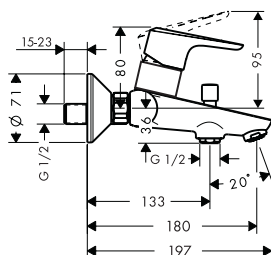

chrome

14823

14044000

Ecos Single Lever Bidet Mixer

- aerator with ball pivot
- normal spray
- flow rate: 7.2 l/min
- ceramic cartridge
- temperature limitation adjustable
- pop-up waste set G 1¼
- suitable for continuous flow water heaters
- connection dimension: DN15

chrome

14824

14082000

Ecos Single Lever Shower Mixer

chrome

14825

14086000

- 1 outlet
- connection type: s-shaped connections
- flow rate: 22 l/min
- ceramic cartridge
- temperature limitation adjustable
- material: brass
- suitable for continuous flow water heaters
- hose connection DN15
- spray type: normal spray

Ecos Single Lever Bath Mixer

chrome

14828

14084000

- projection 172 - 180 mm
- connection type: s-shaped connections
- centre distance: 150 ± 12 mm
- flow rate: 19 l/min
- ceramic cartridge
- temperature limitation adjustable
- without smooth surfaces
- non-return valve
- with silencer
- no integrated shower support
- suitable for continuous flow water heaters

Ecos Single Lever Bath Mixer Set for concealed installation

chrome

14827

31799000

- projection 95 mm
- connection type: basic set
- normal spray
- flow rate: 30 l/min
- ceramic cartridge
- temperature limitation adjustable
- material: solid brass
- without smooth surfaces
- without easy gripping surface through handle design
- non-return valve
- suitable for continuous flow water heaters