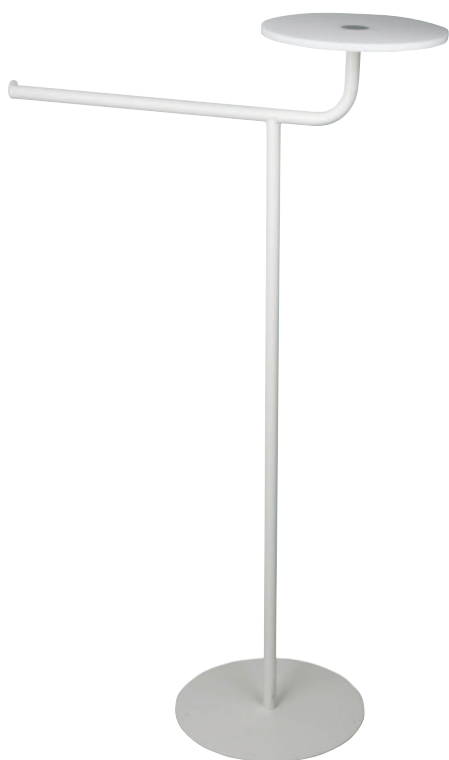

TABLE/45

ALKIMIA
by ETRUSCA ITALIA

Matt white painted towel holder standing without sit

Height: cm 84
Width: cm 24
Depth: cm 42

Packaging dimentions
Height cm 85
Width: cm 37
Depth: cm 5

Code ean:8050148941347
Code art. Bayker: 16024