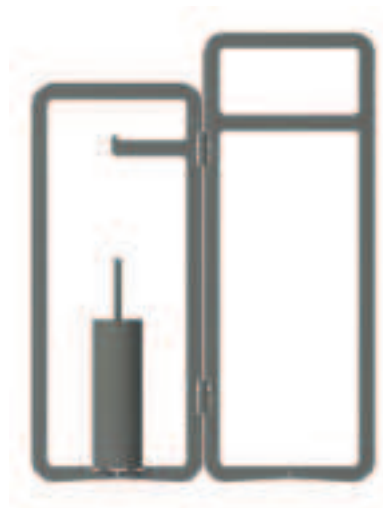

# CORNER/45

Matt white openable towel holder standing

ALKIMIA  
by ETRUSCA ITALIA

Height: cm 86  
Width: cm 80  
Depth: cm 2

Packaging dimensions  
Height: cm 87  
Width: cm 42  
Depth: cm 5

Code ean:8050148941422  
Code art. Bayker: 16012

# CORNER/30

Matt black openable towel holder standing

Height: cm 86  
Width: cm 80  
Depth: cm 2

Packaging dimensions  
Height: cm 87  
Width: cm 42  
Depth: cm 5

Code ean:8050148941439  
Code art. Bayker: 16013

# CORNER/3/45

Matt white toilet paper/brush holder standing

ALKIMIA  
by ETRUSCA ITALIA

Height: cm 74  
Width: cm 56  
Depth: cm 10

Packaging dimitions  
Height: cm 74  
Width: cm 28  
Depth: cm 9

Code ean:8050148941446  
Code art. Bayker: 16014