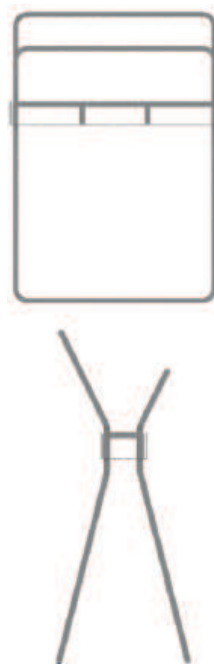

TRENDY/45

Matt white multifunctional holder

Height: cm 88
Width: cm 40
Depth: cm 47

Packaging dimensions
Height: cm 49
Width: cm 50
Depth: cm 12

Code ean:8050148941323
Code art. Bayker: 16022