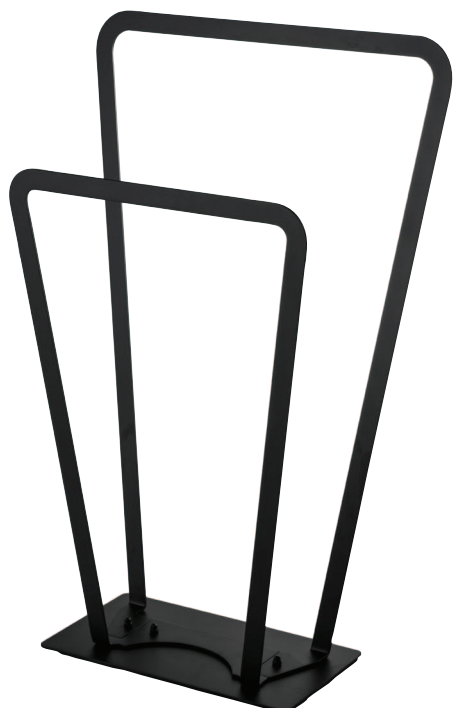

# ATLANTA/30

Matt black painted towel holder standing

Height: cm 86  
Width: cm 40  
Depth: cm 20

Packaging dimensions  
Height: cm 87  
Width: cm 42  
Depth: cm 5

Code ean:8050148941392  
Code art. Bayker: 16017

# FLY/45

Matt white painted towel holder standing

ALKIMIA  
by ETRUSCA ITALIA

Height: cm 79  
Width: cm 48  
Depth: cm 26

Packaging dimensions  
Altezza: cm 50  
Width: cm 80  
Depth: cm 12

Code ean:8050148941408  
Code art. Bayker: 16018

# FLY/30

Matt black painted towel holder standing

Height: cm 79  
Width: cm 48  
Depth: cm 26

Packaging dimensions  
Altezza: cm 50  
Width: cm 80  
Depth: cm 12

Code ean:8050148941415  
Code art. Bayker: 16019