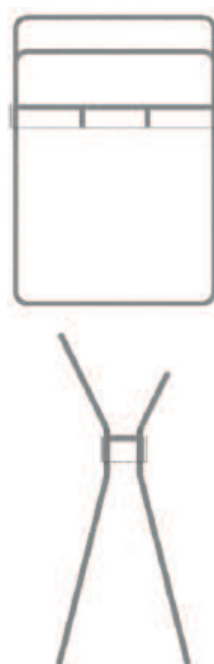

# CORNER/3/30

Matt black toilet paper/brush holder standing

Height: cm 74  
Width: cm 56  
Depth: cm 10

Packaging dimitions  
Height: cm 74  
Width: cm 28  
Depth: cm 9

Code ean:8050148941453  
Code art. Bayker: 16015

# FLY/3/30

Matt black painted toilet paper/brush/towel holder standing

Altezza: cm 70  
Width: cm 35  
Depth: cm 20

Packaging dimensions  
Height: cm 73  
Width: cm 35  
Depth: cm 18

Code ean:8050148941316  
Code art. Bayker: 16021

# TRENDY/45

Matt white multifunctional holder

Height: cm 88  
Width: cm 40  
Depth: cm 47

Packaging dimensions  
Height: cm 49  
Width: cm 50  
Depth: cm 12

Code ean:8050148941323  
Code art. Bayker: 16022

# TRENDY/30

Matt black multifunctional holder

Height: cm 88  
Width: cm 40  
Depth: cm 47

Packaging dimensions  
Height: cm 49  
Width: cm 50  
Depth: cm 12

Code ean:8050148941330  
Code art. Bayker: 16023