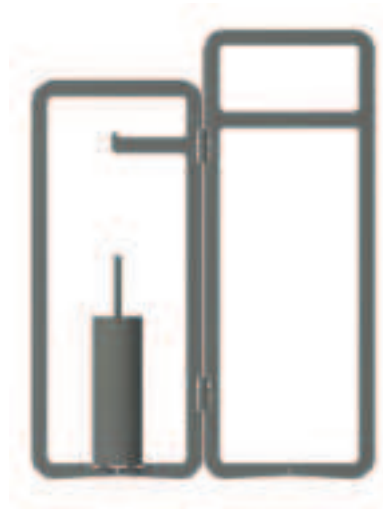

# CORNER/30

Matt black openable towel holder standing

Height: cm 86  
Width: cm 80  
Depth: cm 2

Packaging dimensions  
Height: cm 87  
Width: cm 42  
Depth: cm 5

Code ean:8050148941439  
Code art. Bayker: 16013

# CORNER/3/45

Matt white toilet paper/brush holder standing

ALKIMIA  
by ETRUSCA ITALIA

Height: cm 74  
Width: cm 56  
Depth: cm 10

Packaging dimitions  
Height: cm 74  
Width: cm 28  
Depth: cm 9

Code ean:8050148941446  
Code art. Bayker: 16014

# CORNER/3/30

Matt black toilet paper/brush holder standing

Height: cm 74  
Width: cm 56  
Depth: cm 10

Packaging dimitions  
Height: cm 74  
Width: cm 28  
Depth: cm 9

Code ean:8050148941453  
Code art. Bayker: 16015