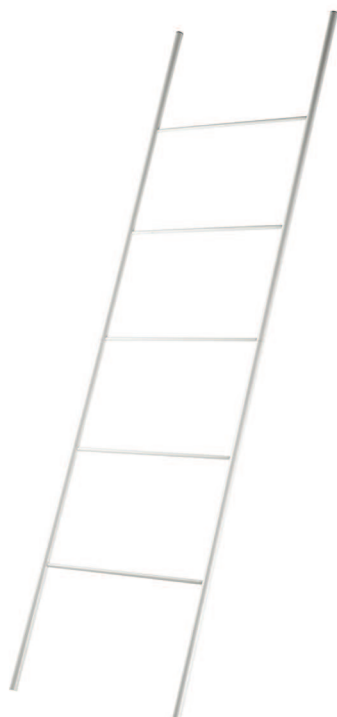

MISTIK/45

ALKIMIA
by ETRUSCA ITALIA

Towel holder ladder with rounded section and painted in matt white

Height: cm 180
Width: cm 48
Depth: cm 2

Packaging dimensions
Height: cm 182
Width: cm 51
Depth: cm 6

Code ean:8050148941248
Code art. Bayker: 16032