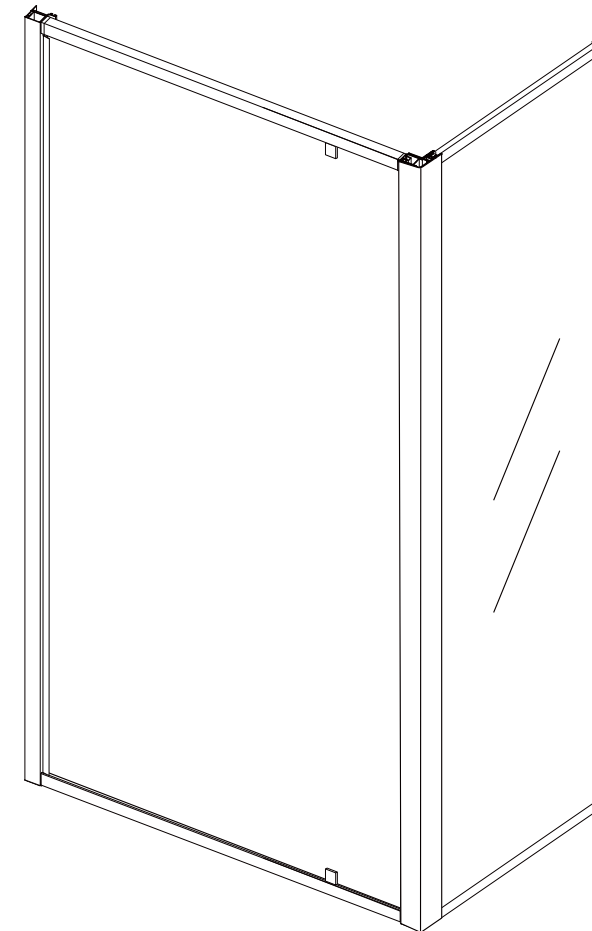

NEPTUM PIVOT DOOR
Installation with one side panel
REVERSIBLE

IPERCERAMICA
wellness

This product has been imported by:
BayKer Italia S.p.A. - via Ghiarola Nuova, 85/87-41042 Fiorano Modenese (Modena)-ITALY