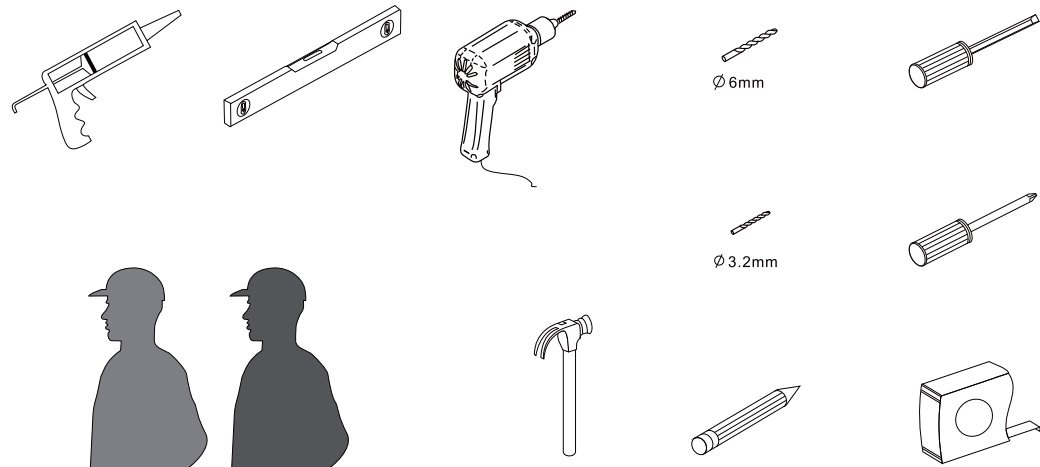

◆ General Information

Please inspect the product immediately upon receipt for transit damage, missing packs/parts or manufacturing fault. Damage reported later cannot be accepted. Please handle the product with care avoiding knocks and shock loading to all sides and edges of the glass.

Notes: Safety glass can not be re-worked.

Please read these instructions carefully before start of installation.

Special care should be taken when drilling walls to avoid hidden pipes or electrical cables.

Note: This product is heavy and may require two people to install.

Aftercare instructions

After use, your shower should be cleaned with soap and water. This is particularly important in hard water districts where insoluble lime salts may be deposited and allowed to build up.

Cleaners of a gritty or abrasive nature should not be used. Care should be taken to avoid contact with strong chemicals such as organic solvents and strippers.

Glass cleaners can be used but with caution, if in doubt contact the manufacturer of the cleaner in question.

Please keep these instructions for aftercare and customer service details.

Tools Required

This product is heavy and may require two people to install.