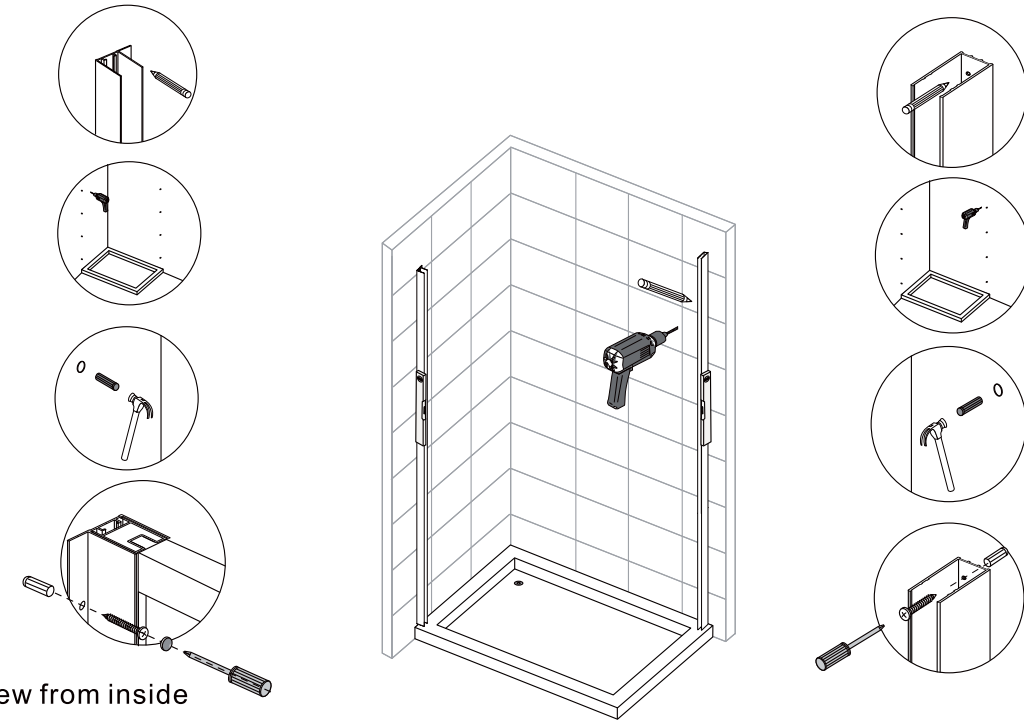

Step 3

Step 4

◆ Box Contents:

[1] 1xInstallation Instruction.	➔	
[2] 1xWall profile A. 1xWall profile B.	➔	
[3] 1xCorner post.	➔	
[4] 2xDeflectors.	➔	
[5] 8xWall Plugs. 8xScrews M4x35. 4xScrew Cover Caps.	➔	
[6] 16xScrews M4x8. 16xScrew Cover Caps.	➔	
[7] 1xSide panel (Pre-assembled).	➔	
[8] 1xDoor Panel.	➔	

◆ Assembly Drawing

- [1] 8xWall Plugs
- [2] 8xScrews M4x35
- [3] 1xWall Post A
- [4] 16xScrews M4x8
- [5] 20xScrew Cover Caps

- [6] 2xWater Deflectors
- [7] 1xDoor Panel
- [8] 1xCorner Post
- [9] 1xSide Panel
- [10] 1xWall profile B

◆ Installation Steps

Step 1

View from inside

Step 2