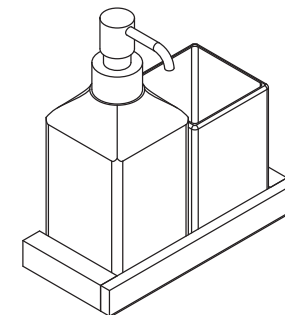

ZERO
 993011
 Porta scopino a pavimento / *Free-standing toilet brush*

ZERO
993012
Porta teli / Rack

ZERO
 993014
 Appendiabito / *Robe hook*

ZERO
993015
Dispenser sospeso / *Wall-mounting soap dispenser*

ZERO
 993016
 Porta bicchiere e dispenser / *Tumbler and soap dispenser holder*

ZERO
 993017
 Bicchiere sospeso / *Wall-mounting tooth brush holder*

ZERO
993018
Dispenser da appoggio / *Free-standing soap dispenser*