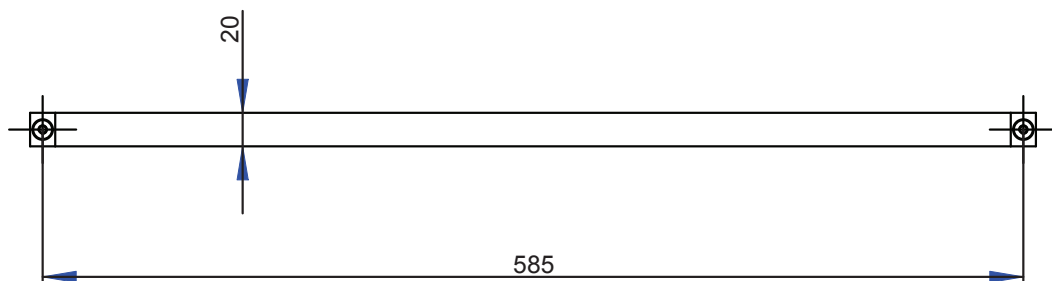

ZERO
993010
Porta salviette cm 60 / Towel rail cm 60

Metalbagno srl
Strada Provinciale Colligiana, 38 - 53035 Monteriggioni (Siena) Italy
tel. 0039 0577 306105 - fax 0039 0577 306190
www.house-design.it - info@house-design.it