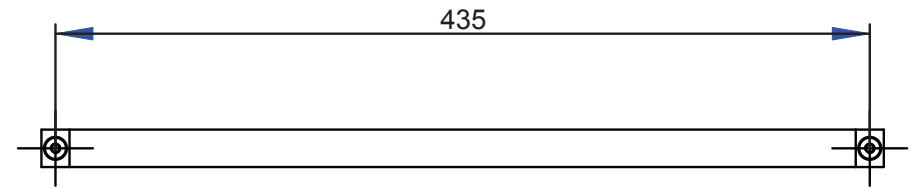

ZERO
993003
Porta dispenser / Soap dispenser holder

ZERO
 993004
 Porta rotolo / Toilet roll holder

ZERO
 993006
 Porta salviette doppio bidet c/dispenser
Double towel rail with soap dispenser

ZERO
 993007
 Porta salviette doppio / *Double towel rail*

ZERO
 993008
 Porta salviette cm 30 / Towel rail cm 30

ZERO
993009
Porta salviette cm 45 / *Towel rail cm 45*

ZERO
 993010
 Porta salviette cm 60 / Towel rail cm 60

Metalbagno srl
 Strada Provinciale Colligiana, 38 - 53035 Monteriggioni (Siena) Italy
 tel. 0039 0577 306105 - fax 0039 0577 306190
 www.house-design.it - info@house-design.it