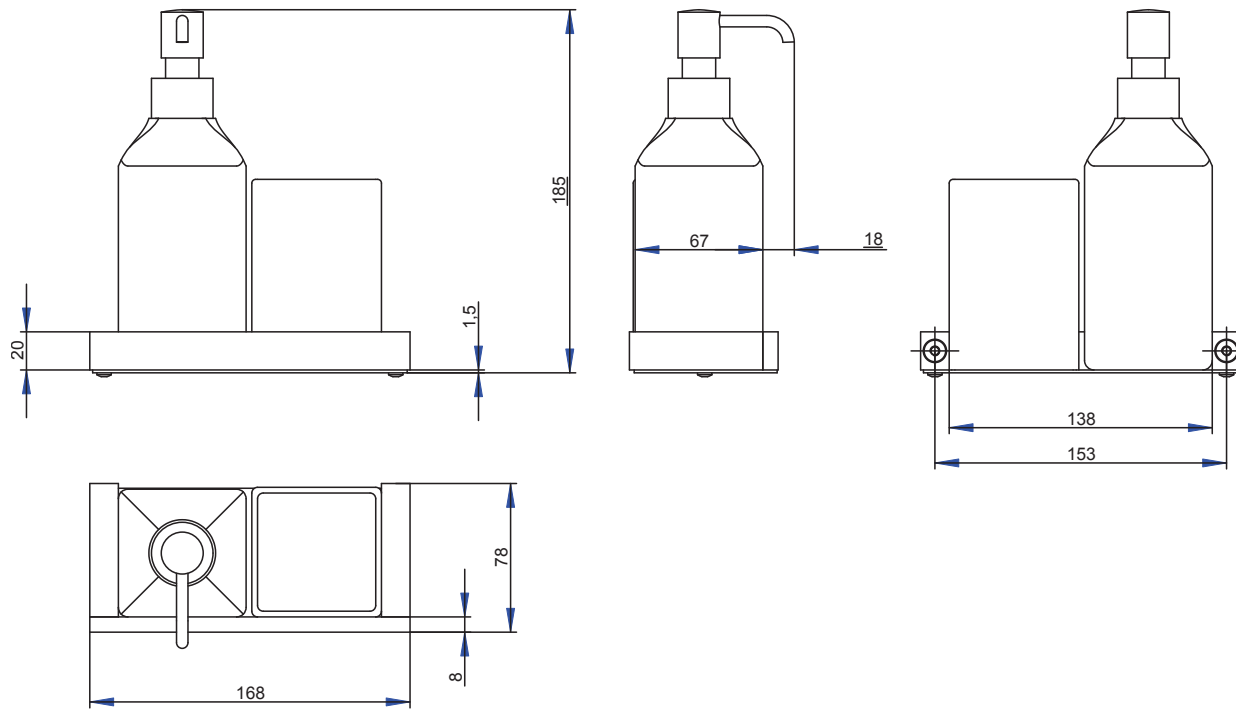

ZERO
 993011
 Porta scopino a pavimento / *Free-standing toilet brush*

ZERO
993012
Porta teli / Rack

ZERO
 993014
 Appendiabito / *Robe hook*

ZERO
993015
Dispenser sospeso / *Wall-mounting soap dispenser*