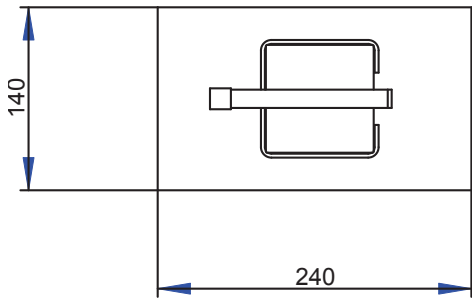

ZERO
993022
Piantana carta scopino / Toilet roll holder and toilet brush stand

Metalbagno srl
Strada Provinciale Colligiana, 38 - 53035 Monteriggioni (Siena) Italy
tel. 0039 0577 306105 - fax 0039 0577 306190
www.house-design.it - info@house-design.it