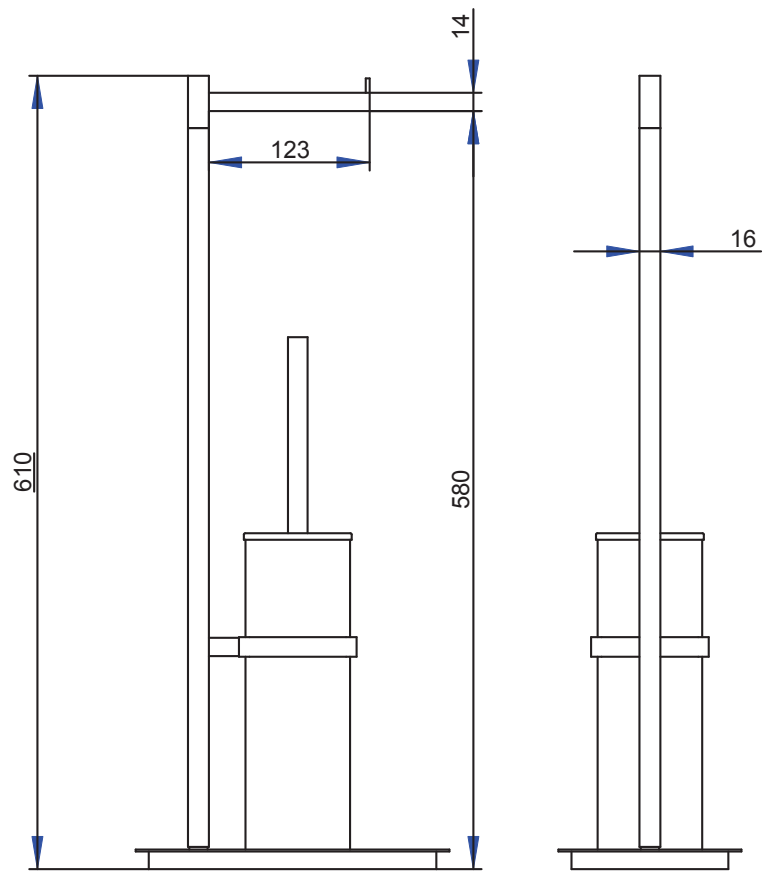

ZERO
993022
Piantana carta scopino / Toilet roll holder and toilet brush stand

Metalbagno srl
Strada Provinciale Colligiana, 38 - 53035 Monteriggioni (Siena) Italy
tel. 0039 0577 306105 - fax 0039 0577 306190
www.house-design.it - info@house-design.it