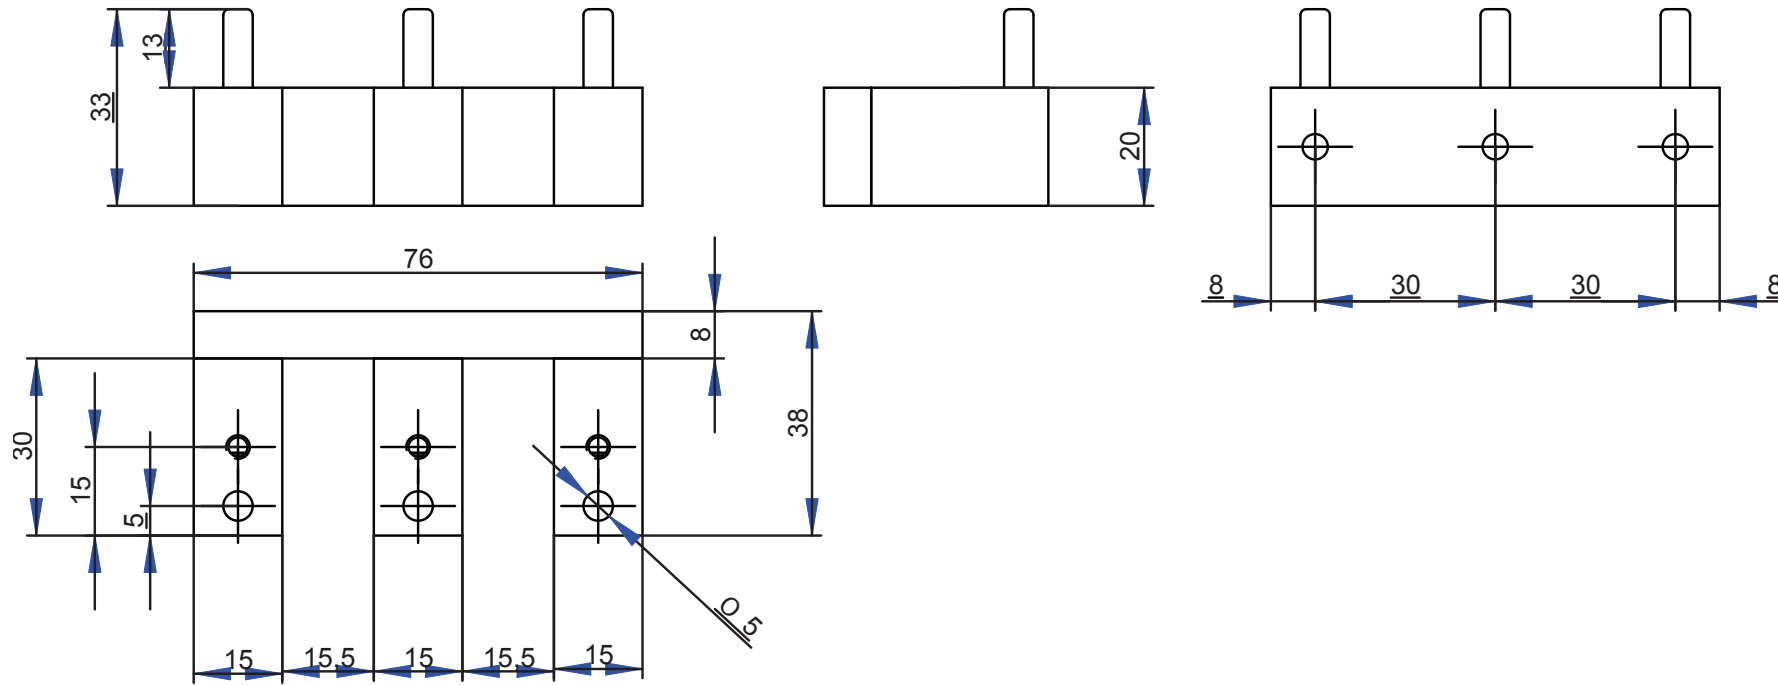

ZERO
993012
Porta teli / Rack