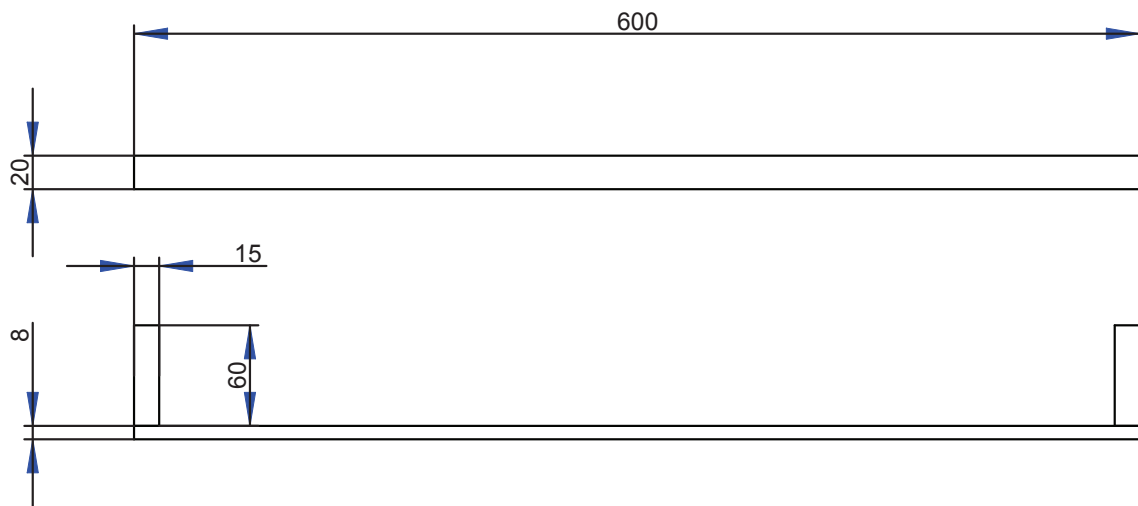

ZERO
993009
Porta salviette cm 45 / *Towel rail cm 45*

ZERO
993010
Porta salviette cm 60 / Towel rail cm 60

Metalbagno srl
Strada Provinciale Colligiana, 38 - 53035 Monteriggioni (Siena) Italy
tel. 0039 0577 306105 - fax 0039 0577 306190
www.house-design.it - info@house-design.it