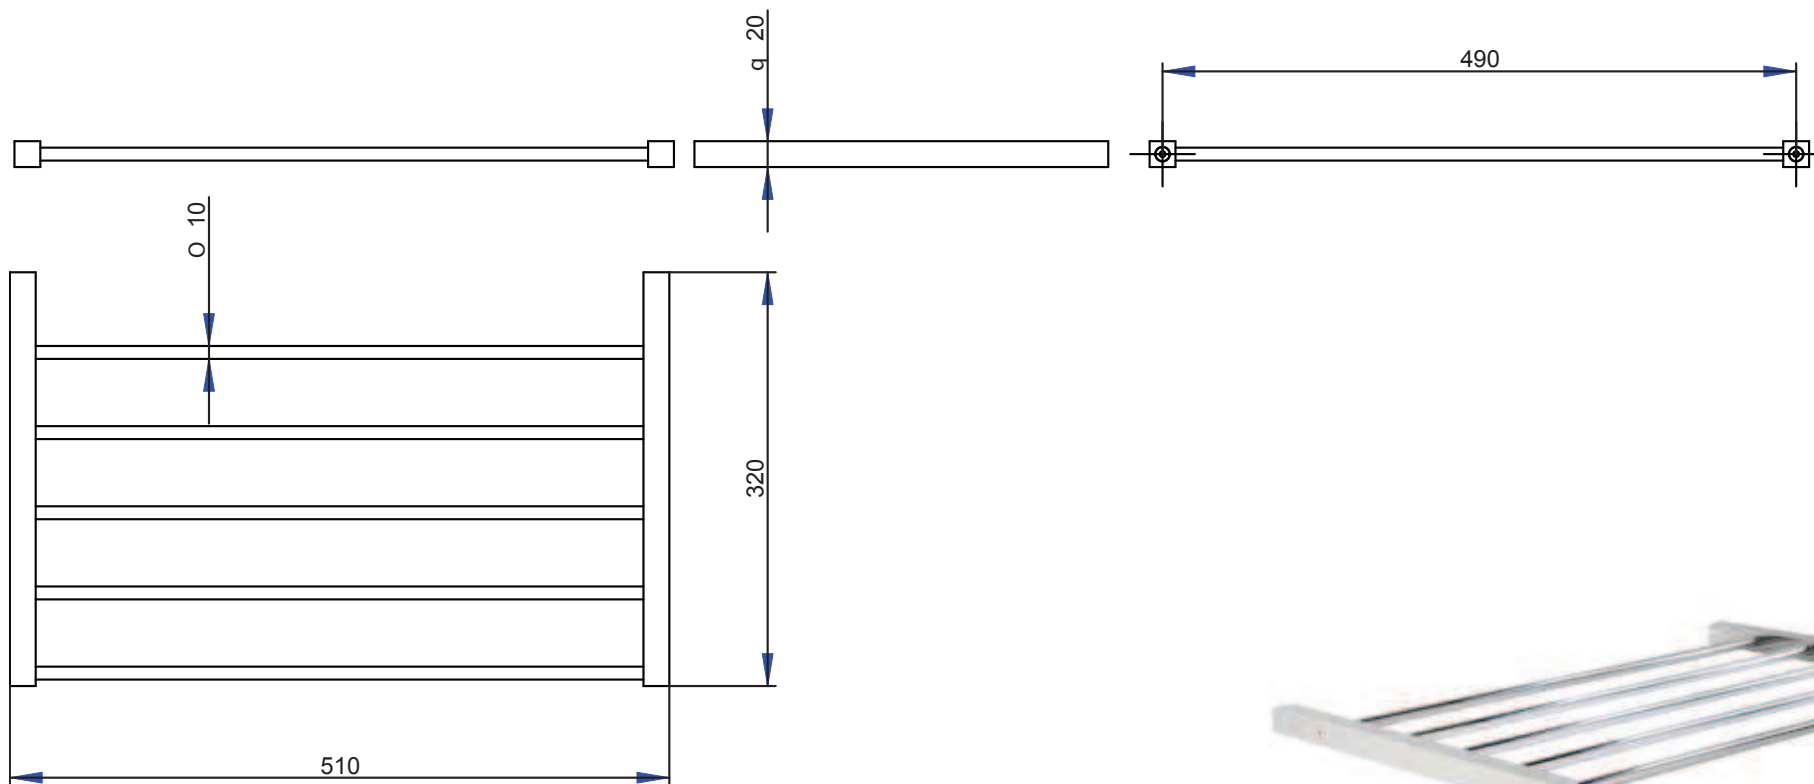

ZERO
993011
Porta scopino a pavimento / *Free-standing toilet brush*