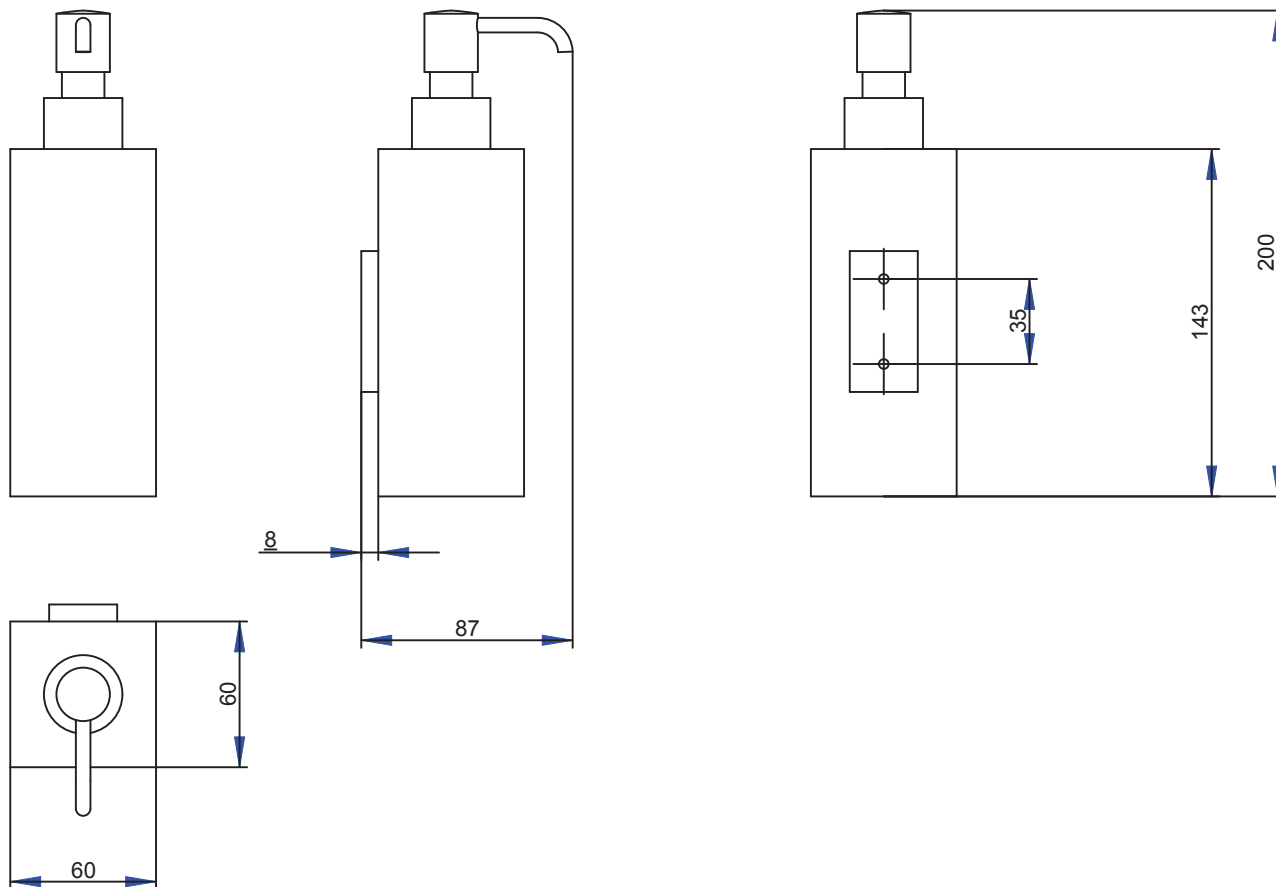

ZERO
993003
Porta dispenser / Soap dispenser holder

ZERO
 993004
 Porta rotolo / Toilet roll holder

ZERO
 993006
 Porta salviette doppio bidet c/dispenser
Double towel rail with soap dispenser

ZERO
 993007
 Porta salviette doppio / *Double towel rail*

ZERO
 993008
 Porta salviette cm 30 / Towel rail cm 30

ZERO
993009
Porta salviette cm 45 / *Towel rail cm 45*

ZERO
 993010
 Porta salviette cm 60 / Towel rail cm 60

Metalbagno srl
 Strada Provinciale Colligiana, 38 - 53035 Monteriggioni (Siena) Italy
 tel. 0039 0577 306105 - fax 0039 0577 306190
 www.house-design.it - info@house-design.it

ZERO
 993011
 Porta scopino a pavimento / *Free-standing toilet brush*

ZERO
993012
Porta teli / Rack

ZERO
 993014
 Appendiabito / *Robe hook*

ZERO
993015
Dispenser sospeso / *Wall-mounting soap dispenser*