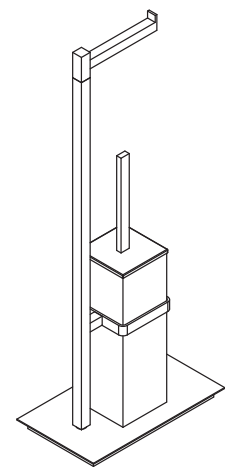

ZERO
 993016
 Porta bicchiere e dispenser / *Tumbler and soap dispenser holder*

ZERO
 993017
 Bicchiere sospeso / *Wall-mounting tooth brush holder*

ZERO
993018
Dispenser da appoggio / *Free-standing soap dispenser*

ZERO
993019
Bicchieri da appoggio / *Free-standing tooth brush holder*

ZERO
993020
Piantana porta salviette / *Towel stand*

ZERO
 993022
 Piantana carta scopino / Toilet roll holder and toilet brush stand