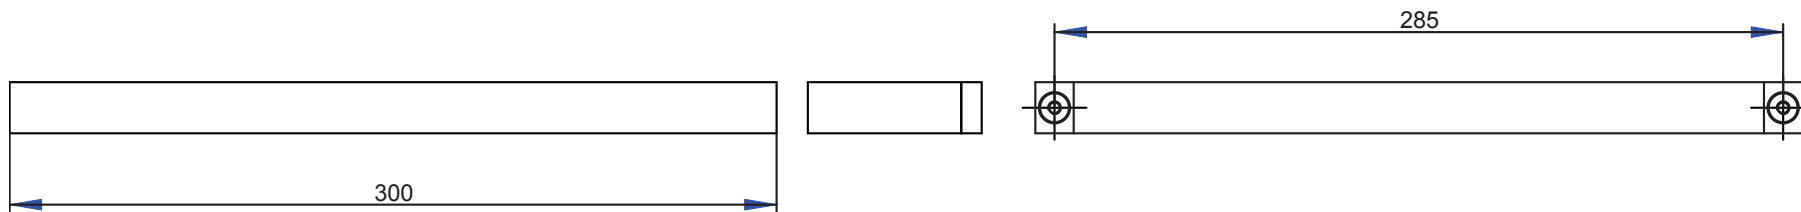

ZERO
993003
Porta dispenser / Soap dispenser holder

ZERO
 993004
 Porta rotolo / Toilet roll holder

ZERO
 993006
 Porta salviette doppio bidet c/dispenser
Double towel rail with soap dispenser

ZERO
 993007
 Porta salviette doppio / *Double towel rail*