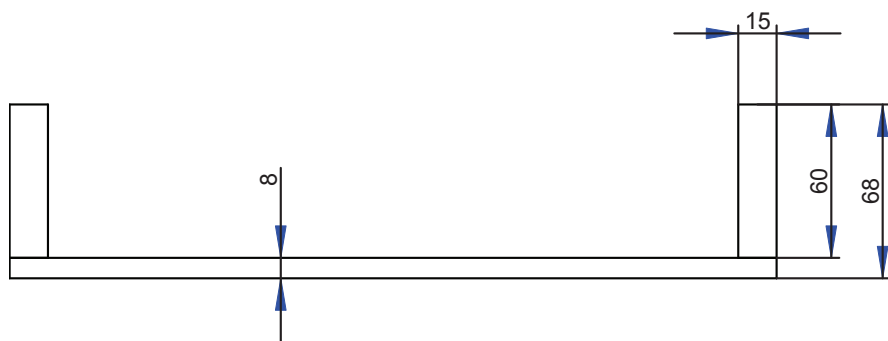

ZERO
993003
Porta dispenser / Soap dispenser holder

ZERO
 993004
 Porta rotolo / Toilet roll holder

ZERO
 993006
 Porta salviette doppio bidet c/dispenser
Double towel rail with soap dispenser

ZERO
 993007
 Porta salviette doppio / *Double towel rail*