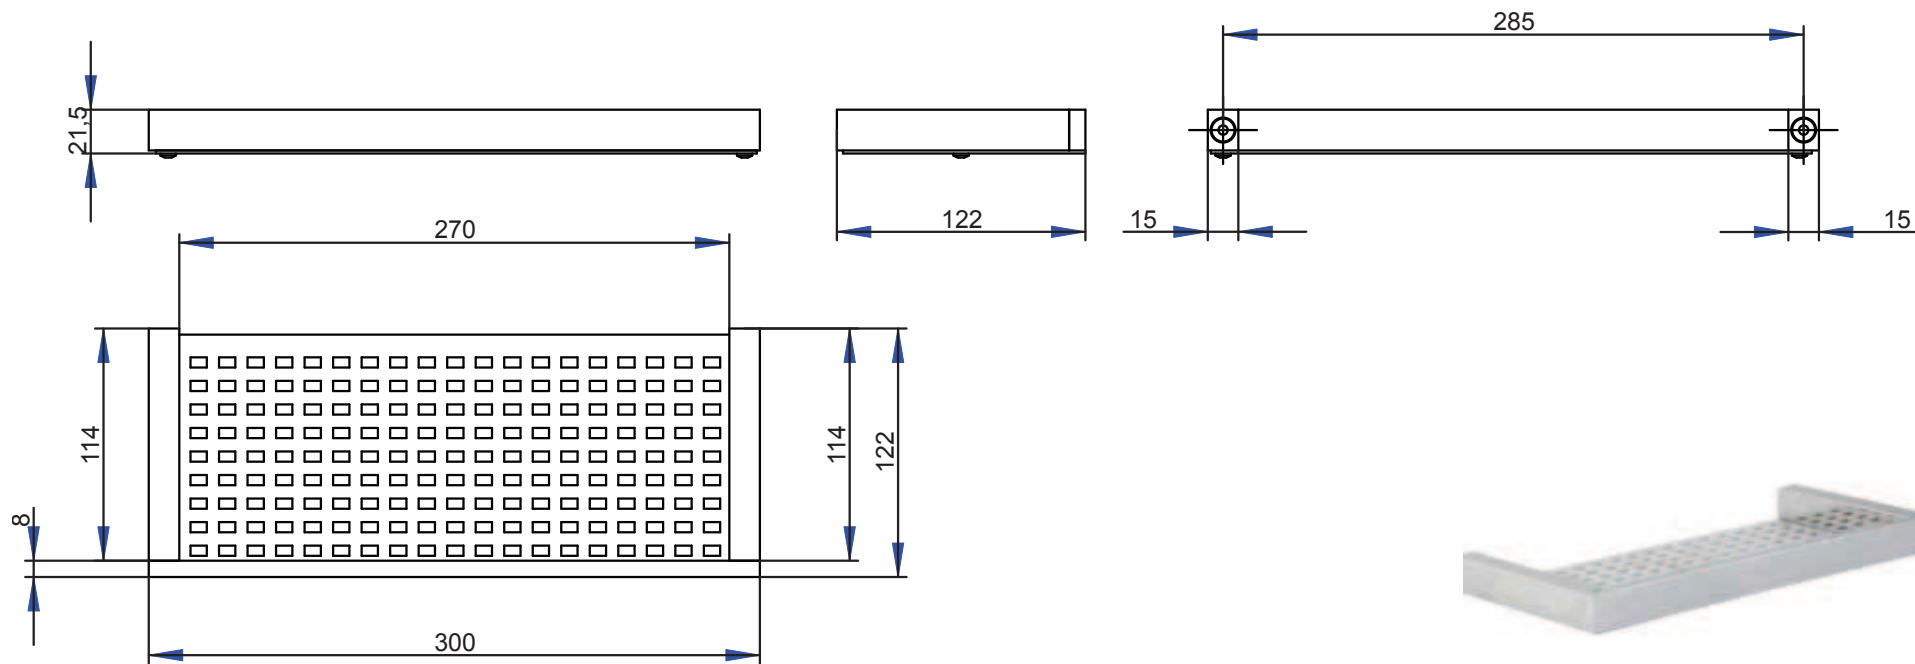

ZERO
993024
Porta sapone doccia singolo / *Shower soap holder*