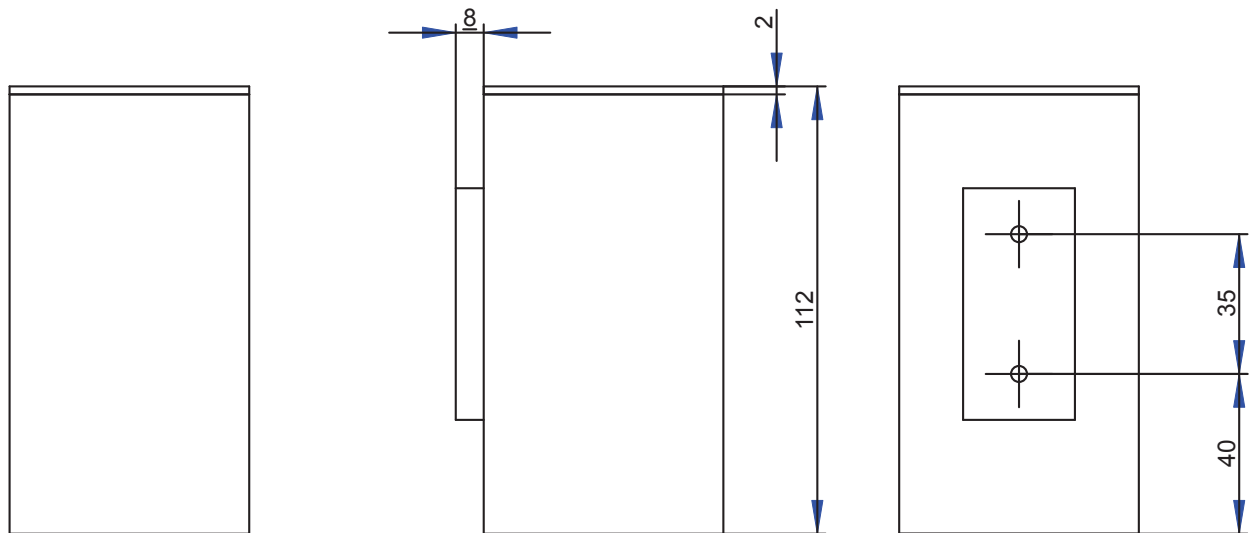

ZERO
993016
Porta bicchiere e dispenser / *Tumbler and soap dispenser holder*