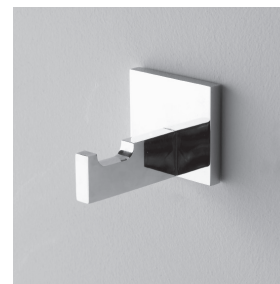

PLANET

Cod. 7800

Robe hook chrome plated

4,5 x 4 x 6 cm

Cod. 7796

Tumbler holder chrome plated
with glass complement

7,5 x 10 x 11 cm

Cod. 7797

Soap holder chrome plated
with glass complement

11 x 4,5 x 13 cm

Cod. 7798

Soap dispenser holder chrome plated
with glass complement

7 x 21 x 13 cm

Cod. 7799

Toilet paper holder chrome plated

15 x 4,5 x 8 cm

PLANET

Cod. 7802

Towel rail cm 30 chrome plated
29 x 4,5 x 6,5 cm

Cod. 7803

Towel rail cm 40 chrome plated
40 x 4,5 x 6,5 cm

Cod. 7804

Towel rail cm 60 chrome plated
54 x 4,5 x 6,5 cm

Cod. 7801

Double towel rail chrome plated
30 x 6,5 x 5 cm

Cod. 7805

Towel ring chrome plated
24 x 17 x 4 cm