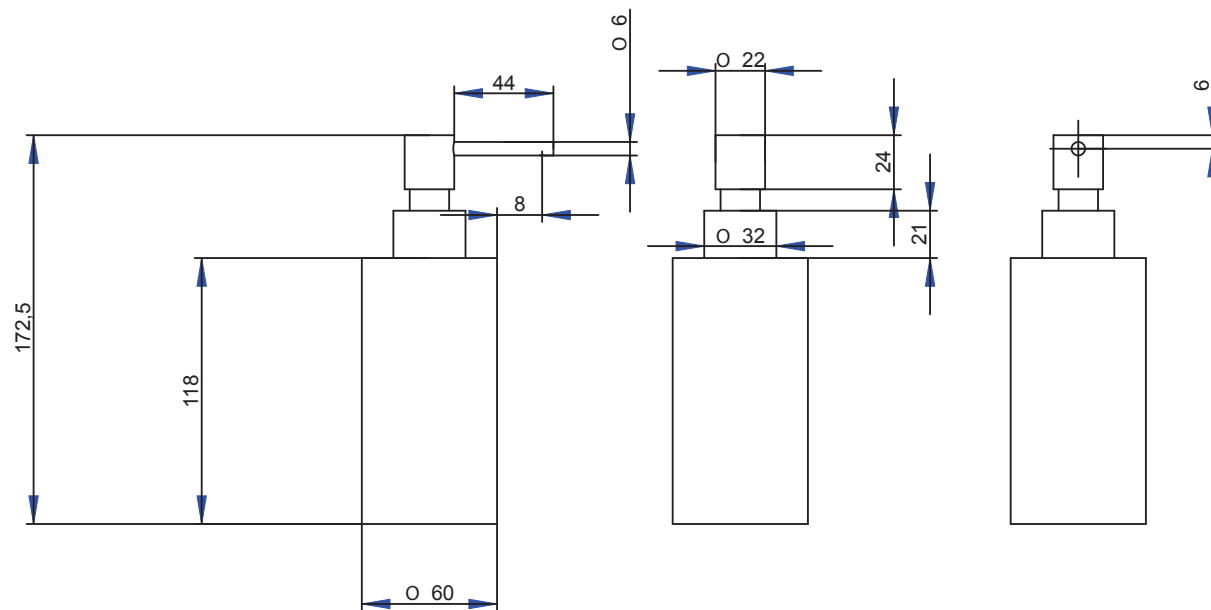

AGO
992912
Porta teli / Rack

AGO
992913
Mensola / Shelf

AGO
992914
Mensola con porta salviette e dispenser
Shelf with towel rail and soap dispenser

AGO
 992916
 Porta bicchiere e sapone / *Tumbler and soap dish holder*