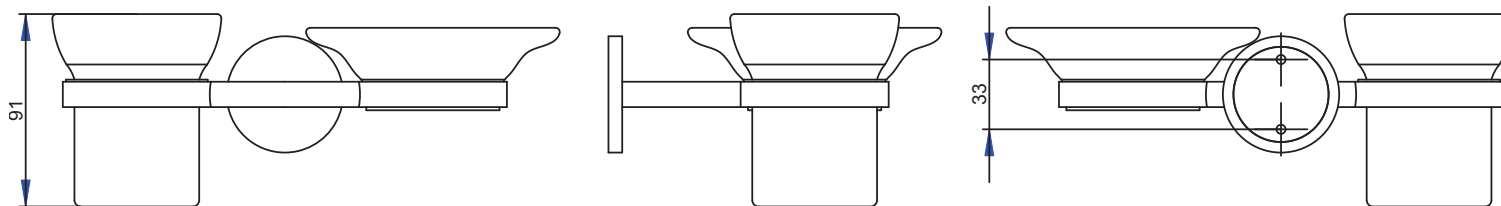

AGO
992906
Porta salviette a snodo / *Double towel rail*

AGO
992907
Porta rotolo di riserva / Toilet paper holder

AGO
992908
Porta salviette cm 30 / *Towel rail cm 30*

AGO
 992909
 Porta salviette cm 40 / *Towel rail cm 40*

AGO
 992910
 Porta salviette cm 60 / *Towel rail cm 60*

Metalbagno srl
 Strada Provinciale Colligiana, 38 - 53035 Monteriggioni (Siena) Italy
 tel. 0039 0577 306105 - fax 0039 0577 306190
 www.house-design.it - info@house-design.it

AGO
992912
Porta teli / Rack

AGO
992913
Mensola / Shelf

AGO
992914
Mensola con porta salviette e dispenser
Shelf with towel rail and soap dispenser

AGO
 992916
 Porta bicchiere e sapone / *Tumbler and soap dish holder*