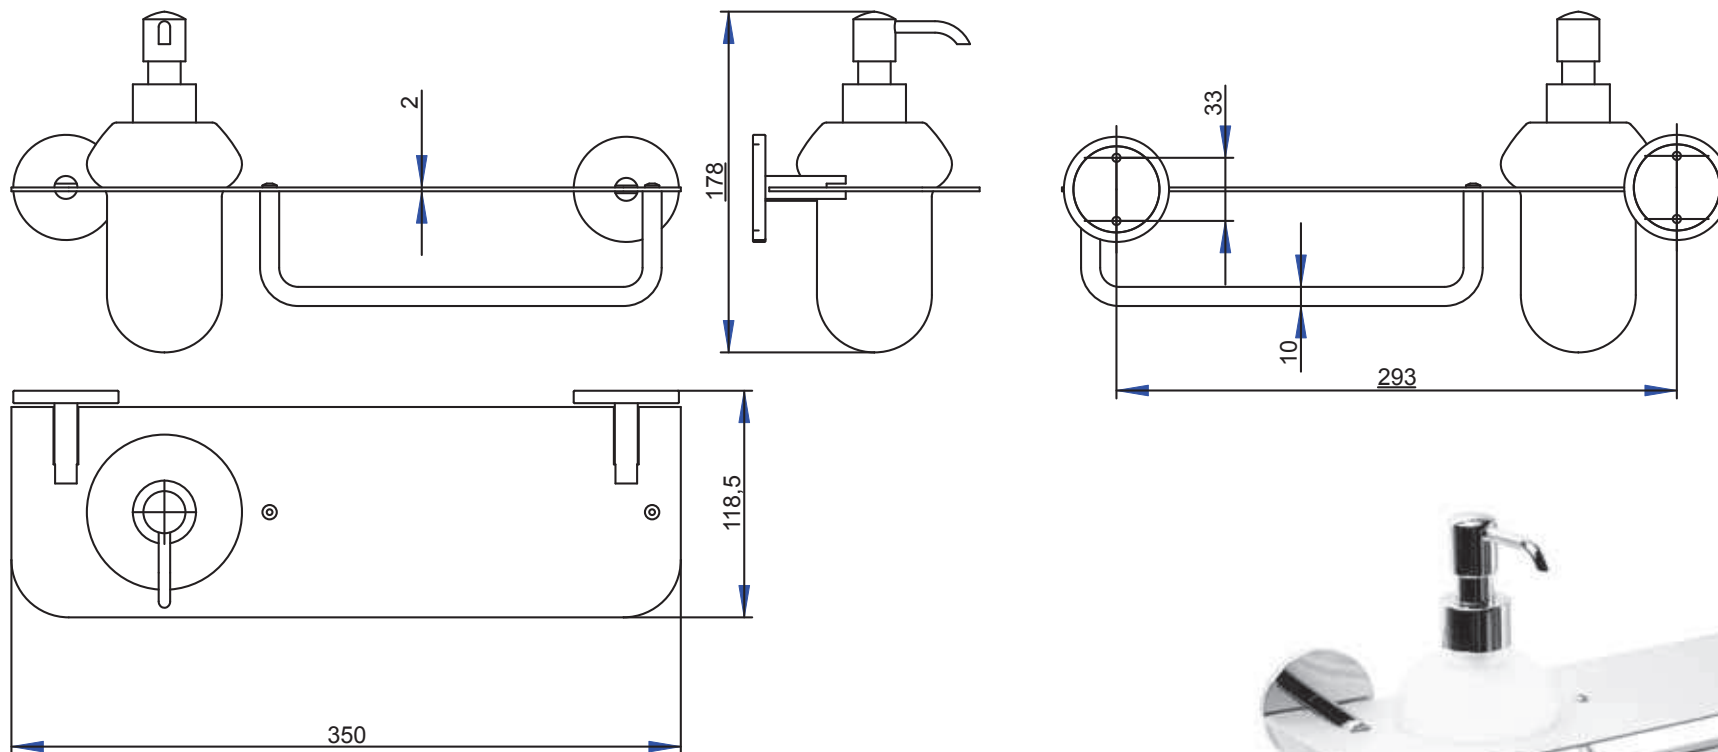

AGO
992906
Porta salviette a snodo / *Double towel rail*

AGO
992907
Porta rotolo di riserva / Toilet paper holder

AGO
992908
Porta salviette cm 30 / *Towel rail cm 30*

AGO
 992909
 Porta salviette cm 40 / *Towel rail cm 40*

AGO
992912
Porta teli / Rack

AGO
992913
Mensola / Shelf

AGO
992914
Mensola con porta salviette e dispenser
Shelf with towel rail and soap dispenser

AGO
 992916
 Porta bicchiere e sapone / *Tumbler and soap dish holder*