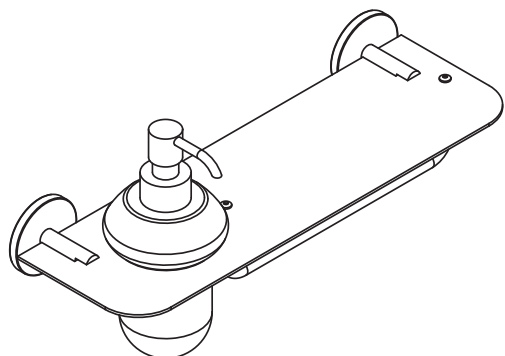

AGO
992906
Porta salviette a snodo / *Double towel rail*

AGO
992907
Porta rotolo di riserva / Toilet paper holder

AGO
992908
Porta salviette cm 30 / *Towel rail cm 30*

AGO
 992909
 Porta salviette cm 40 / *Towel rail cm 40*

AGO
 992910
 Porta salviette cm 60 / *Towel rail cm 60*

Metalbagno srl
 Strada Provinciale Colligiana, 38 - 53035 Monteriggioni (Siena) Italy
 tel. 0039 0577 306105 - fax 0039 0577 306190
 www.house-design.it - info@house-design.it

AGO
992912
Porta teli / Rack

AGO
992913
Mensola / Shelf

AGO
992914
Mensola con porta salviette e dispenser
Shelf with towel rail and soap dispenser

AGO
 992916
 Porta bicchiere e sapone / *Tumbler and soap dish holder*