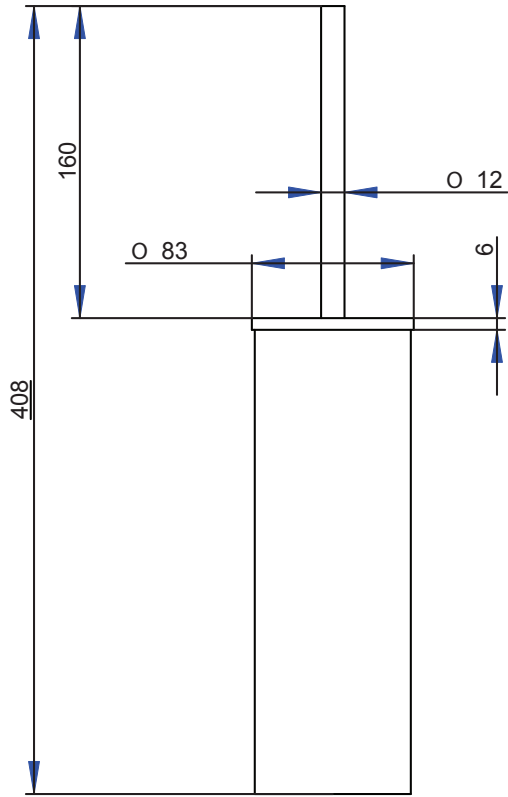

AGO
990813

Porta scopino a pavimento / *Free-standing toilet brush*