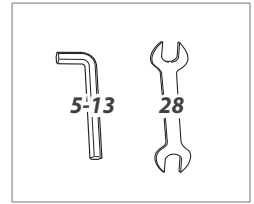

IAE

🛒 Serie Prestige & Minimal - Detentori - Lockshields

Art. 0363

Art. 0353

Art. 0364

Art. 0354

Art. 0381

- ∅ 10
- ∅ 12
- ∅ 14
- ∅ 15
- ∅ 16
- ∅ 18

Art. 0383

- ∅ 7.5/8-12
- ∅ 9.5/10-14
- ∅ 9.5/10-15
- ∅ 10.5/11-15
- ∅ 10.5/11-16
- ∅ 11.5/12-16
- ∅ 12.5/13-17
- ∅ 12.5/13-18
- ∅ 13.5/14-18
- ∅ 14.5/15-20
- ∅ 15/15.5-20
- ∅ 15.5/16-20

Art. 0490

- 3/8"
- 1/2"
- ∅ 10
- ∅ 12
- ∅ 14
- ∅ 15
- ∅ 16
- ∅ 18