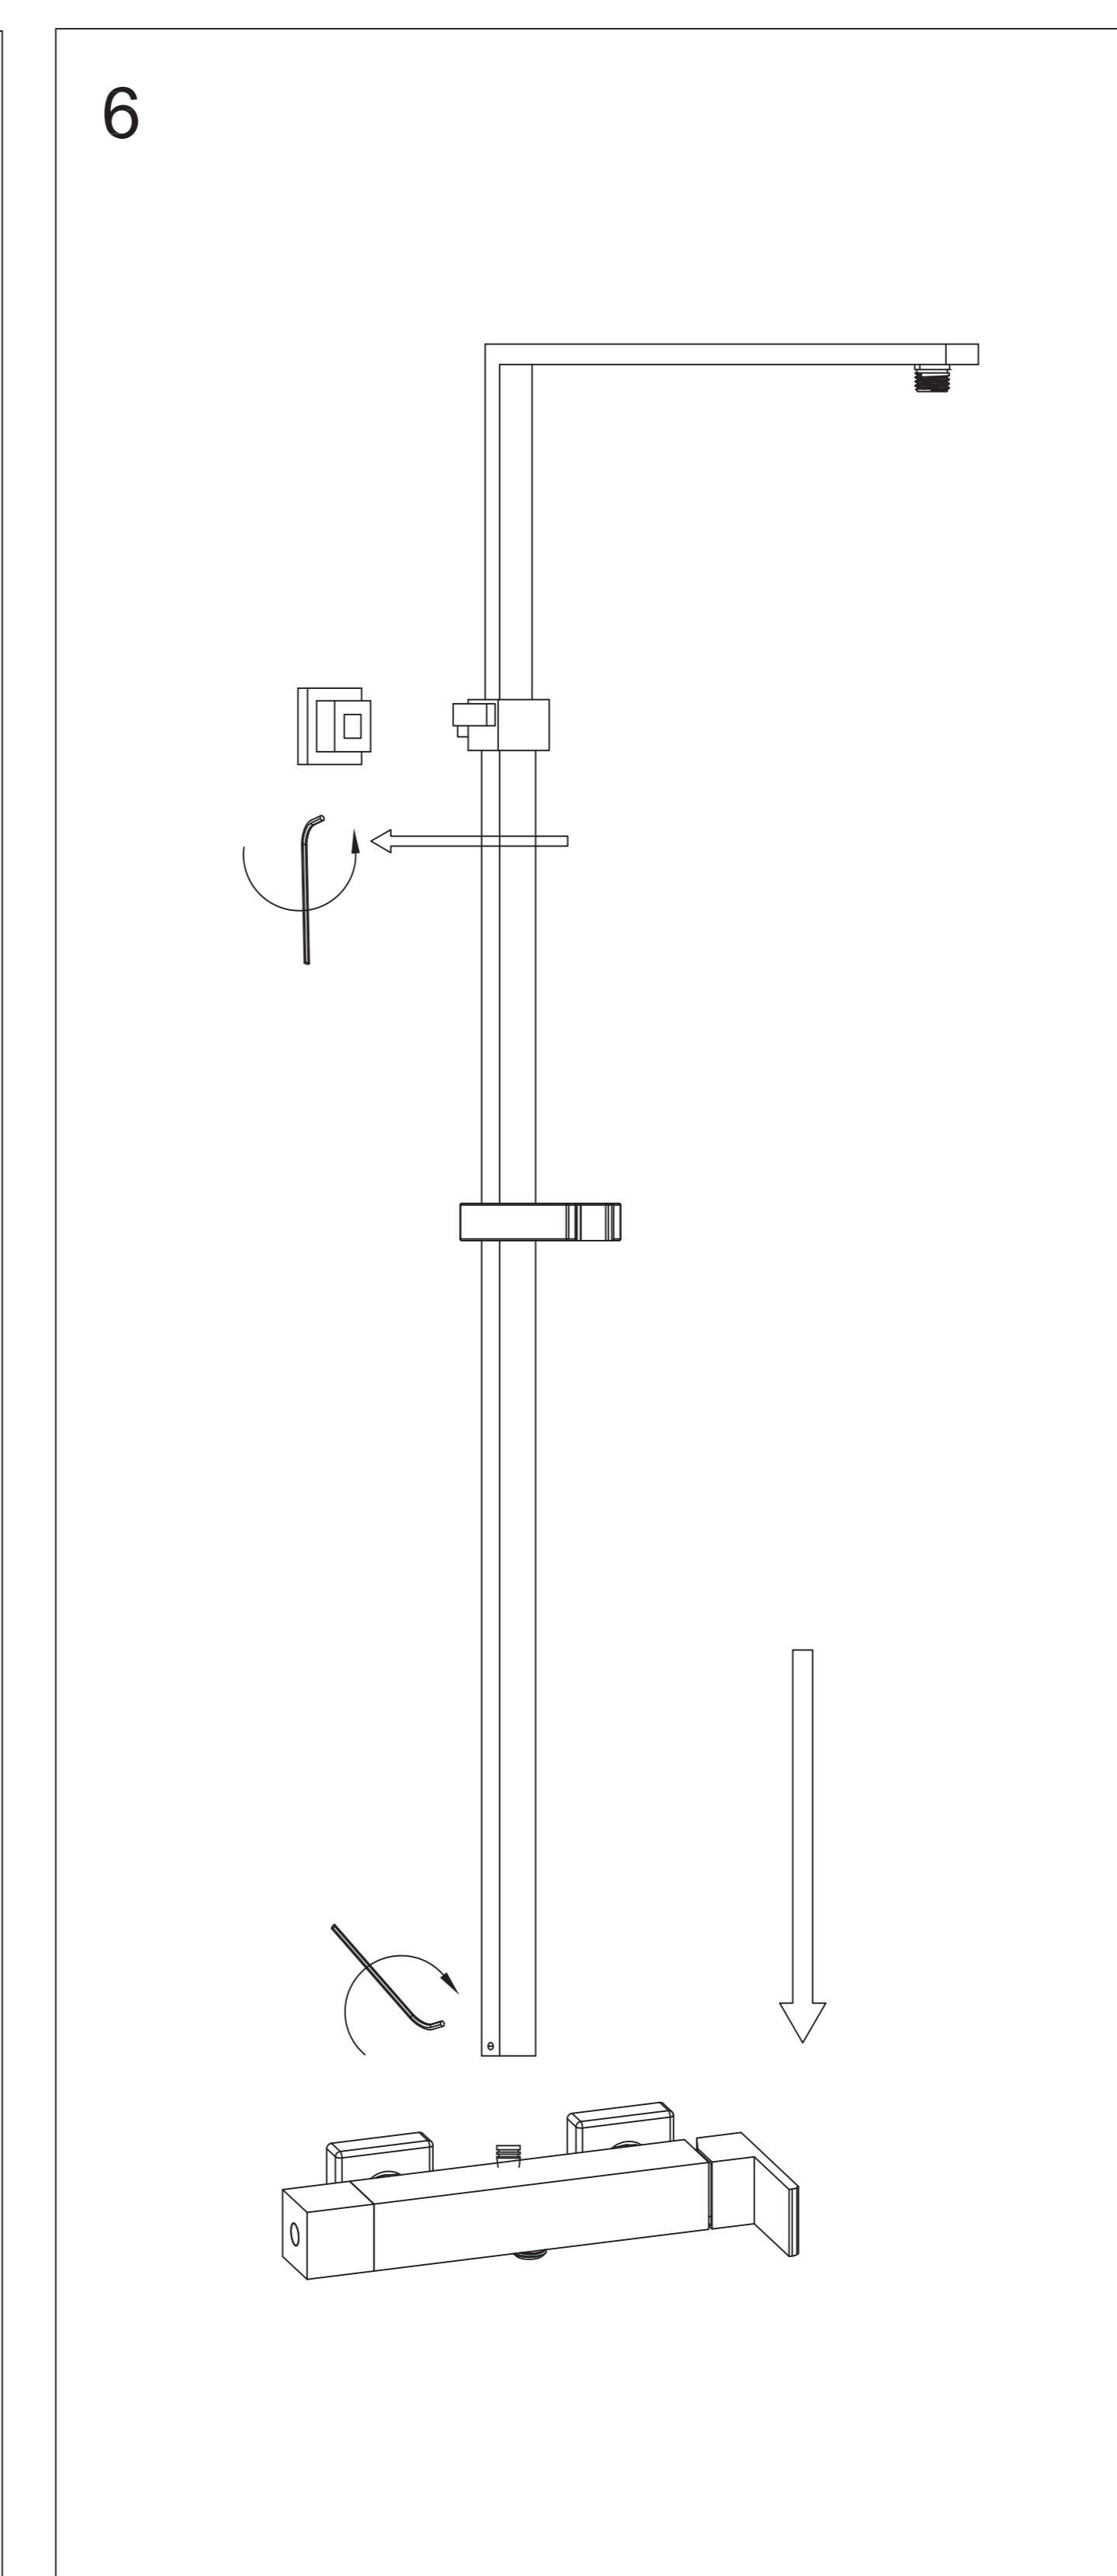

Parts List

1. Sliding Bar 1pc
2. Sliding Handshower Holder 1pc
3. Hand Shower 1pc
4. Sliding Bar Holder 1pc
5. Rain shower Head 1pc
6. Shower Mixer 1pc
7. Shower Mixer Bracket 2pcs
8. S-Connector 2pcs
9. Screw 1pc
10. New Plug/Plastic Plug 1pc
11. Hose 1pc

PAY ATTENTION !

Do not use a stainless steel spanner directly on matt black finish parts to install the shower column.

To avoid scratches on matt black finish spare parts, please take care to use a soft cloth between spanner and matt black spare parts.