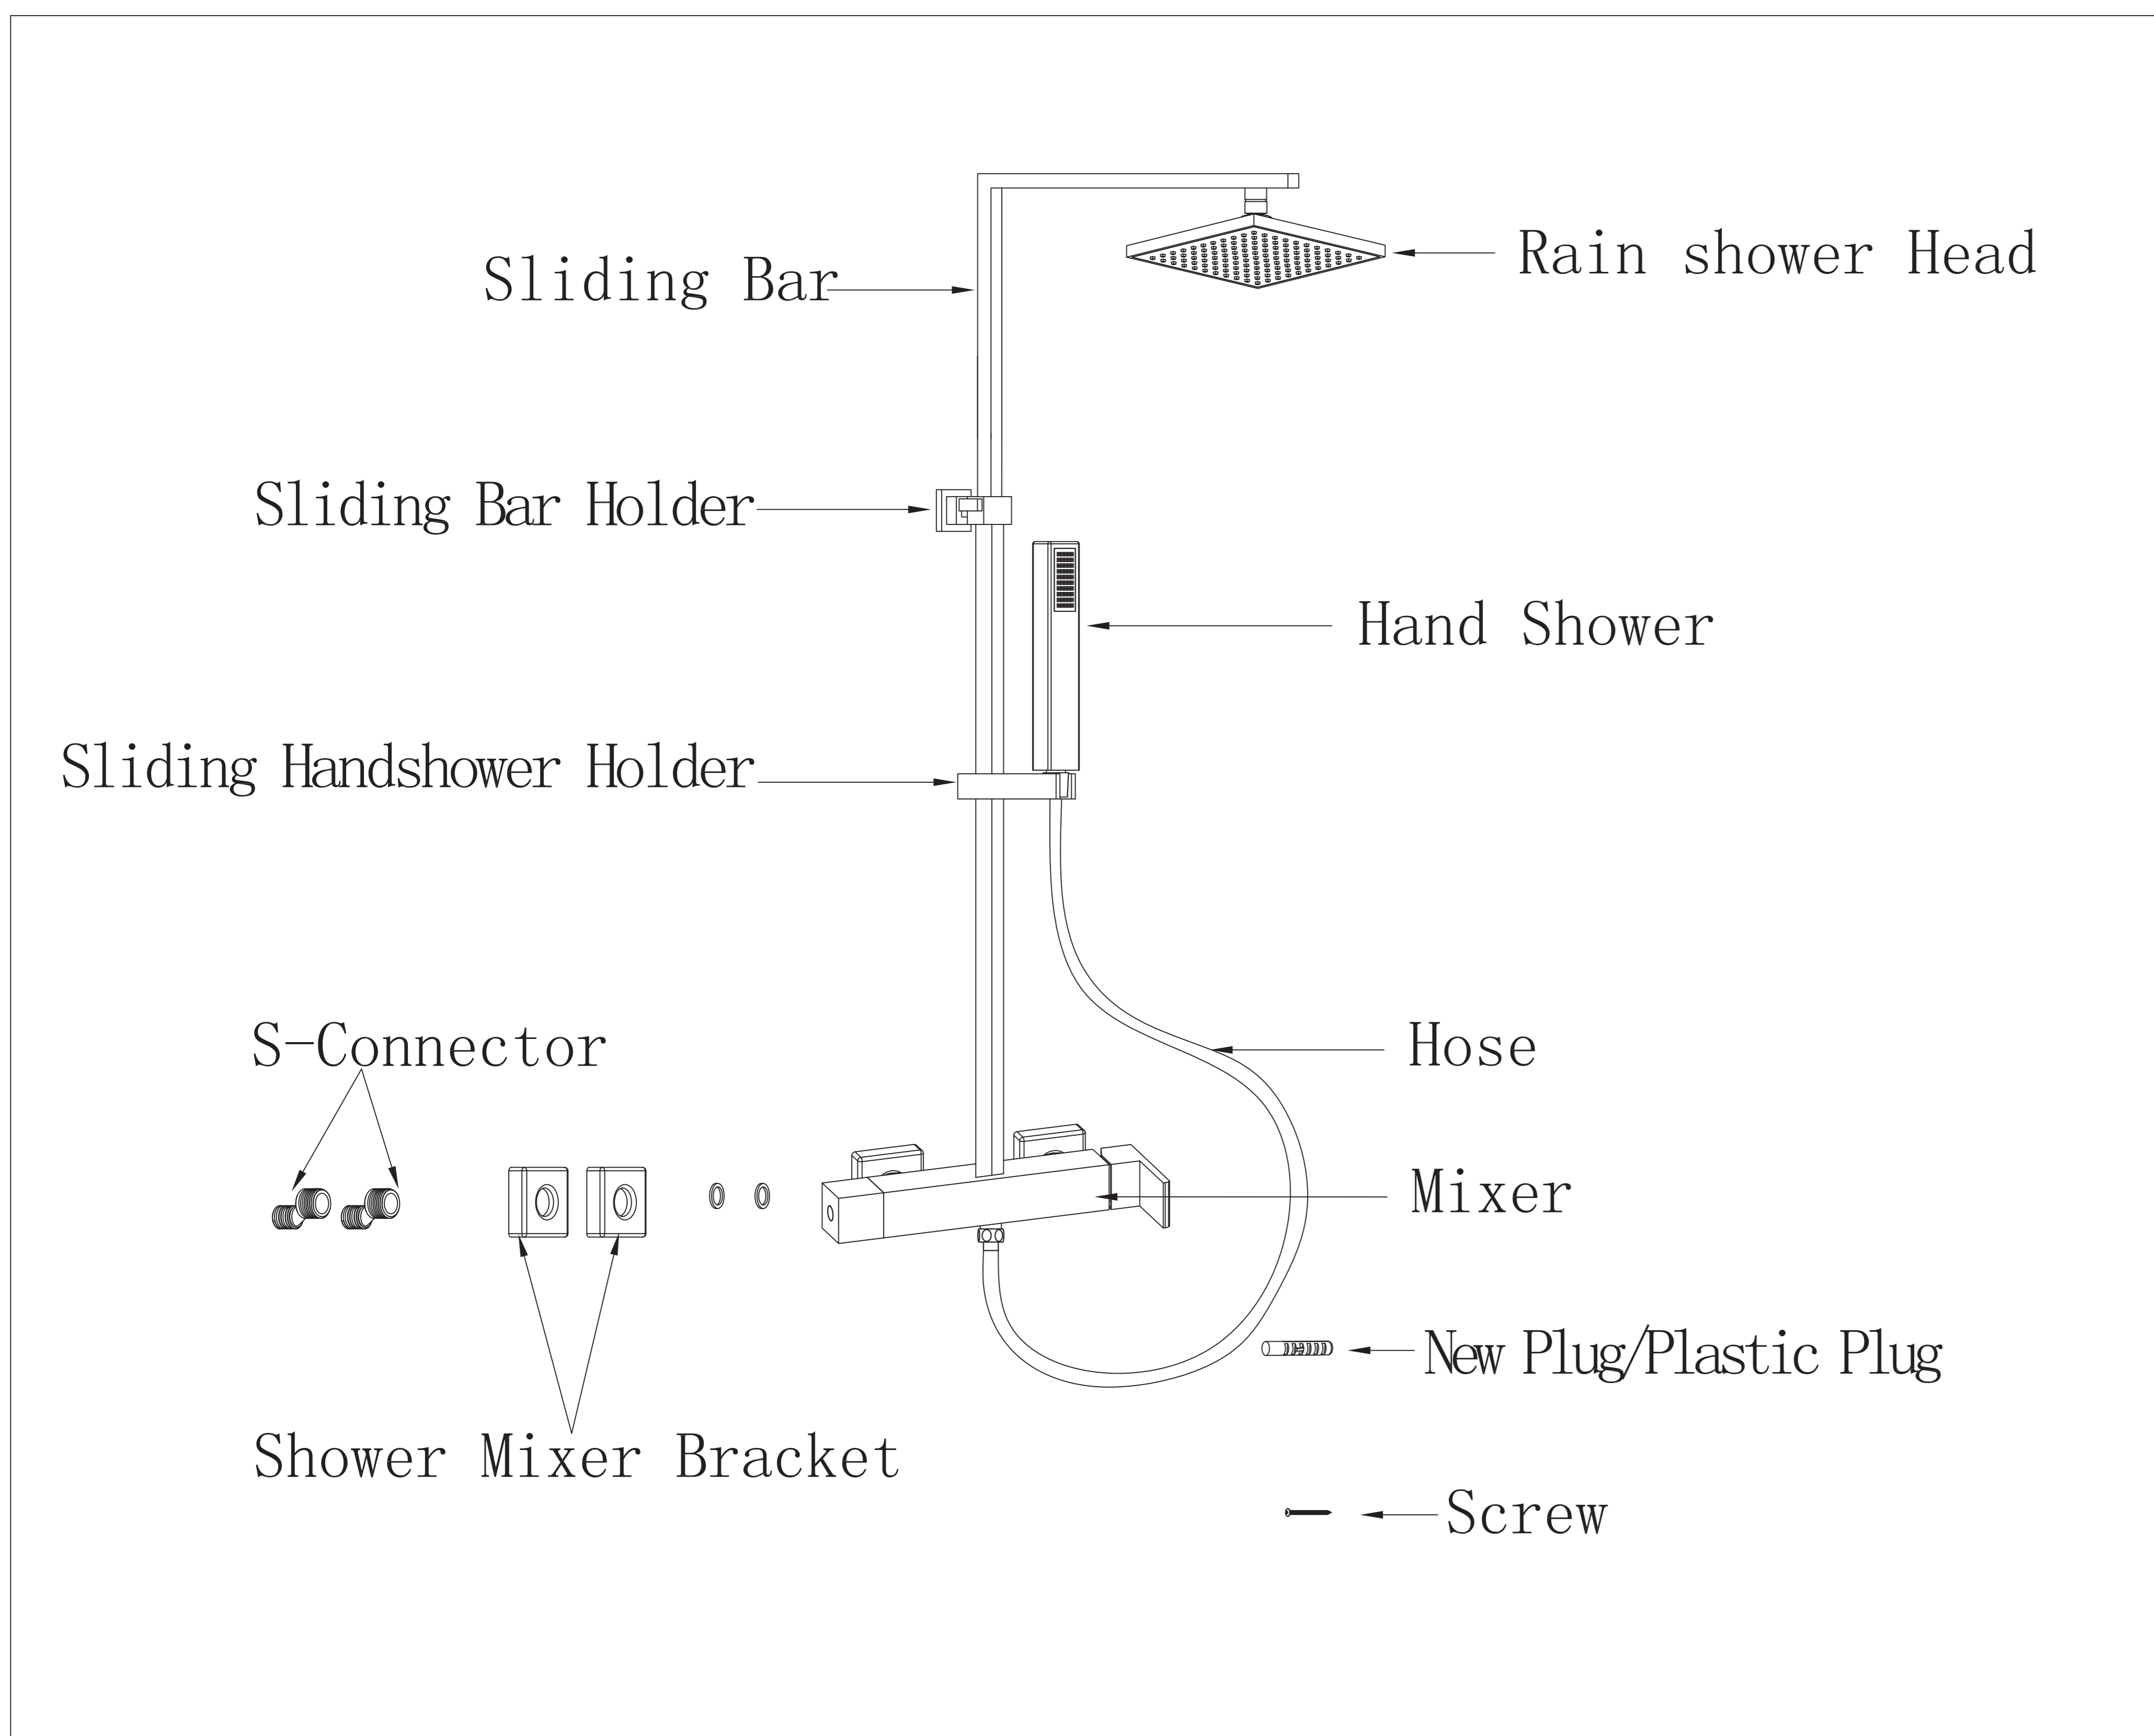

Parts List

1. Sliding Bar 1pc
2. Sliding Handshower Holder 1pc
3. Hand Shower 1pc
4. Sliding Bar Holder 1pc
5. Rain shower Head 1pc
6. Shower Mixer 1pc
7. Shower Mixer Bracket 2pcs
8. S-Connector 2pcs
9. Screw 1pc
10. New Plug/Plastic Plug 1pc
11. Hose 1pc

PAY ATTENTION !

Do not use a stainless steel spanner directly on matt black finish parts to install the shower column.

To avoid scratches on matt black finish spare parts, please take care to use a soft cloth between spanner and matt black spare parts.