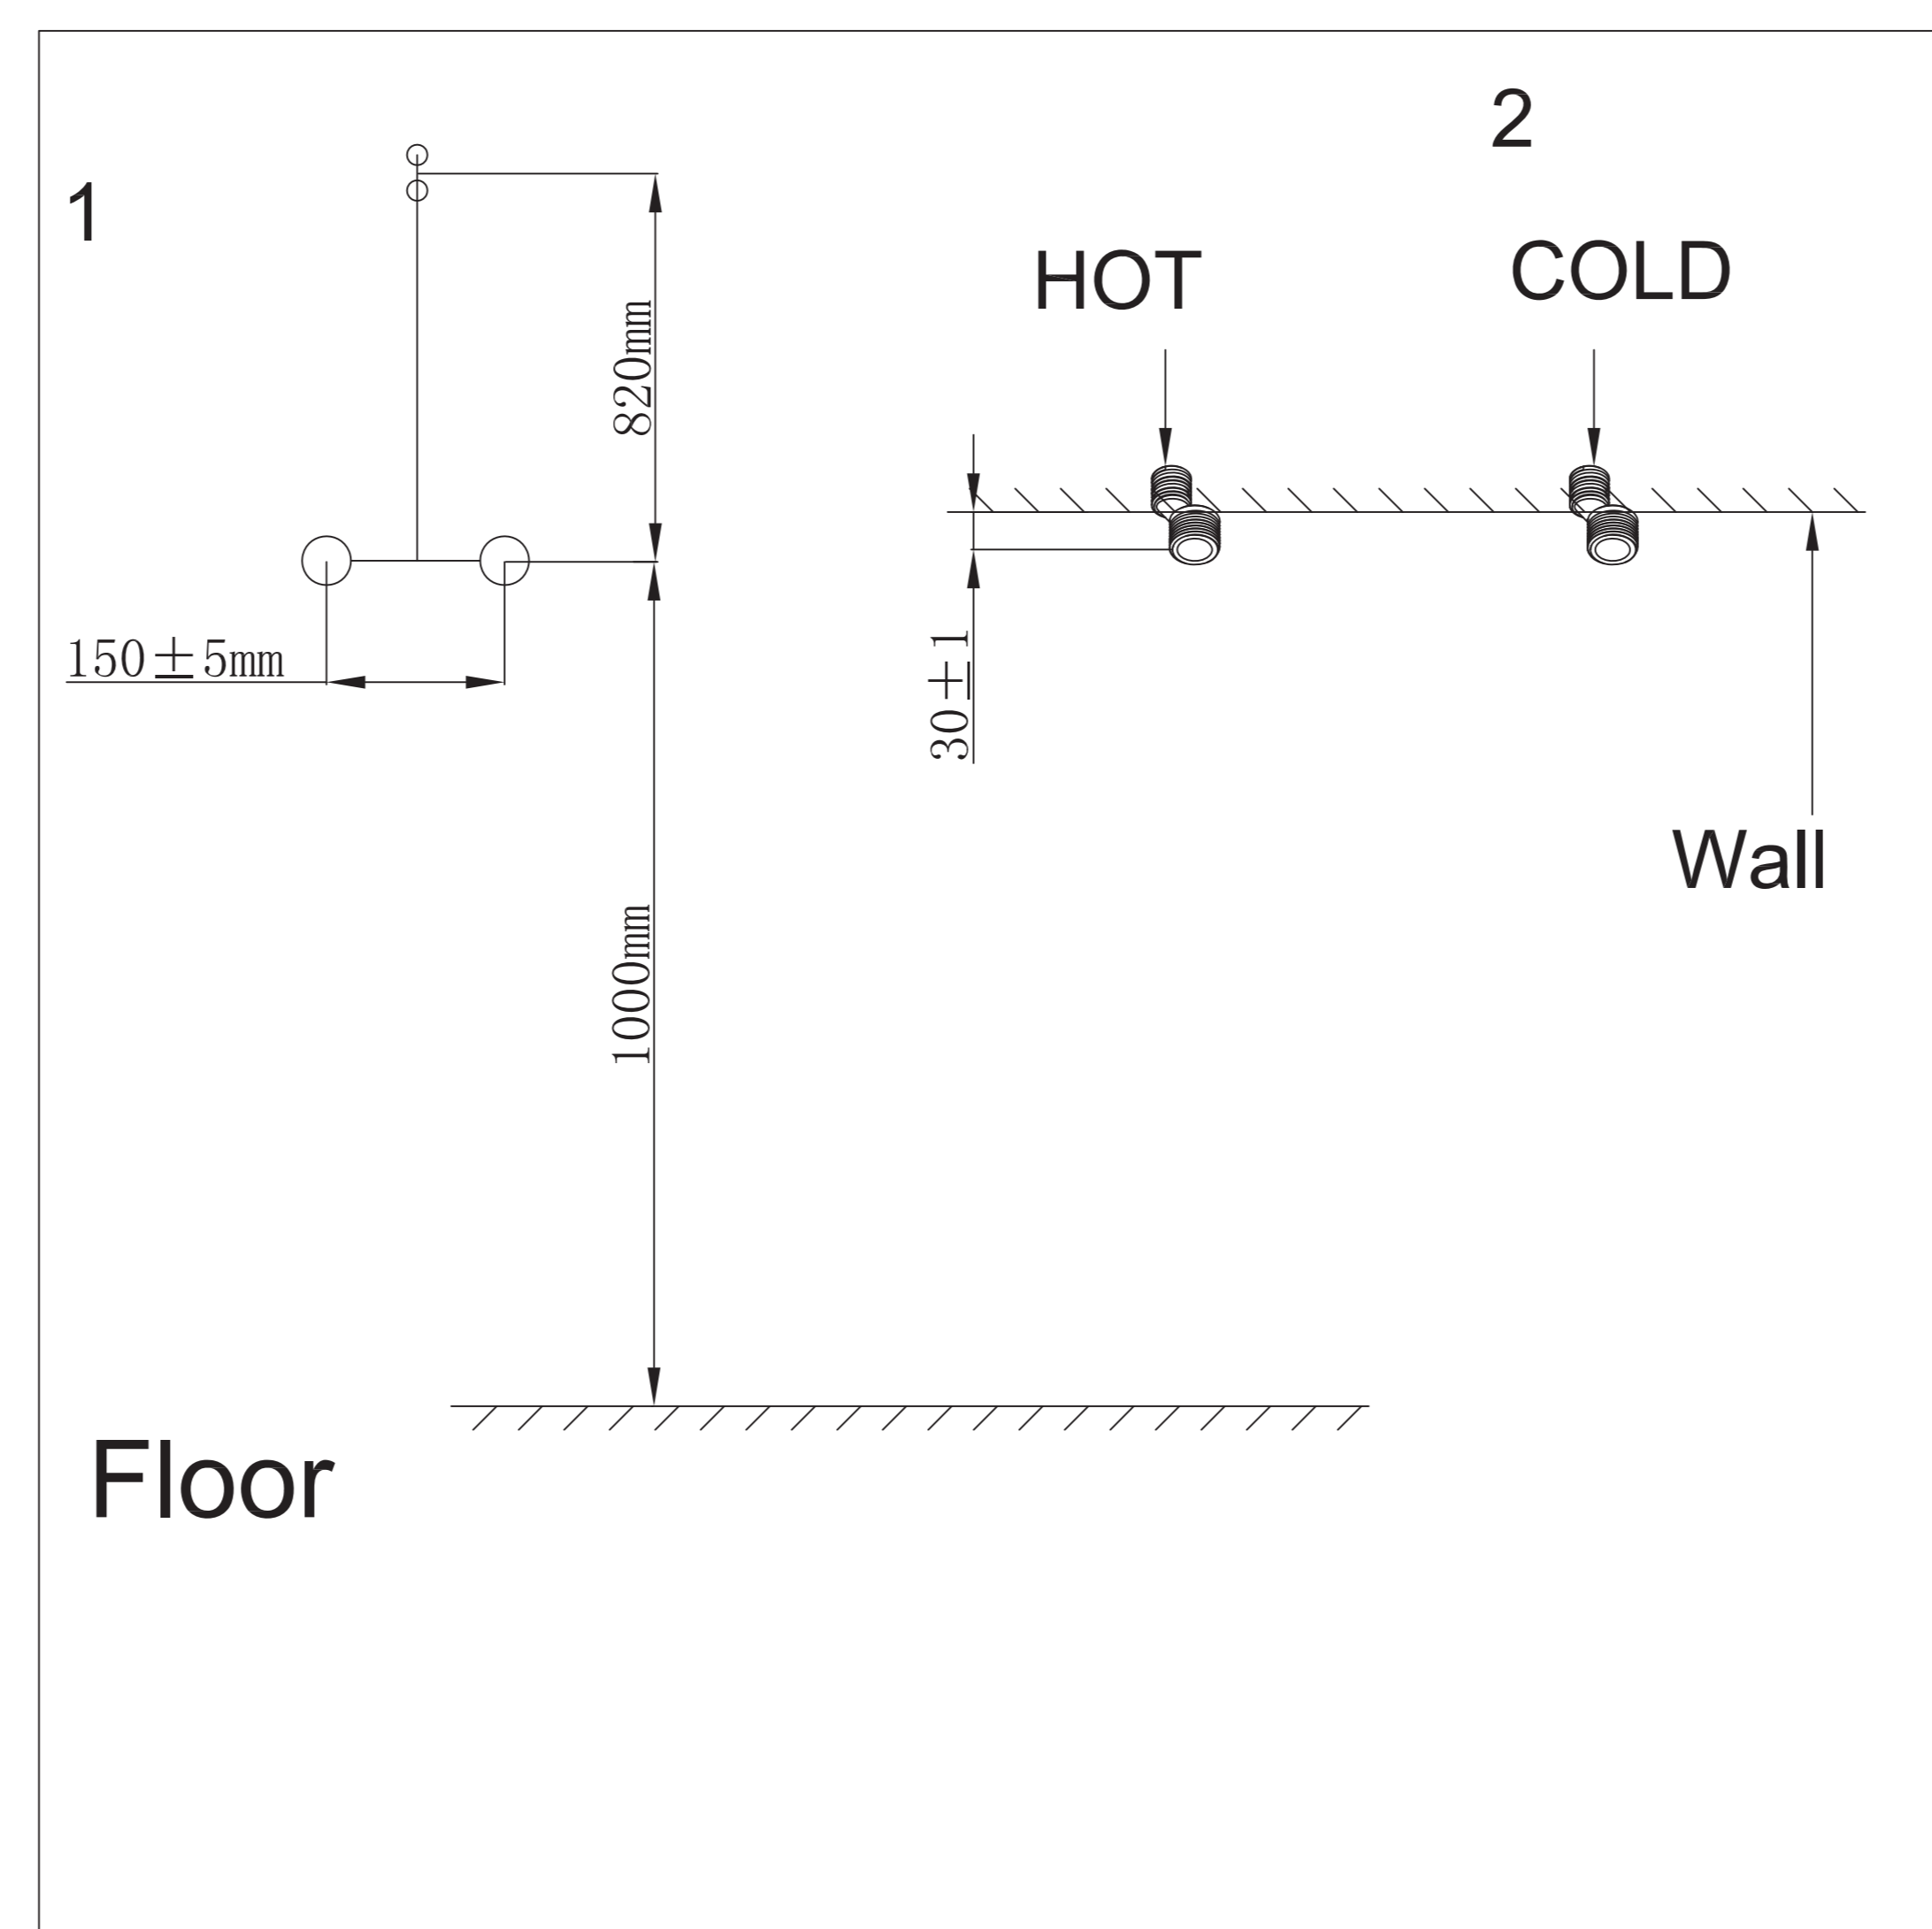

Parts List

1. Sliding Bar 1pc
2. Sliding Handshower Holder 1pc
3. Hand Shower 1pc
4. Sliding Bar Holder 1pc
5. Rain shower Head 1pc
6. Shower Mixer 1pc
7. Shower Mixer Bracket 2pcs
8. S-Connector 2pcs
9. Screw 1pc
10. New Plug/Plastic Plug 1pc
11. Hose 1pc

PAY ATTENTION !

Do not use a stainless steel spanner directly on matt black finish parts to install the shower column.

To avoid scratches on matt black finish spare parts, please take care to use a soft cloth between spanner and matt black spare parts.