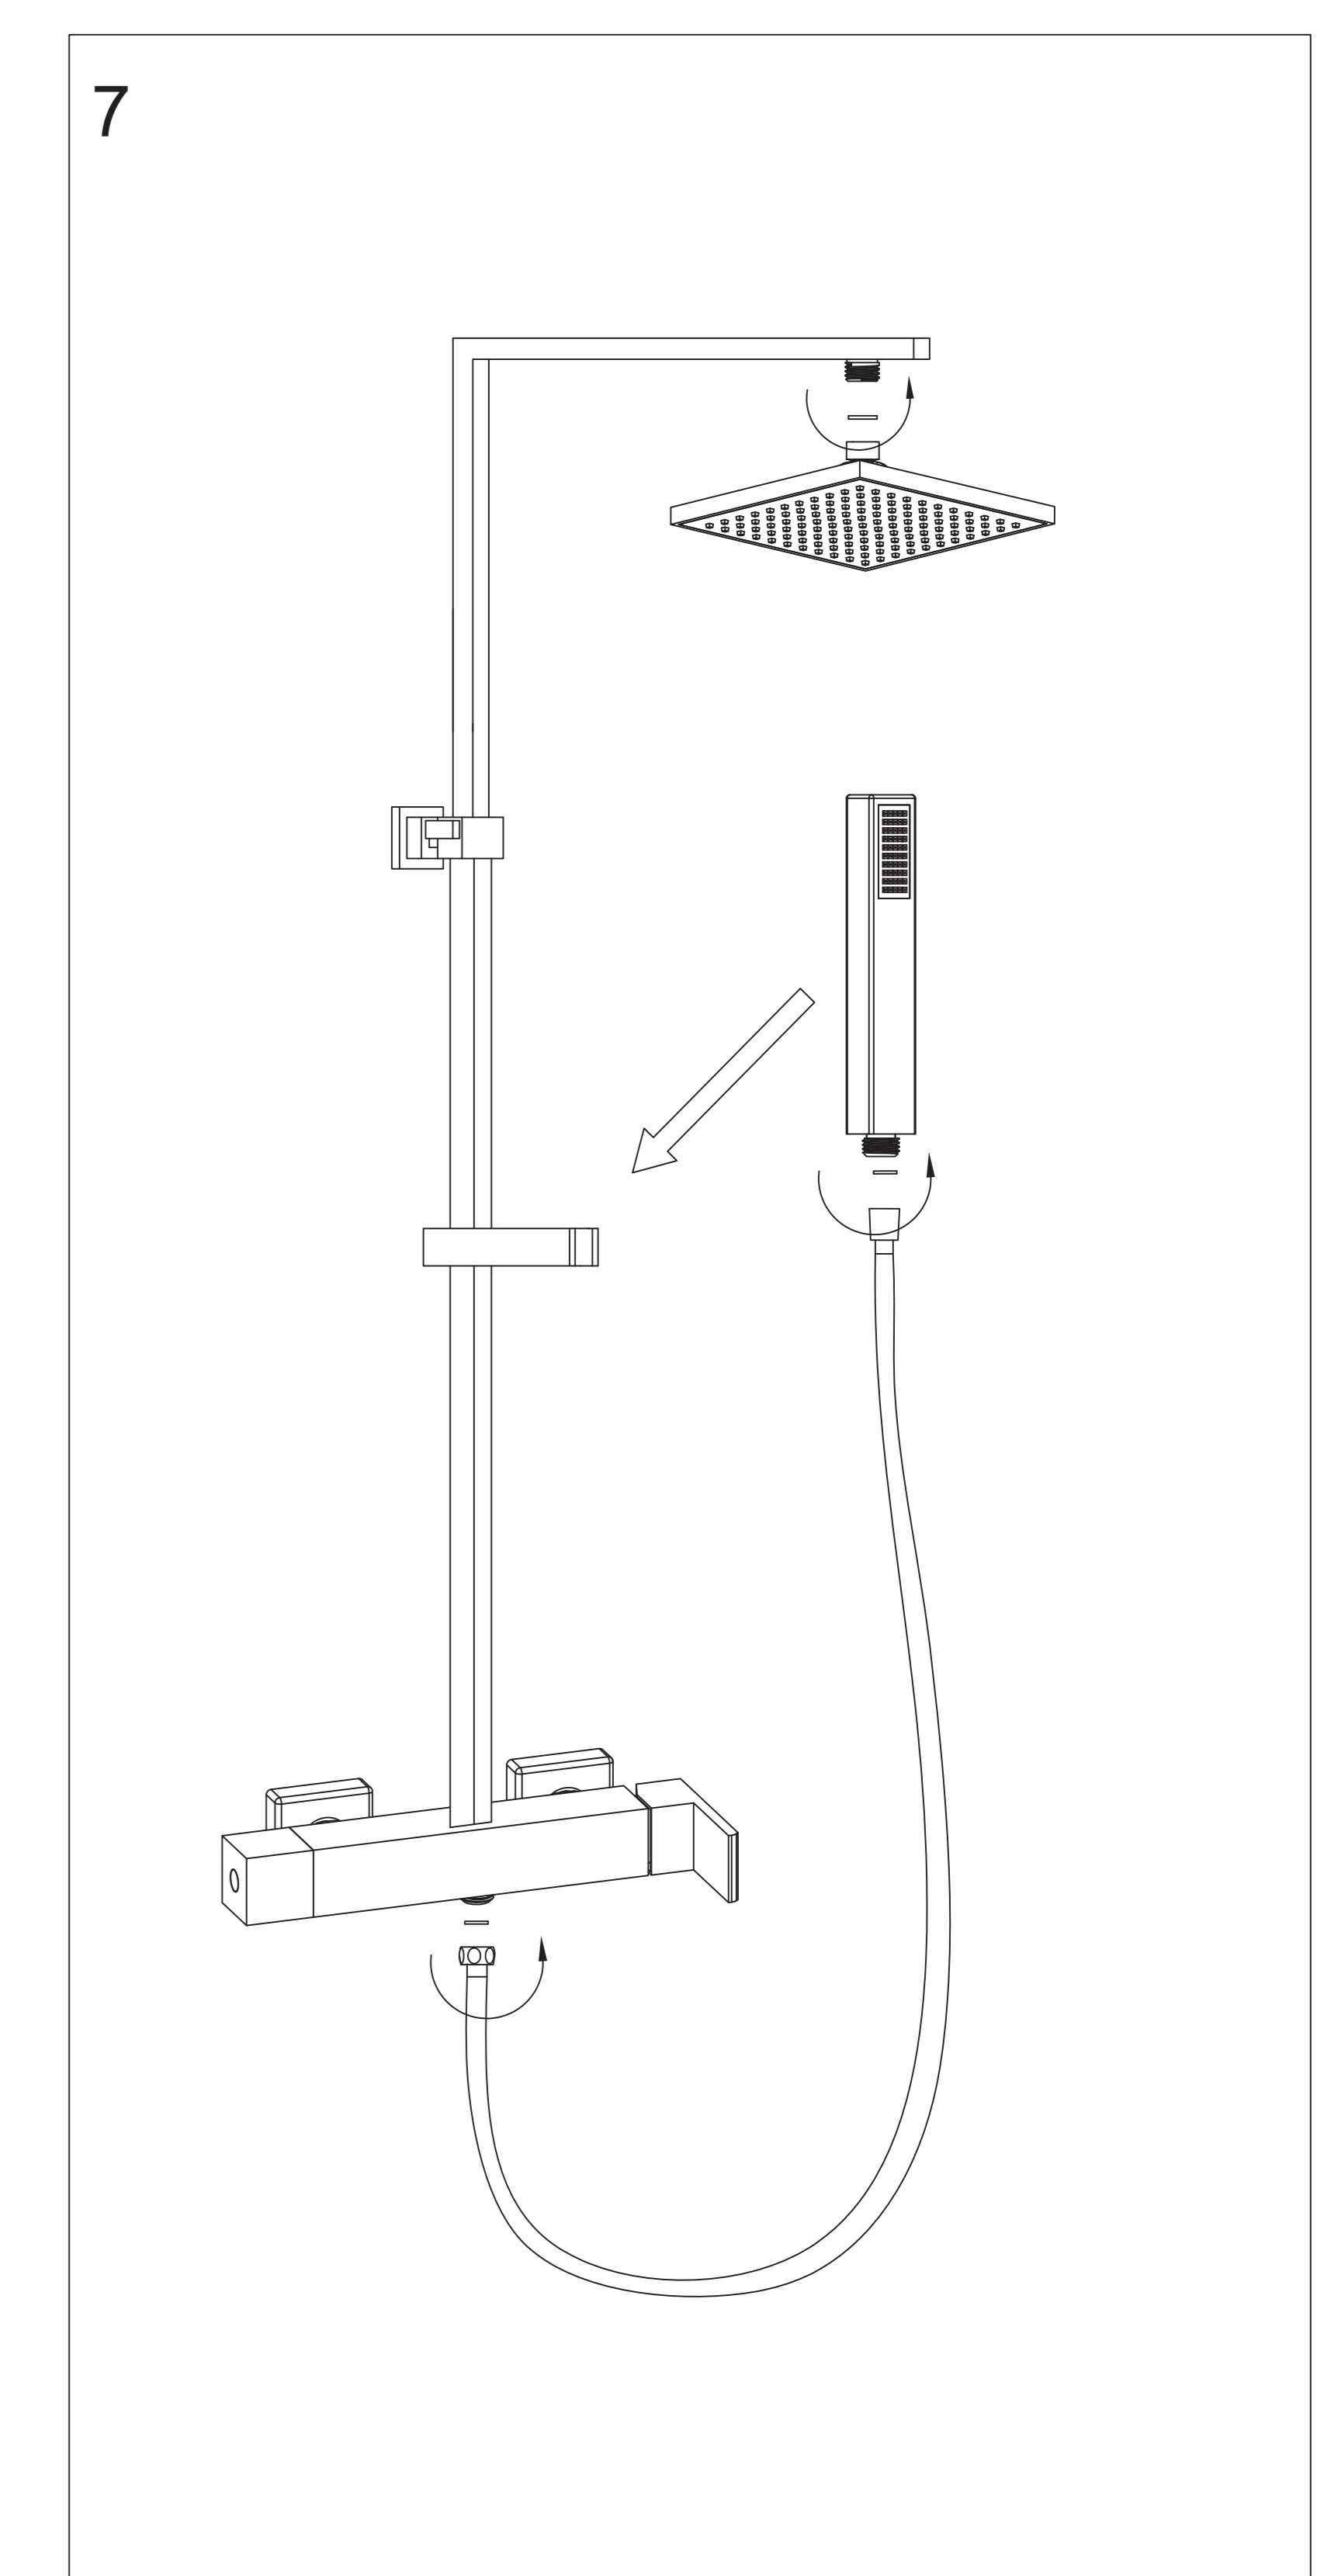

Parts List

1. Sliding Bar 1pc
2. Sliding Handshower Holder 1pc
3. Hand Shower 1pc
4. Sliding Bar Holder 1pc
5. Rain shower Head 1pc
6. Shower Mixer 1pc
7. Shower Mixer Bracket 2pcs
8. S-Connector 2pcs
9. Screw 1pc
10. New Plug/Plastic Plug 1pc
11. Hose 1pc

PAY ATTENTION !

Do not use a stainless steel spanner directly on matt black finish parts to install the shower column.

To avoid scratches on matt black finish spare parts, please take care to use a soft cloth between spanner and matt black spare parts.