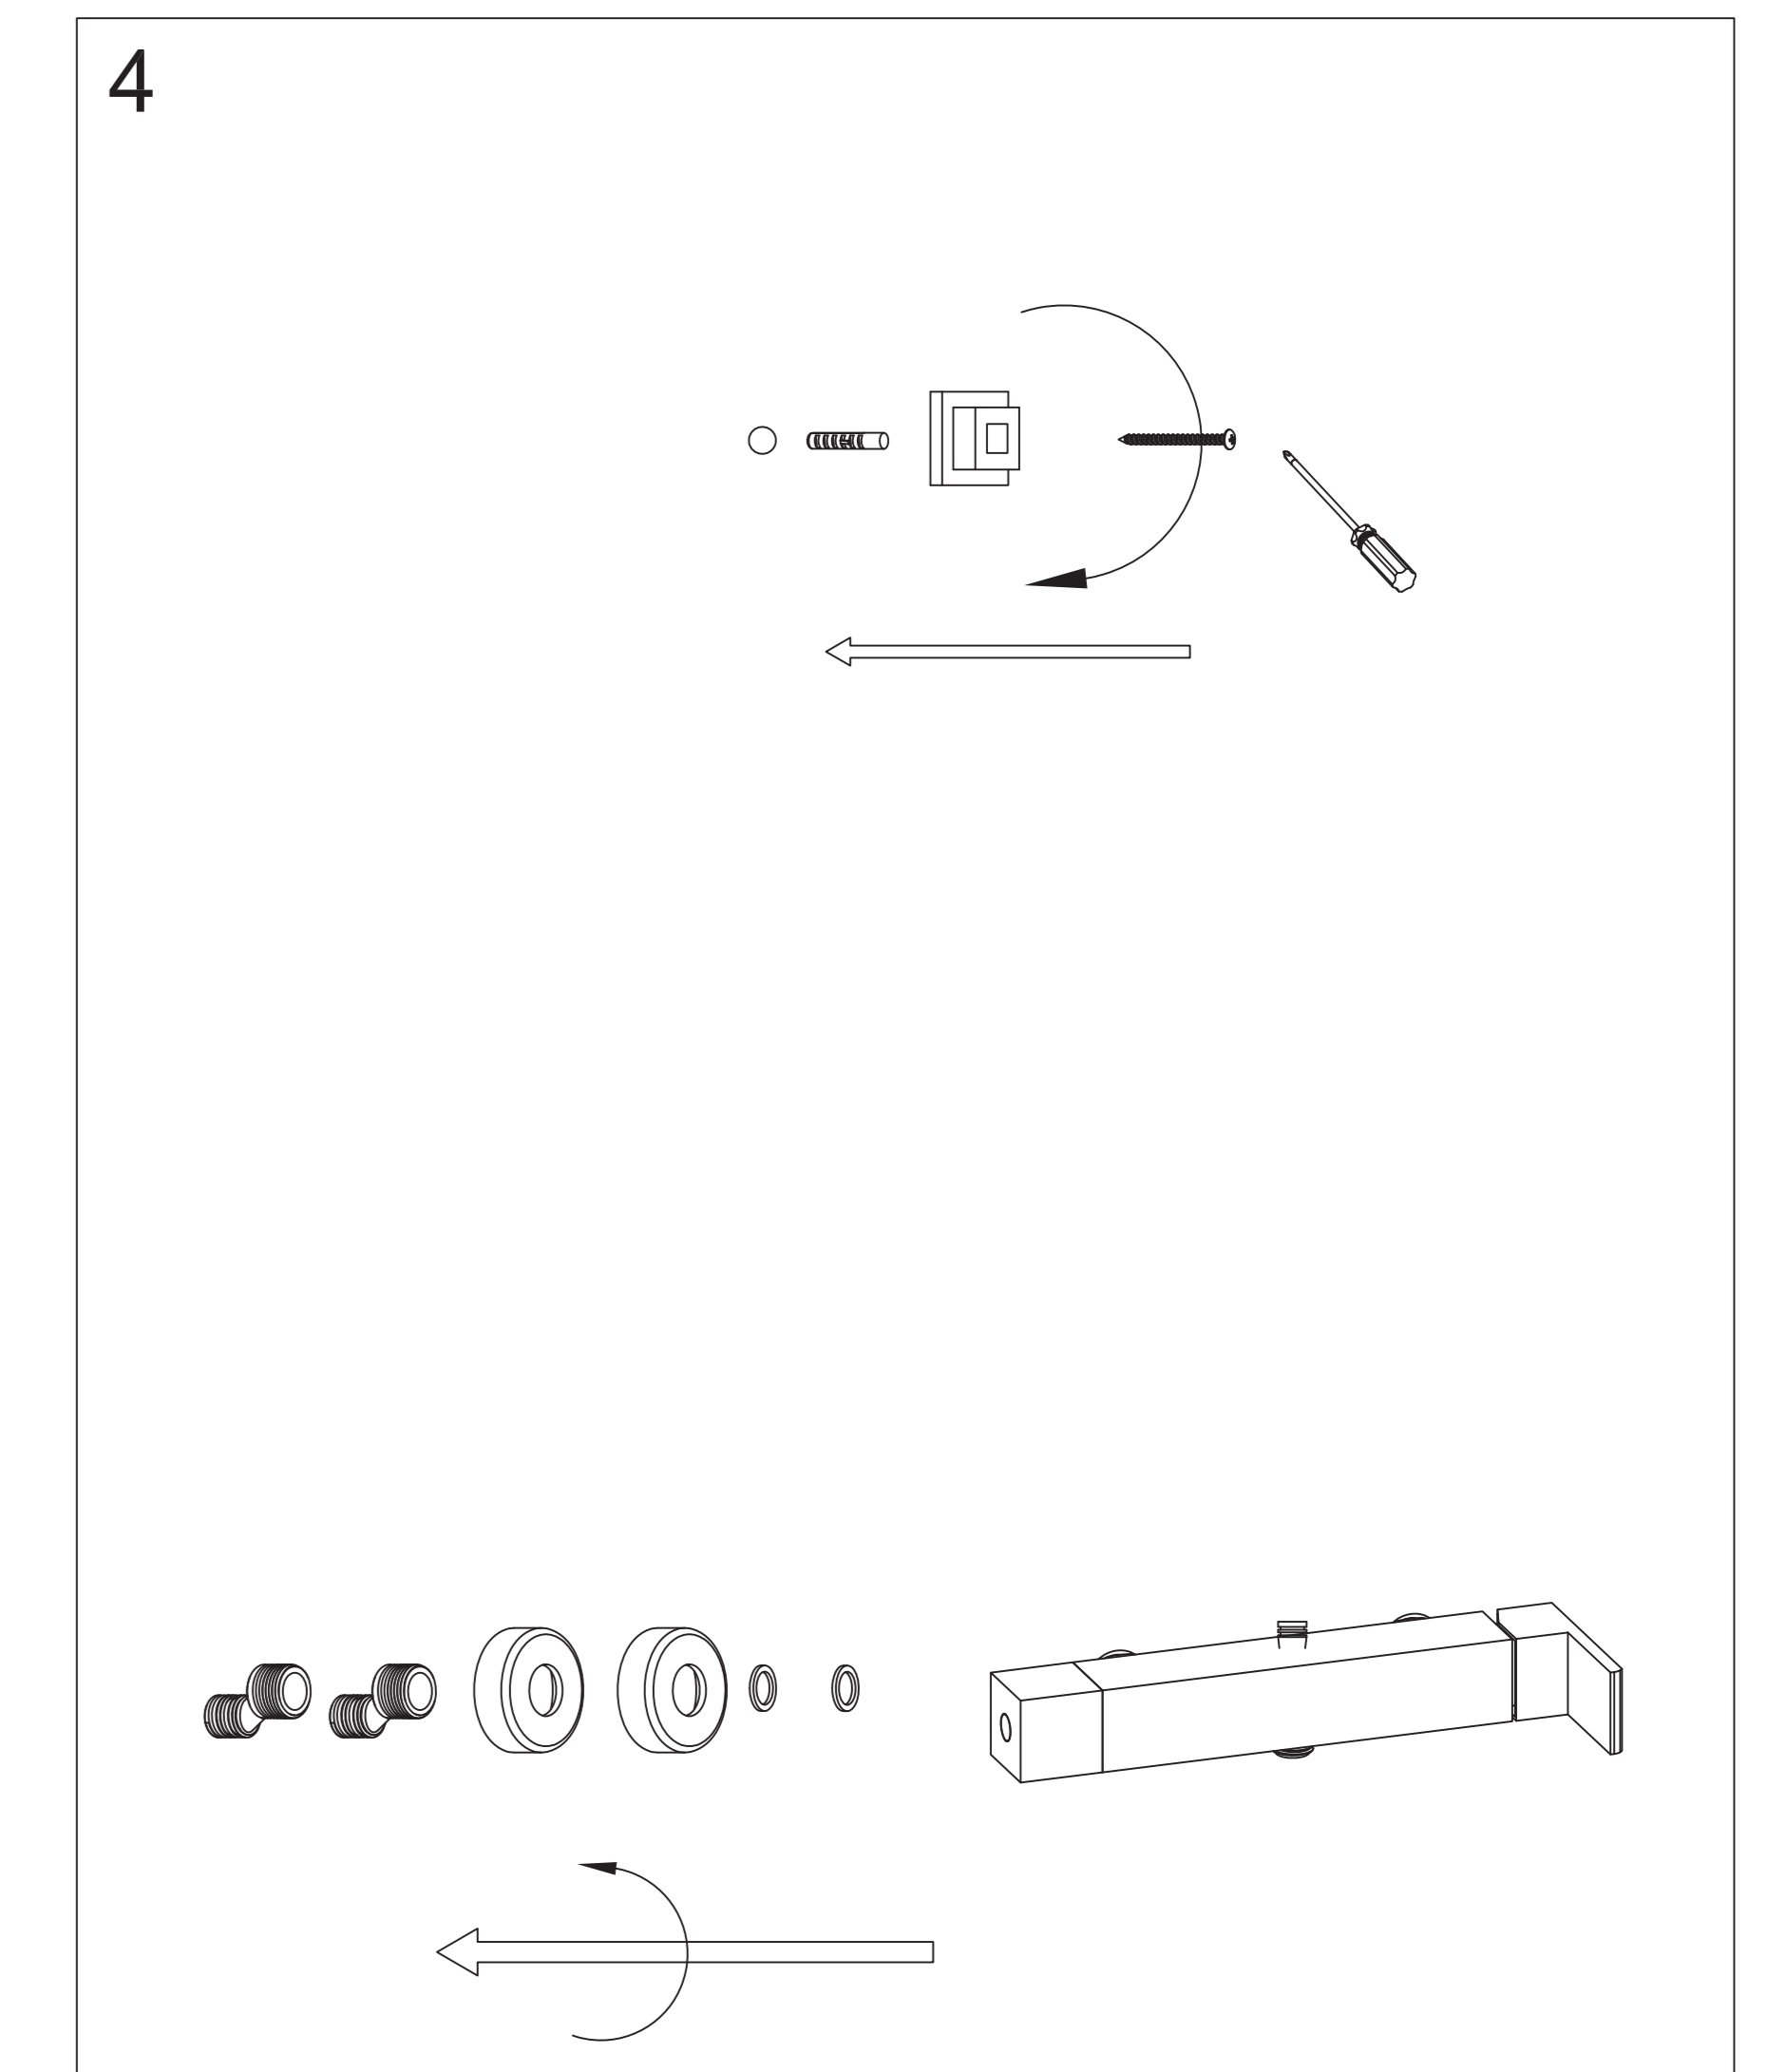

Parts List

1. Sliding Bar 1pc
2. Sliding Handshower Holder 1pc
3. Hand Shower 1pc
4. Sliding Bar Holder 1pc
5. Rain shower Head 1pc
6. Shower Mixer 1pc
7. Shower Mixer Bracket 2pcs
8. S-Connector 2pcs
9. Screw 1pc
10. New Plug/Plastic Plug 1pc
11. Hose 1pc

PAY ATTENTION !

Do not use a stainless steel spanner directly on matt black finish parts to install the shower column.

To avoid scratches on matt black finish spare parts, please take care to use a soft cloth between spanner and matt black spare parts.