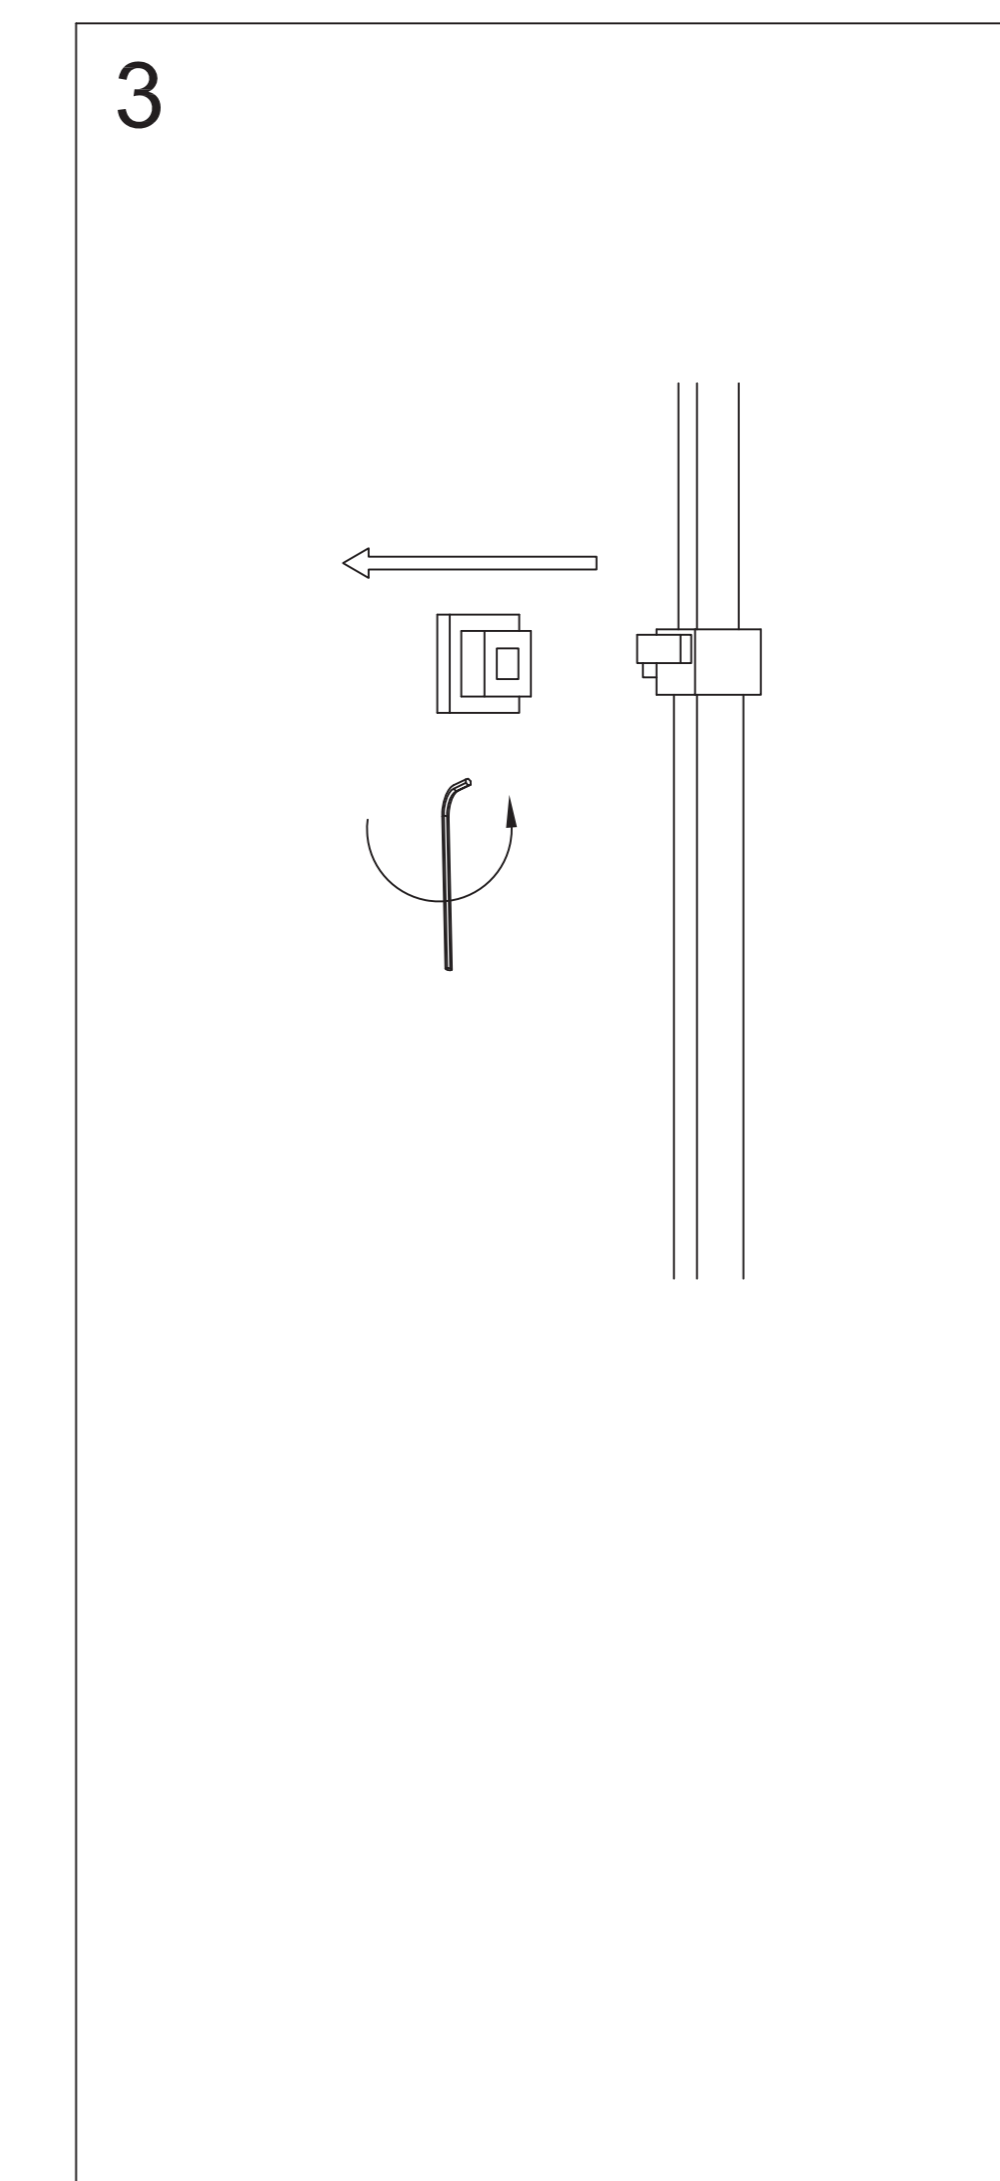

Parts List

1. Sliding Bar 1pc
2. Sliding Handshower Holder 1pc
3. Hand Shower 1pc
4. Sliding Bar Holder 1pc
5. Rain shower Head 1pc
6. Shower Mixer 1pc
7. Shower Mixer Bracket 2pcs
8. S-Connector 2pcs
9. Screw 1pc
10. New Plug/Plastic Plug 1pc
11. Hose 1pc

PAY ATTENTION !

Do not use a stainless steel spanner directly on matt black finish parts to install the shower column.

To avoid scratches on matt black finish spare parts, please take care to use a soft cloth between spanner and matt black spare parts.