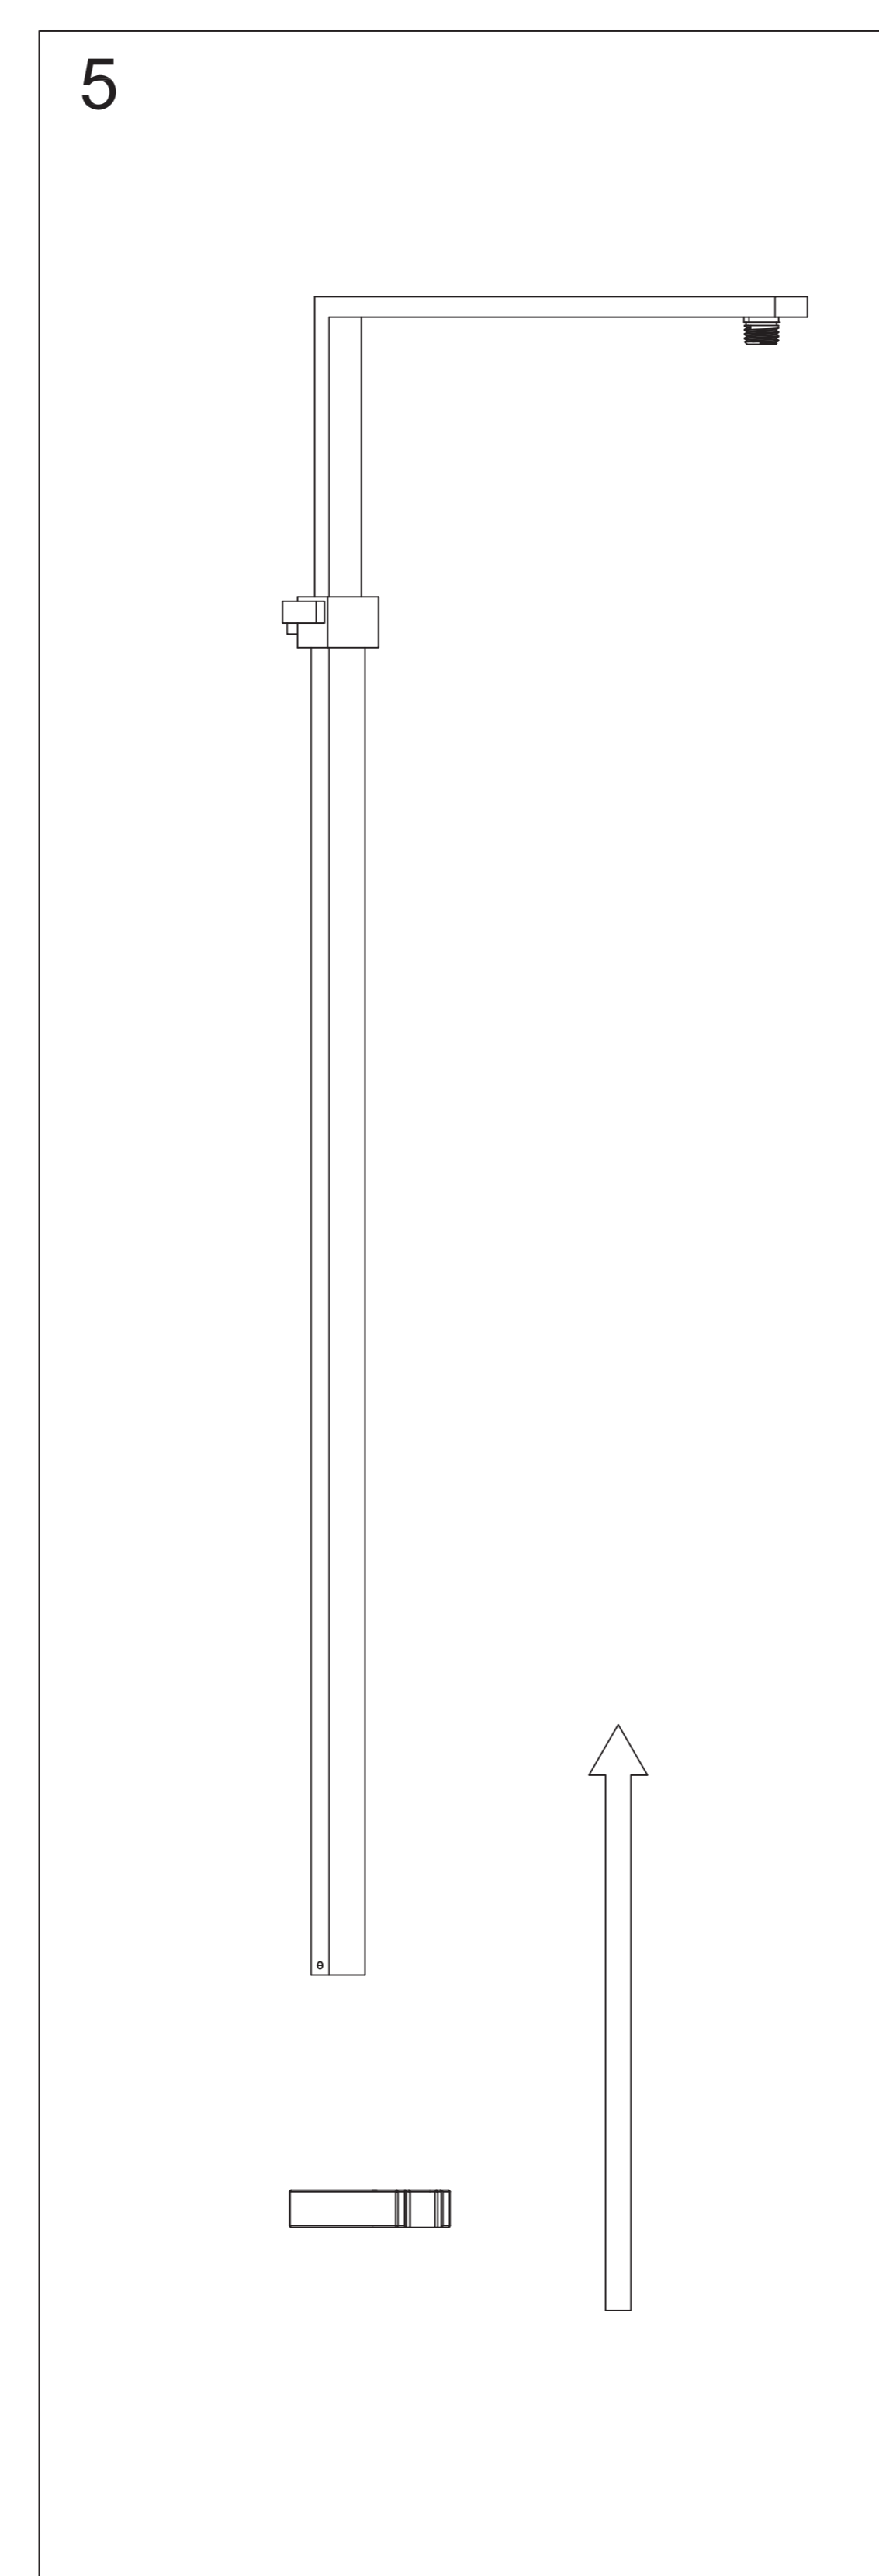

Parts List

1. Sliding Bar 1pc
2. Sliding Handshower Holder 1pc
3. Hand Shower 1pc
4. Sliding Bar Holder 1pc
5. Rain shower Head 1pc
6. Shower Mixer 1pc
7. Shower Mixer Bracket 2pcs
8. S-Connector 2pcs
9. Screw 1pc
10. New Plug/Plastic Plug 1pc
11. Hose 1pc

PAY ATTENTION !

Do not use a stainless steel spanner directly on matt black finish parts to install the shower column.

To avoid scratches on matt black finish spare parts, please take care to use a soft cloth between spanner and matt black spare parts.