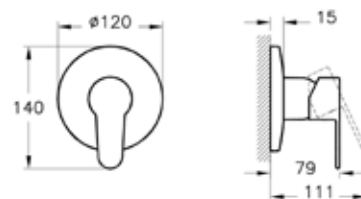

Adjustable aerator.
Max. 5 L/min. flow rate.
Cartridge with flow rate and temperature limiter.
Trap must be ordered separately.
Not compatible for bidets without overflow.

Cod. Iperceramica	Cod. Fornitore	Finitura	Finishing	Cartuccia di ricambio
68545	A42570TPX	Cromo	Chrome	A22629YP

Win S placca a incasso per doccia

Win S built-in bath/shower mixer (exposed part+concealed part)

Set di finiture composto da:
rosetta, leva e corpo incasso STANDARD.
Corpo incasso STANDARD incluso.

Finish set consisting of: rosette, lever and STANDARD concelead part.
STANDARD concelead part is included.