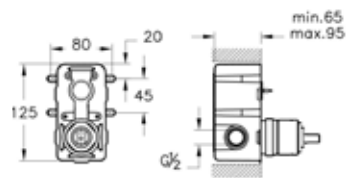

Win S placca a incasso per doccia

Win S built-in bath/shower mixer (exposed part+concealed part)

Set di finiture composto da:
rosetta, leva e corpo incasso STANDARD.
Corpo incasso STANDARD incluso.

Finish set consisting of: rosette, lever and STANDARD concelead part.
STANDARD concelead part is included.

Finish set consisting of: rosette, lever and diverter.
68546 concealed part must be ordered separately.

Cod. Iperceramica	Cod. Fornitore	Finitura	Finishing
68546	A41949	-	-

Win S corpo incasso per placca doccia, 2 uscite Win S built-in bath/shower mixer (concealed part)

Il corpo incasso va inserito durante l'installazione a muro.
Cartuccia con limitatore di portata e temperatura.
Placca da ordinare separatamente (codice: 68547).

Concealed part must be installed during wall application.
Cartridge with flow and temperature limiter.
Exposed part must be ordered separately (code: 68547).