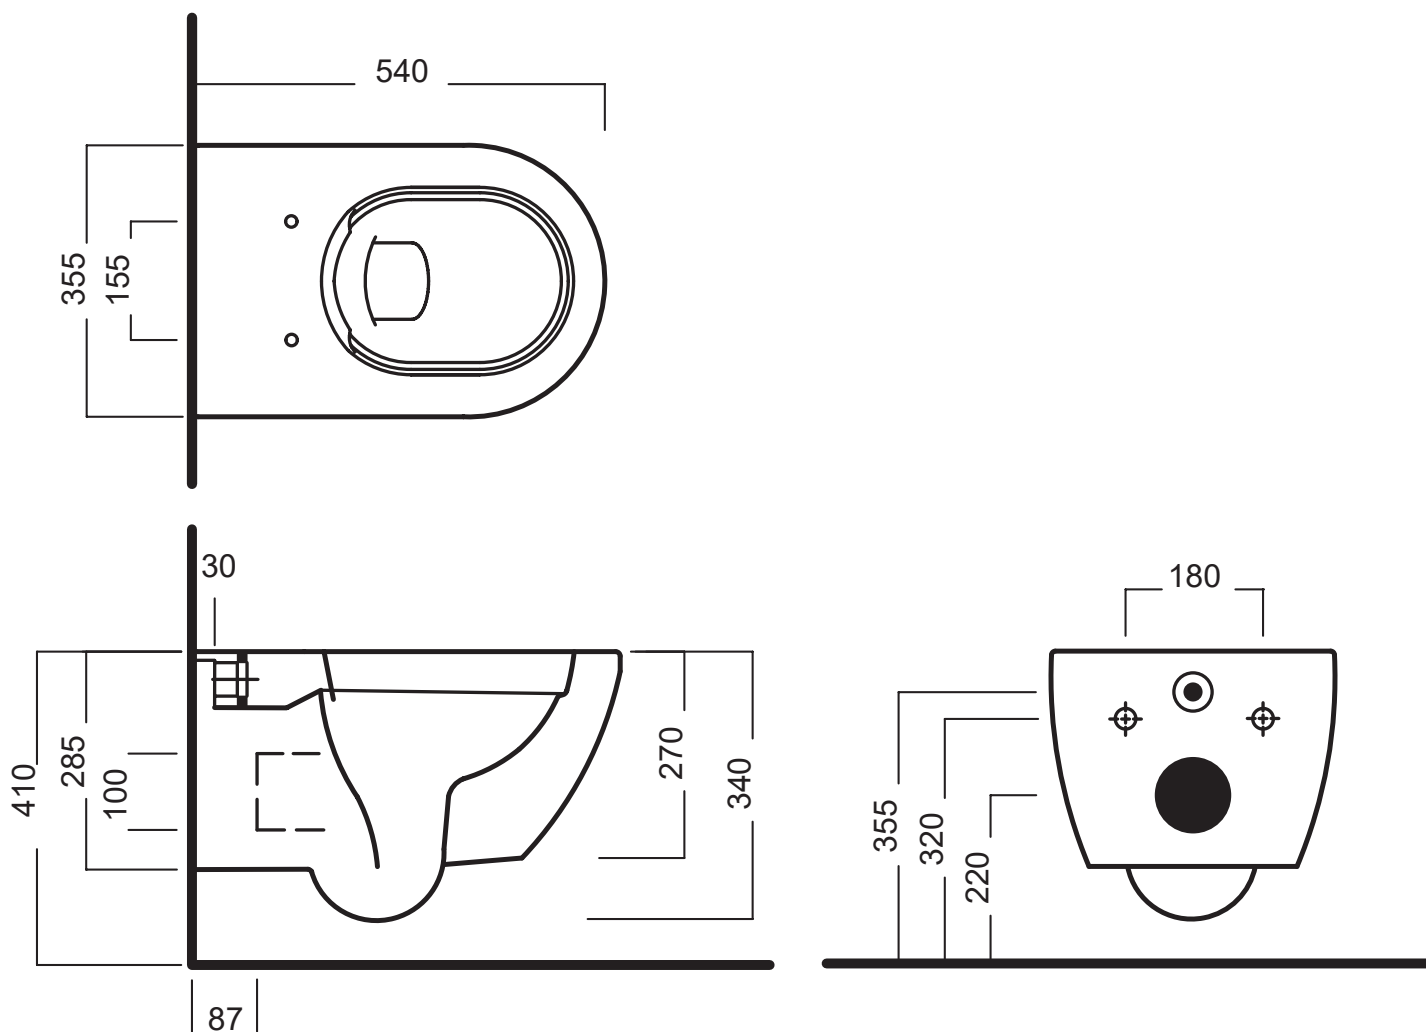

MONERO WC SOSPEO 54 RIMLESS
Vaso sospeso rimless / Wall-hung rimless wc
Dimensioni / Dimensions: 54x35,5 cm
Peso / Weight: 26 kg

GAMMA COLORE/ COLOR RANGE

BIANCO

BIANCO OP

AVORIO OP

CEMENTO OP

NERO OP

MADE IN ITALY