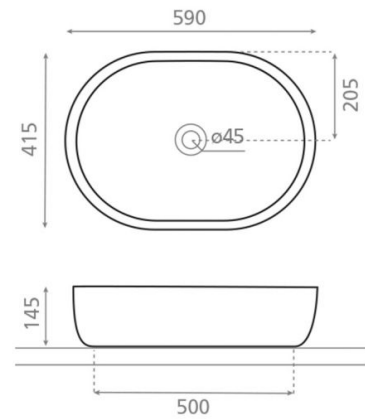

Toulouse CRU

Ref. 4037/CRU

590x415x145 mm

Features

Topcounter porcelain washbasin.
Natural finish.
Dimensions: 590x415x145 mm.
Without overflow.
Net weight 14kg, gross weight 15kg.
Units per palet 40uds