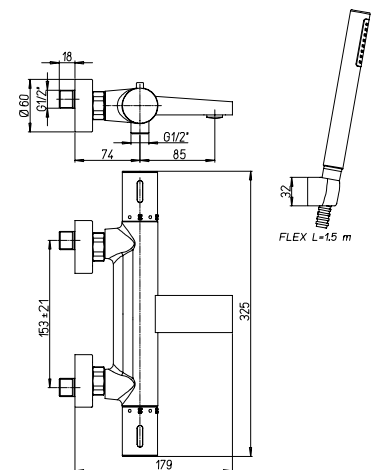

SOFIA

idelco

finitura - finishing
cromo - chrome

SOFIA

➤ Miscelatore monoforo lavabo, scarico simple-rapid 1"1/4

Single-lever basin mixer with 1"1/4 simple-rapid waste

Cod. fornitore
WWCR211PSRIDIC

Cod. Iperceramica
10558

finitura - finishing
cromo - chrome

➤ Miscelatore monoforo bidet, scarico simple-rapid 1"1/4

Single-lever bidet mixer with 1"1/4 simple-rapid waste

Cod. fornitore
WWCR306PSRIDIC

Cod. Iperceramica
10559

finitura - finishing
cromo - chrome

➤ Gruppo vasca esterno termostatico con doccia "Duplex"

Thermostatic single lever bath-shower mixer with adjustable shower kit

Cod. fornitore
90CR105THRTABSIDIC

Cod. Iperceramica
10562

finitura - finishing
cromo - chrome