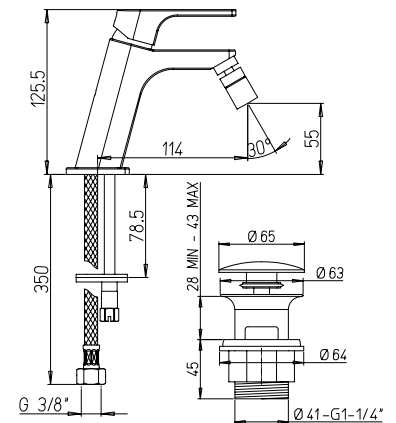

SOFIA

idelco

finitura - finishing
cromo - chrome

SOFIA

➤ Miscelatore monoforo lavabo, scarico simple-rapid 1"1/4

Single-lever basin mixer with 1"1/4 simple-rapid waste

Cod. fornitore
WWCR211PSRIDIC

Cod. Iperceramica
10558

finitura - finishing
cromo - chrome

➤ Miscelatore monoforo bidet, scarico simple-rapid 1"1/4

Single-lever bidet mixer with 1"1/4 simple-rapid waste

Cod. fornitore
WWCR306PSRIDIC

Cod. Iperceramica
10559

finitura - finishing
cromo - chrome

➤ Gruppo vasca esterno termostatico con doccia "Duplex"

Thermostatic single lever bath-shower mixer with adjustable shower kit

Cod. fornitore
90CR105THRTABSIDIC

Cod. Iperceramica
10562

finitura - finishing
cromo - chrome

Built-in single-lever shower mixer

9414

Cod. fornitore
WWCR690IDIC

Cod. Iperceramica
10561

finitura - finishing
cromo - chrome

➤ Miscelatore doccia incasso con deviatore

Built-in single-lever bath-shower mixer with diverter