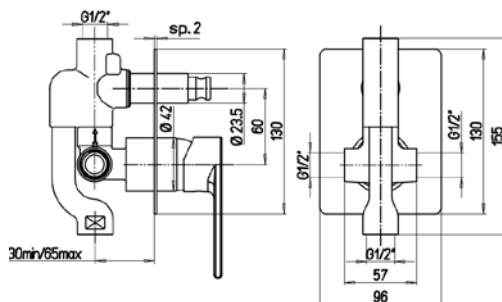

Cod. fornitore
WWCR691IDIC

Cod. Iperceramica
10940

finitura - finishing
cromo - chrome