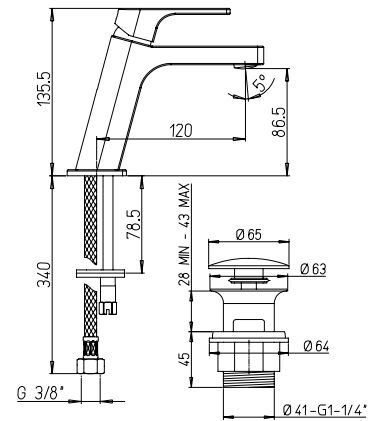

SOFIA

idelco

finitura - finishing
cromo - chrome

SOFIA

➤ Miscelatore monoforo lavabo, scarico simple-rapid 1"1/4

Single-lever basin mixer with 1"1/4 simple-rapid waste

Cod. fornitore
WWCR211PSRIDIC

Cod. Iperceramica
10558

finitura - finishing
cromo - chrome

➤ Miscelatore monoforo bidet, scarico simple-rapid 1"1/4

Single-lever bidet mixer with 1"1/4 simple-rapid waste

Cod. fornitore
WWCR306PSRIDIC

Cod. Iperceramica
10559

finitura - finishing
cromo - chrome

➤ Gruppo vasca esterno termostatico con doccia "Duplex"

Thermostatic single lever bath-shower mixer with adjustable shower kit

Cod. fornitore
90CR105THRTABSIDIC

Cod. Iperceramica
10562

finitura - finishing
cromo - chrome

Built-in single-lever shower mixer

9414

Cod. fornitore
WWCR690IDIC

Cod. Iperceramica
10561

finitura - finishing
cromo - chrome

➤ Miscelatore doccia incasso con deviatore

Built-in single-lever bath-shower mixer with diverter