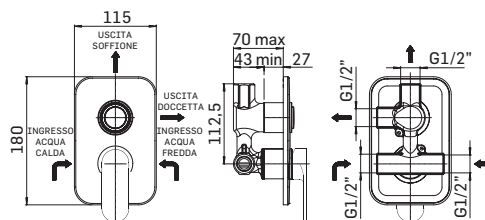

Cod. 59890

Cod. fornitore
28010000021

Cod. Iperceramica
59695

Finitura - Finishing
Cromo - Chrome