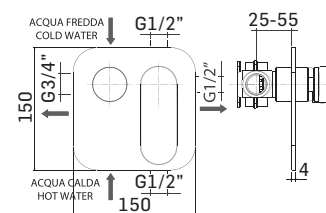

Cod. fornitore
26080000602K

Cod. Iperceramica
59746

Finitura - Finishing
Nero opaco - Matt black