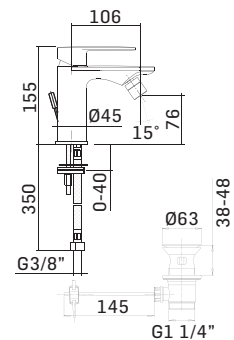

Finitura - Finishing
Cromo - Chrome

Cod. fornitore
560100006051

Cod. Iperceramica
59737