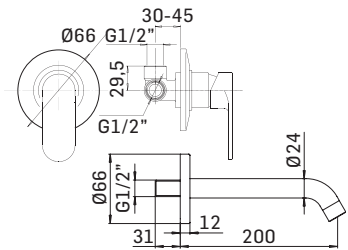

Finitura - Finishing
Cromo - Chrome

Cod. fornitore
460700006021

Cod. Iperceramica
59735