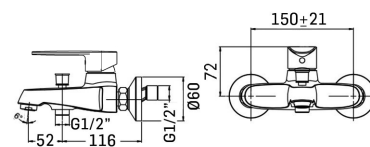

Cod. fornitore
1602PG11602K

Cod. Iperceramica
73251

Finitura - Finishing
Nero opaco - Matt black