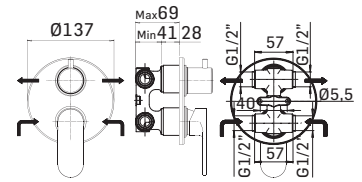

External components for concealed single lever shower mixer 2-ways manual diverter

Da completare con gruppo da incasso 59688
To be completed with concealed mixer 59688

Cod. 59890

Cod. fornitore
2609PE006001