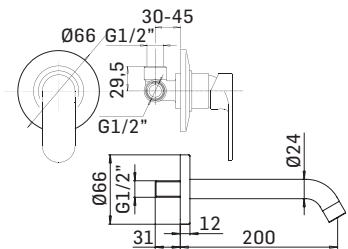

Finitura - Finishing
Nero opaco - Matt black

Cod. fornitore
46070000602K

Cod. Iperceramica
59736