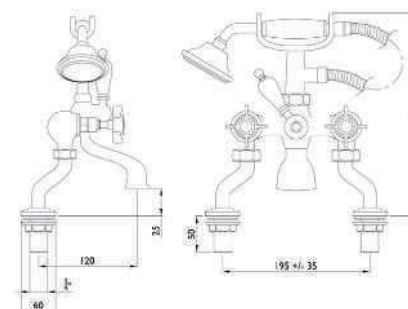

Cod. fornitore

RTR00501

RTR00502

Cod. Iperceramica

16827

16835

finitura - finishing

cromo - chrome

bronzo - bronze

Gruppo vasca con kit doccia,
e vitone ceramico.

Deck mounted bath/shower mixer
with shower kit and ceramic
discs valves.