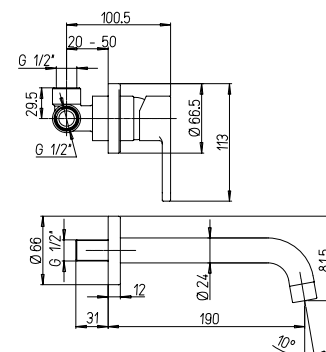

Cod. fornitore
92CR211LLPSRIDIC

Cod. Iperceramica
9329

finitura - finishing
cromo - chrome

➤ Miscelatore lavabo a muro, bocca interasse mm 190

Single-lever wall mounted mixer, 190 mm spout

Cod. fornitore
92CR208IDIC

Cod. Iperceramica
9330

finitura - finishing
chromo - chrome

➤ Miscelatore lavabo a muro con piastra, bocca interasse mm 200

Single-lever wall mounted mixer with plate, 200 mm spout

Cod. fornitore
92CR208PIDIC