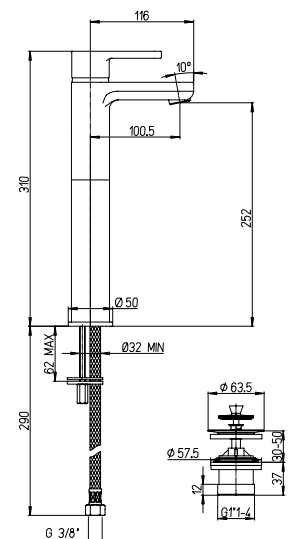

finitura - finishing
cromo - chrome

➤ Miscelatore monoforo lavabo tipo alto bocca lunga, scarico 1"1/4 simple-rapid

Single-lever basin mixer high model with simple-rapid 1"1/4 pop-up waste

Cod. fornitore
92CR211LLBLPSRIDIC

Cod. Iperceramica
16290

finitura - finishing
cromo - chrome

➤ Miscelatore monoforo lavabo tipo alto bocca corta, scarico 1"1/4 simple-rapid

Single-lever basin mixer high model with simple-rapid 1"1/4 pop-up waste

Cod. fornitore
92CR211LLPSRIDIC

Cod. Iperceramica
9329

finitura - finishing
cromo - chrome

➤ Miscelatore lavabo a muro, bocca interasse mm 190

Single-lever wall mounted mixer, 190 mm spout

Cod. fornitore
92CR208IDIC