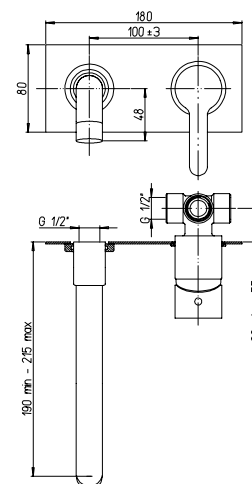

Cod. fornitore
92CR211LLPSRIDIC

Cod. Iperceramica
9329

finitura - finishing
cromo - chrome

➤ Miscelatore lavabo a muro, bocca interasse mm 190

Single-lever wall mounted mixer, 190 mm spout

Cod. fornitore
92CR208IDIC

Cod. Iperceramica
9330

finitura - finishing
chromo - chrome

➤ Miscelatore lavabo a muro con piastra, bocca interasse mm 200

Single-lever wall mounted mixer with plate, 200 mm spout

Cod. fornitore
92CR208PIDIC