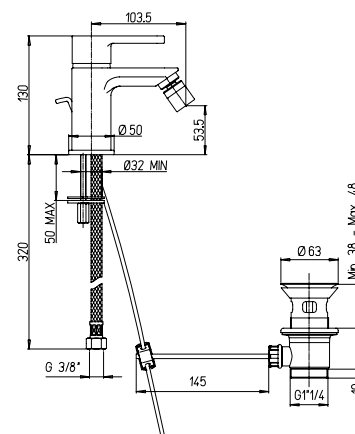

Cod. fornitore
92CR306HIDIC

Cod. Iperceramica
9332

finitura - finishing
chromo - chrome