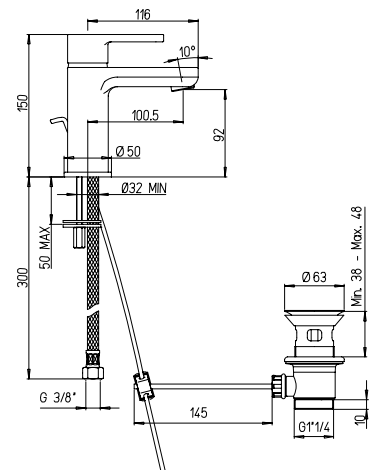

MARIA

idelco

finitura - finishing
cromo - chrome

MARIA

➤ Miscelatore monoforo lavabo, scarico automatico Hostaform 1"1/4

Single-lever basin mixer with 1"1/4 pop-up waste

Cod. fornitore
92CR211HIDIC

Cod. Iperceramica
9328

finitura - finishing
cromo - chrome

➤ Miscelatore monoforo lavabo tipo alto bocca lunga, scarico 1"1/4 simple-rapid

Single-lever basin mixer high model with simple-rapid 1"1/4 pop-up waste

Cod. fornitore
92CR211LLBLPSRIDIC

Cod. Iperceramica
16290

finitura - finishing
cromo - chrome

➤ Miscelatore monoforo lavabo tipo alto bocca corta, scarico 1"1/4 simple-rapid

Single-lever basin mixer high model with simple-rapid 1"1/4 pop-up waste

Cod. fornitore
92CR211LLPSRIDIC

Cod. Iperceramica
9329

finitura - finishing
cromo - chrome

➤ Miscelatore lavabo a muro, bocca interasse mm 190

Single-lever wall mounted mixer, 190 mm spout

Cod. fornitore
92CR208IDIC