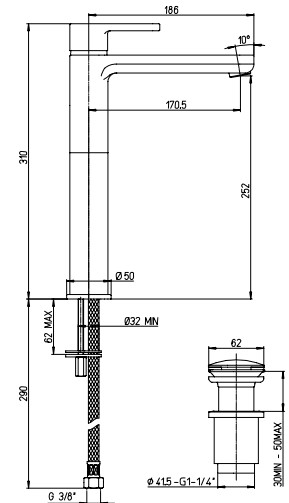

MARIA

idelco

finitura - finishing
cromo - chrome

MARIA

➤ Miscelatore monoforo lavabo, scarico automatico Hostaform 1"1/4

Single-lever basin mixer with 1"1/4 pop-up waste

Cod. fornitore
92CR211HIDIC

Cod. Iperceramica
9328

finitura - finishing
cromo - chrome

➤ Miscelatore monoforo lavabo tipo alto bocca lunga, scarico 1"1/4 simple-rapid

Single-lever basin mixer high model with simple-rapid 1"1/4 pop-up waste

Cod. fornitore
92CR211LLBLPSRIDIC

Cod. Iperceramica
16290

finitura - finishing
cromo - chrome

➤ Miscelatore monoforo lavabo tipo alto bocca corta, scarico 1"1/4 simple-rapid

Single-lever basin mixer high model with simple-rapid 1"1/4 pop-up waste