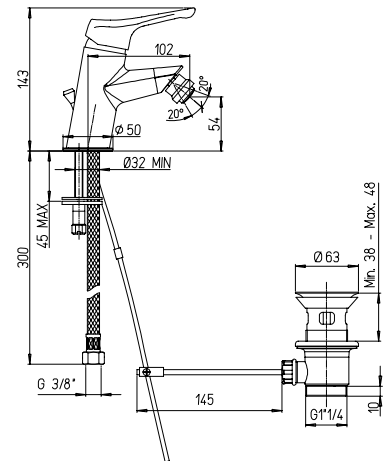

LUISA

idelco

finitura - finishing
cromo - chrome

➤ Miscelatore monoforo lavabo Ecosafe, scarico automatico Hostaform 1"1/4

Single-lever basin mixer Ecosafe with 1"1/4 pop-up waste

Cod. fornitore
05CR211EPIDIC

Cod. Iperceramica
9322

finitura - finishing
chromo - chrome

➤ Miscelatore monoforo bidet Ecosafe, scarico automatico Hostaform 1"1/4

Single-lever bidet mixer Ecosafe with 1"1/4 pop-up waste

Cod. fornitore
05CR306EPIDIC

Cod. Iperceramica
9323

finitura - finishing
chromo - chrome

➤ Gruppo vasca esterno con doccia "Duplex"

Single lever bath-shower mixer with adjustable shower kit

Cod. fornitore
05CR105IDIC

Cod. Iperceramica
9324

Built-in single-lever shower mixer

9414

Cod. fornitore
05CR690IDIC

Cod. Iperceramica
9325

finitura - finishing
chromo - chrome

➤ Miscelatore doccia incasso con deviatore

Built-in single-lever bath-shower mixer with diverter