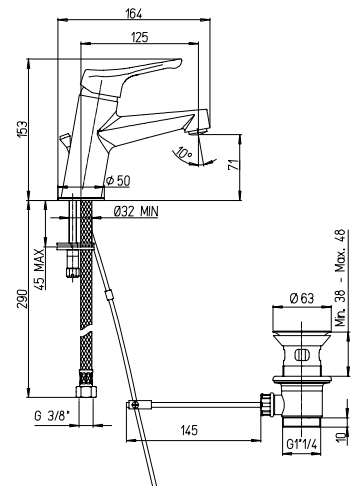

LUISA

idelco

finitura - finishing
cromo - chrome

➤ Miscelatore monoforo lavabo Ecosafe, scarico automatico Hostaform 1"1/4

Single-lever basin mixer Ecosafe with 1"1/4 pop-up waste

Cod. fornitore
05CR211EPIDIC

Cod. Iperceramica
9322

finitura - finishing
chromo - chrome

➤ Miscelatore monoforo bidet Ecosafe, scarico automatico Hostaform 1"1/4

Single-lever bidet mixer Ecosafe with 1"1/4 pop-up waste

Cod. fornitore
05CR306EPIDIC

Cod. Iperceramica
9323

finitura - finishing
chromo - chrome

➤ Gruppo vasca esterno con doccia "Duplex"

Single lever bath-shower mixer with adjustable shower kit

Cod. fornitore
05CR105IDIC

Cod. Iperceramica
9324

Built-in single-lever shower mixer

9414

Cod. fornitore
05CR690IDIC

Cod. Iperceramica
9325

finitura - finishing
chromo - chrome

➤ Miscelatore doccia incasso con deviatore

Built-in single-lever bath-shower mixer with diverter