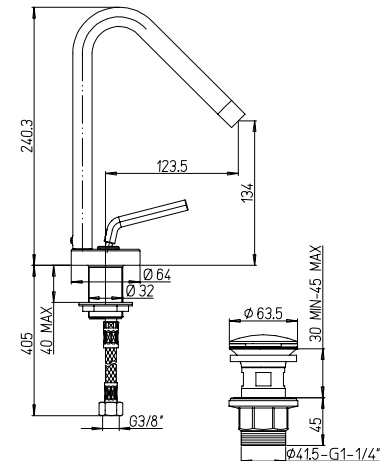

# LUCIA

➤ Miscelatore monoforo lavabo, bocca orientabile, scarico 1"1/4 simple-rapid

Single-lever basin mixer, swivel spout, simple-rapid 1"1/4 pop-up waste

Cod. fornitore  
**81CR211NEW1IDIC**

Cod. Iperceramica  
**9345**

finitura - finishing  
**chromo - chrome**

➤ Miscelatore lavabo a muro, bocca interasse mm 190

Single-lever wall mounted mixer, 190 mm spout

Cod. fornitore  
**81CR208NEWIDIC**

Cod. Iperceramica  
**9346**

finitura - finishing  
**chromo - chrome**

➤ Miscelatore lavabo a muro con piastra, bocca interasse mm 200

Single-lever wall mounted mixer with plate, 200 mm spout

Cod. fornitore  
**81CR208PNEWIDIC**

Cod. Iperceramica  
**9347**