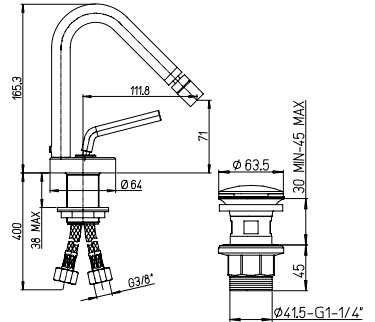

finitura - finishing  
**chromo - chrome**

➤ Miscelatore lavabo a muro, bocca interasse mm 190

Single-lever wall mounted mixer, 190 mm spout

Cod. fornitore  
**81CR208NEWIDIC**

Cod. Iperceramica  
**9346**

finitura - finishing  
**chromo - chrome**

➤ Miscelatore lavabo a muro con piastra, bocca interasse mm 200

Single-lever wall mounted mixer with plate, 200 mm spout

Cod. fornitore  
**81CR208PNEWIDIC**

Cod. Iperceramica  
**9347**

finitura - finishing  
**chromo - chrome**

- Miscelatore monoforo bidet, bocca orientabile, scarico 1"1/4 simple-rapid

Single-lever bidet mixer, swivel spout, simple-rapid 1"1/4 pop-up waste

9412

Cod. fornitore  
**81CR306NEW1IDIC**