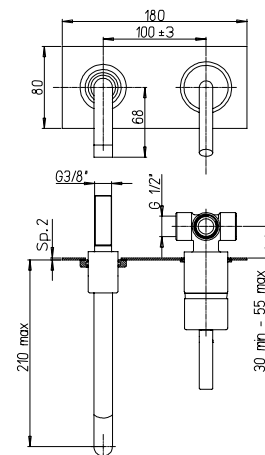

finitura - finishing  
**chromo - chrome**

➤ Miscelatore lavabo a muro, bocca interasse mm 190

Single-lever wall mounted mixer, 190 mm spout

Cod. fornitore  
**81CR208NEWIDIC**

Cod. Iperceramica  
**9346**

finitura - finishing  
**chromo - chrome**

➤ Miscelatore lavabo a muro con piastra, bocca interasse mm 200

Single-lever wall mounted mixer with plate, 200 mm spout

Cod. fornitore  
**81CR208PNEWIDIC**

Cod. Iperceramica  
**9347**