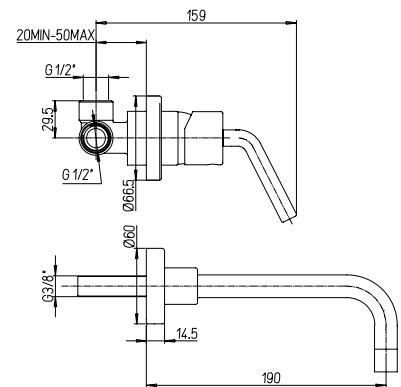

# LUCIA

➤ Miscelatore monoforo lavabo, bocca orientabile, scarico 1"1/4 simple-rapid

Single-lever basin mixer, swivel spout, simple-rapid 1"1/4 pop-up waste

Cod. fornitore  
**81CR211NEW1IDIC**

Cod. Iperceramica  
**9345**

finitura - finishing  
**chromo - chrome**

➤ Miscelatore lavabo a muro, bocca interasse mm 190

Single-lever wall mounted mixer, 190 mm spout

Cod. fornitore  
**81CR208NEWIDIC**

Cod. Iperceramica  
**9346**

finitura - finishing  
**chromo - chrome**

➤ Miscelatore lavabo a muro con piastra, bocca interasse mm 200

Single-lever wall mounted mixer with plate, 200 mm spout

Cod. fornitore  
**81CR208PNEWIDIC**

Cod. Iperceramica  
**9347**

finitura - finishing  
**chromo - chrome**

- Miscelatore monoforo bidet, bocca orientabile, scarico 1"1/4 simple-rapid

Single-lever bidet mixer, swivel spout, simple-rapid 1"1/4 pop-up waste

9412

Cod. fornitore  
**81CR306NEW1IDIC**