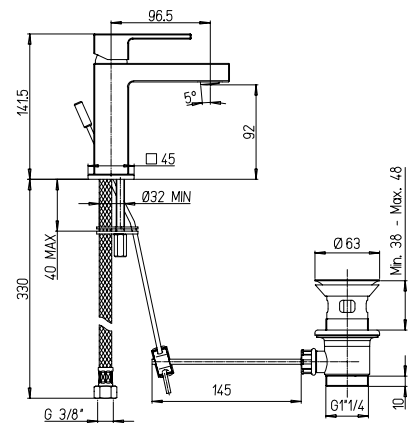

LAURA

finitura - finishing
cromo - chrome

LAURA

➤ Miscelatore monoforo lavabo, scarico automatico Hostaform 1"1/4

Single-lever basin mixer with 1"1/4 pop-up waste

Cod. fornitore
84CR211RSHIDIC

Cod. Iperceramica
9365

finitura - finishing
chromo - chrome

➤ Miscelatore lavabo a muro, bocca interasse mm 190

Single-lever wall mounted mixer, 190 mm spout

Cod. fornitore
84CR208RIDIC

Cod. Iperceramica
9366

finitura - finishing
chromo - chrome

1/2" single-lever shower mixer

Cod. fornitore
TKCR511RIDIC

Cod. Iperceramica
9371

finitura - finishing
chromo - chrome

➤ Miscelatore doccia incasso

Built-in single-lever shower mixer

Cod. fornitore
84CR690RIDIC

Cod. Iperceramica
9369

finitura - finishing
chromo - chrome

➤ Miscelatore doccia incasso con deviatore

Built-in single-lever bath-shower mixer with diverter

Cod. fornitore
84CR691RIDIC

Cod. Iperceramica
9370