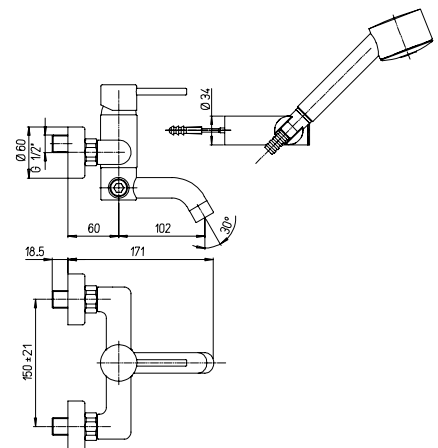

Cod. fornitore
78PD105ICPI

Cod. Iperceramica
14999

finitura - finishing
pvd