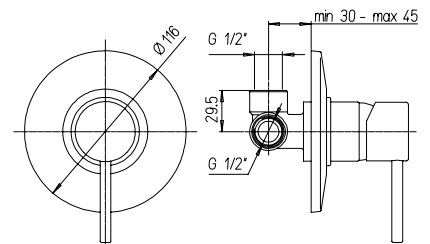

1/2" single-lever shower mixer

 1150016

Cod. fornitore
78PD511ICPI

Cod. Iperceramica
14996

finitura - finishing
pvd

➤ Miscelatore doccia incasso

Built-in single-lever shower mixer

 1150014

Cod. fornitore
78PD690ICPI

Cod. Iperceramica
14997

finitura - finishing
pvd

➤ Miscelatore doccia incasso con deviatore

Built-in single-lever bath-shower mixer with 2-way rotary diverter valve

 1150014

 1150088