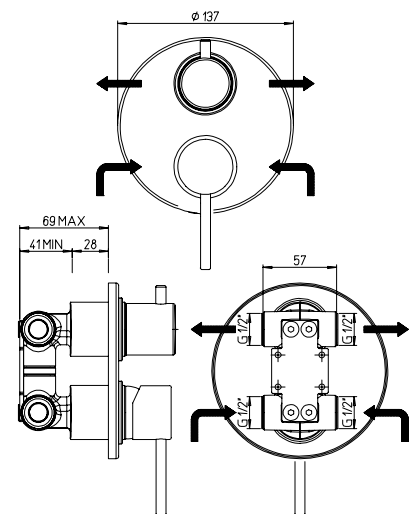

1/2" single-lever shower mixer

 1150016

Cod. fornitore
78PD511ICPI

Cod. Iperceramica
14996

finitura - finishing
pvd

➤ Miscelatore doccia incasso

Built-in single-lever shower mixer

 1150014

Cod. fornitore
78PD690ICPI

Cod. Iperceramica
14997

finitura - finishing
pvd

➤ Miscelatore doccia incasso con deviatore

Built-in single-lever bath-shower mixer with 2-way rotary diverter valve

 1150014

 1150088