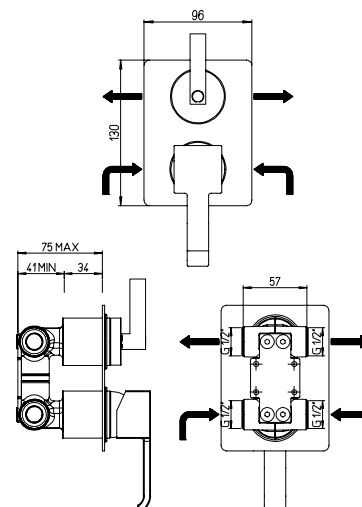

➤ Miscelatore doccia esterno 1/2"

1/2" single-lever shower mixer

Cod. fornitore  
**19CR511ICPI**

Cod. Iperceramica  
**14984**

finitura - finishing  
**chromo - chrome**

➤ Miscelatore doccia incasso

Built-in single-lever shower mixer

Cod. fornitore  
**19CR690ICPI**

Cod. Iperceramica  
**14985**

finitura - finishing  
**chromo - chrome**

➤ Miscelatore doccia incasso con deviatore

Built-in single-lever bath-shower mixer with 2-way rotary diverter valve