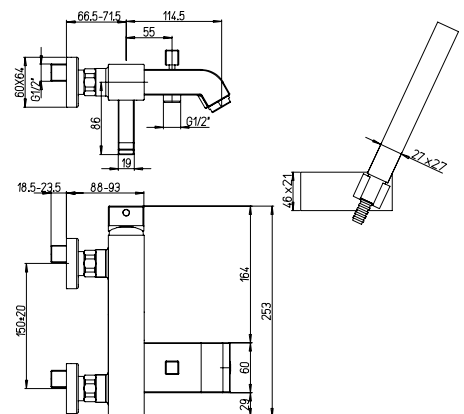

Cod. fornitore
19CR105ICPI

Cod. Iperceramica
14987

finitura - finishing
chromo - chrome