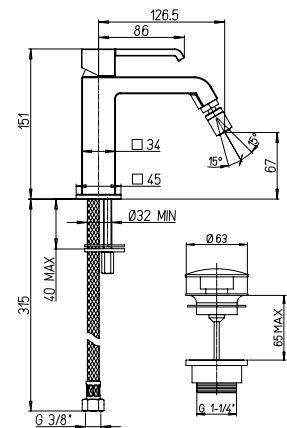

# LIVERPOOL

➤ Miscelatore monoforo lavabo con piletta clic-clac 1"1/4

Single lever basin mixer with 1"1/4 clic clac waste

Cod. fornitore  
**19CR211SRICPI**

Cod. Iperceramica  
**14982**

finitura - finishing  
**chromo - chrome**

➤ Miscelatore monoforo lavabo senza piletta clic-clac 1"1/4

Single lever basin mixer without 1"1/4 clic clac waste

Cod. fornitore  
**19CR306SRICPI**

Cod. Iperceramica  
**14983**

finitura - finishing  
**chromo - chrome**