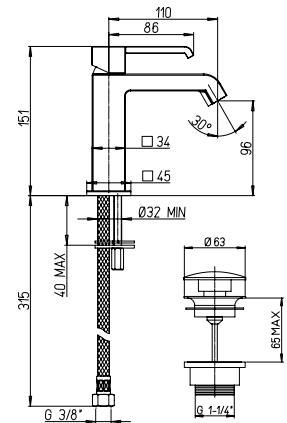

# LIVERPOOL

➤ Miscelatore monoforo lavabo con piletta clic-clac 1"1/4

Single lever basin mixer with 1"1/4 clic clac waste

Cod. fornitore  
**19CR211SRICPI**

Cod. Iperceramica  
**14982**

finitura - finishing  
**chromo - chrome**