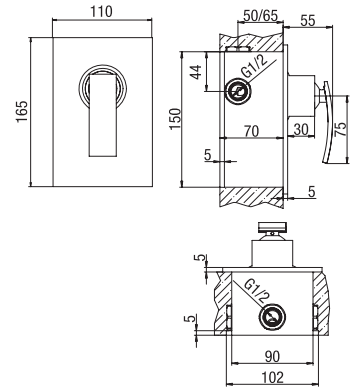

IO TONDO

Miscelatore doccia incasso
Built-in single-lever
shower mixer

Cod. fornitore
IOCR690WBICPI

Cod. Iperceramica
15008

finitura - finishing
chromo - chrome