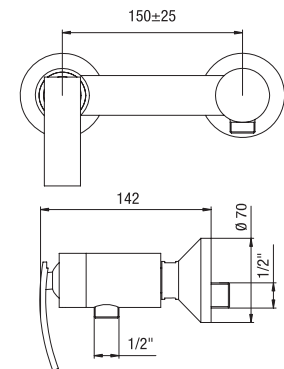

Single-lever bidet mixer with 1"1/4 pop-up waste

Cod. fornitore
IOCR306HICPI

Cod. Iperceramica
15006

finitura - finishing
cromo - chrome

➤ Miscelatore doccia esterno 1/2"

1/2" single-lever shower mixer

Cod. fornitore
IOCR511ICPI