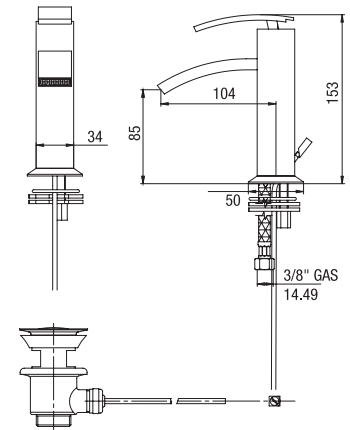

finitura - finishing
cromo - chrome

IO QUADRO

➤ Miscelatore monoforo lavabo, scarico automatico Hostaform 1"1/4

Single-lever basin mixer with 1"1/4 pop-up waste

1150066A11

Cod. fornitore
IQCR211HICPI

Cod. Iperceramica
15011

finitura - finishing
cromo - chrome

➤ Miscelatore monoforo lavabo alto, scarico automatico Hostaform 1"1/4

Single-lever basin mixer, high model, with 1"1/4 pop-up waste

1150066A11

Cod. fornitore
IQCR211LLHICPI

Single lever bath-shower mixer with adjustable shower kit

Cod. fornitore
IQCR105ICPI

Cod. Iperceramica
15016

finitura - finishing
cromo - chrome

➤ Miscelatore doccia esterno 1/2"

1/2" single-lever shower mixer

finitura - finishing
cromo - chrome

**Miscelatore doccia incasso
 con deviatore**
 Built-in single-lever bath-shower
 mixer with diverter

Cod. fornitore
IQCR691WBICPI

Cod. Iperceramica
15015

finitura - finishing
cromo - chrome