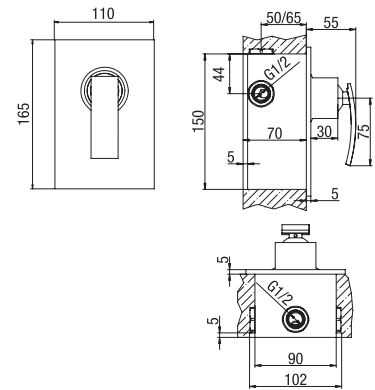

IO QUADRO

Miscelatore doccia incasso
Built-in single-lever
shower mixer

Cod. fornitore
IQCR690WBICPI

Cod. Iperceramica
15014

finitura - finishing
cromo - chrome