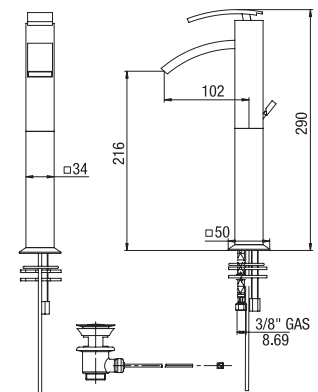

finitura - finishing
cromo - chrome

➤ Miscelatore monoforo lavabo alto, scarico automatico Hostaform 1"1/4

Single-lever basin mixer, high model, with 1"1/4 pop-up waste

1150066A11

Cod. fornitore
IQCR211LLHICPI

Cod. Iperceramica
18860

finitura - finishing
cromo - chrome

➤ Miscelatore lavabo a muro
Single-lever wall mounted mixer

1150014

Cod. fornitore
IQCR208WBICPI

Cod. Iperceramica
18861

finitura - finishing
cromo - chrome