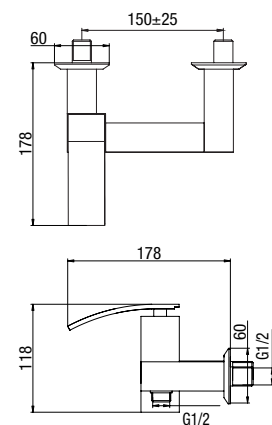

Single lever bath-shower mixer with adjustable shower kit

Cod. fornitore
IQCR105ICPI

Cod. Iperceramica
15016

finitura - finishing
cromo - chrome

➤ Miscelatore doccia esterno 1/2"

1/2" single-lever shower mixer