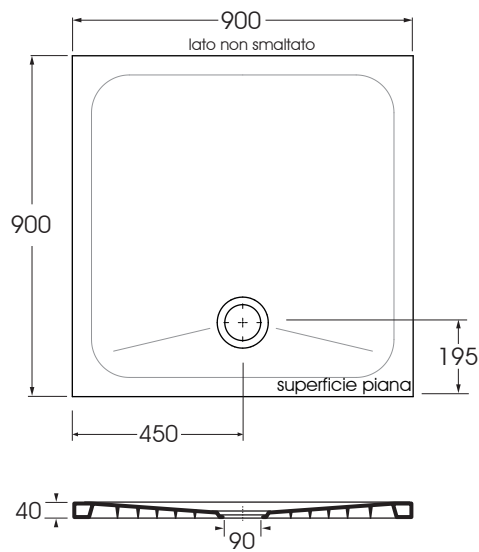

PURO

piatto doccia/ shower tray

codice
code

Piatto doccia PURO h4 cm 90 X 90
PURO h4 cm 90 X 90 shower tray.

cotone/cotton	71666
antracite/anthracite	71696
carbone/coal	71706
cenere/ash	71716

CM 90x90xh4

scatole/box 1

kg 28

scala/scale 1:20 dimensioni/dimensions in mm

- Colori disponibili per tutti i prodotti PURO
e per il tappo copripiletta in ABS

- Available for all PURO products
and for the free flow ABS drains

COLORS 1250°

Complementi/complements:

Codice
code

Piletta doccia PURO 1" 1/4 di diametro (ø 90)
con tappo in ABS e completa di curva terminale.
1" 1/4 (ø 90) diameter waste system for "COLORS 1250°"
shower tray provided with ABS top and terminal bend.

cotone/cotton	71693
antracite/anthracite	71703
carbone/coal	71713
cenere/ash	71723

TECHNICAL SHEET n°: 01	DESIGNER: OFFICINA AZZURRA	CODE: PURO	Azzurra sanitari in ceramica S.p.a. via Civita Castellana snc 01030 Castel S.Elia (VT) - ITALY Tel.+39.0761 518155 Fax.+39.0761 514560	
SHEET FORMAT: A4	ISO	REVISION: 03	SCALE: 1:20	DATE: 23/03/2023
REGULATIONS: CE EN 14527 / EN251 / Dop-14527				
All the measurements respect the tolerances provided by the "AZZURRA QUALITY GUIDELINES".				