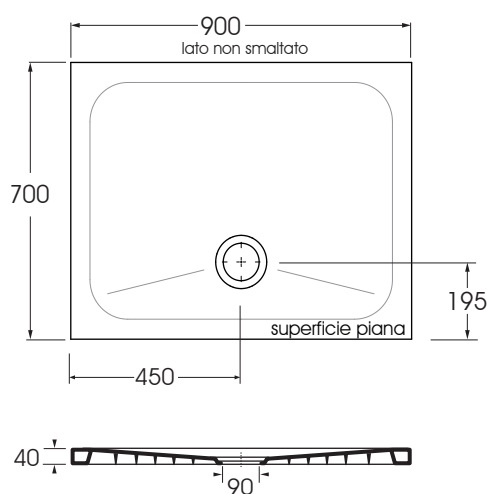

PURO

piatto doccia/ shower tray

codice
code

Piatto doccia PURO h4 cm 90 X 70
PURO h4 cm 90 X 70 shower tray.

cotone/cotton	71665
antracite/anthracite	71695
carbone/coal	71705
cenere/ash	71715

CM90x70xh4

scatole/box 1

kg 22

scala/scale 1:20 dimensioni/dimensions in mm

- Colori disponibili per tutti i prodotti PURO
e per il tappo copripiletta in ABS

- Available for all PURO products
and for the free flow ABS drains

COLORS 1250°

Complementi/complements:

Codice
code

Piletta doccia PURO 1" 1/4 di diametro (ø 90)
con tappo in ABS e completa di curva terminale.
1" 1/4 (ø 90) diameter waste system for "COLORS 1250°"
shower tray provided with ABS top and terminal bend.

cotone/cotton	71693
antracite/anthracite	71703
carbone/coal	71713
cenere/ash	71723

TECHNICAL SHEET n°: 01	DESIGNER: OFFICINA AZZURRA	CODE: PURO	Azzurra sanitari in ceramica S.p.a. via Civita Castellana snc 01030 Castel S.Elia (VT) - ITALY Tel.+39.0761 518155 Fax.+39.0761 514560	
SHEET FORMAT: A4	ISO	REVISION: 03	SCALE: 1:20	DATE: 23/03/2023
REGULATIONS: CE EN 14527 / EN251 / Dop-14527				
All the measurements respect the tolerances provided by the "AZZURRA QUALITY GUIDELINES".				