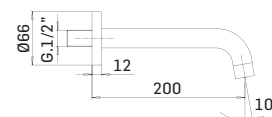

Cod. fornitore
22610000Z12G

Cod. Iperceramica
72161

Finitura - Finishing
Ottone Spazzolato/Brushed Brass