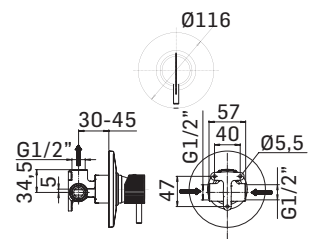

Cod. fornitore
00000954RD0G

Cod. Iperceramica
72185

Finitura - Finishing
Ottone Spazzolato/Brushed Brass