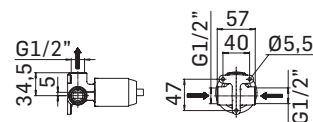

Cod. fornitore
3703000002G

Cod. Iperceramica
72164

Finitura - Finishing
Ottone Spazzolato/Brushed Brass