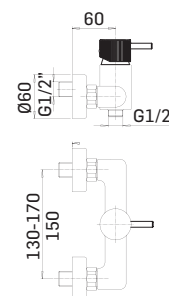

Cod. fornitore
30830000RD2G

Cod. Iperceramica
72187

Finitura - Finishing
Ottone Spazzolato/Brushed Brass