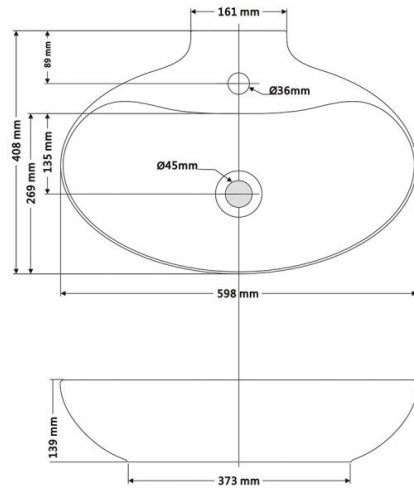

New Malaga

Ref. 0034N

598x408x139

Features

With overflow.
Valid for Bathco tops.
Net weight kg, gross weight kg.
Units per pallet: .
Measures: 598x408x139