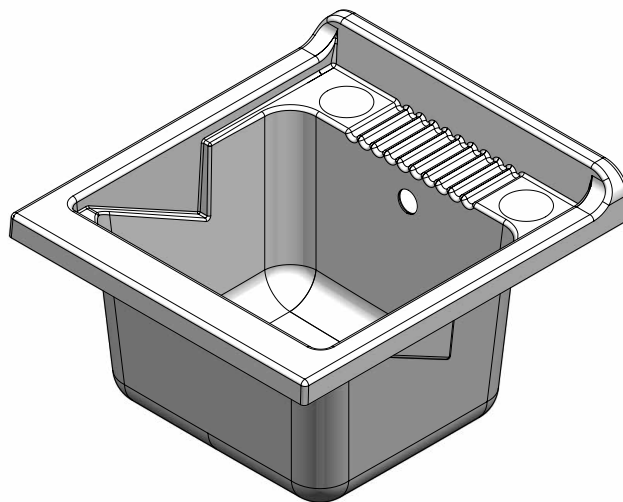

## LAVATOIO SOSPESO 45X50

Lavatoio a un'anta sospeso  
Suspended wash-tub, one door

Finitura bianca opaca  
con maniglie satinare

### Caratteristiche

**Mobile:** Bilaminato

**Maniglie:** Finitura satinata

**Vasca:** Materiale plastico, forabile per installazione rubinetto

**Sportelli:** Con angoli squadrati

**Asse:** Resina plastica

**Scarico:** Sifone autopulente con attacco lavatrice, piletta, tappo, troppopieno e particolari inox

### Features

**Furniture:** Bilaminated wood

**Handles:** Satin finish

**Basin:** Plastic material, it can be punched to install the faucet

**Doors:** With squared angles

**Washing board:** Plastic resin

**Drain:** Self-cleaning siphon with washing-machine coupling, drain, plug and overflow with stainless steel details

Including **supports for fixing to the wall**

Vasca in resina speciale 45x50 cm  
 Plastic basin 45x50 cm

Dimensioni (mm)- Dimensions (mm)