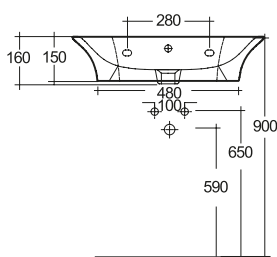

BERLINO

65593

LAVABO 65x46x150 cm

MADE IN UAE