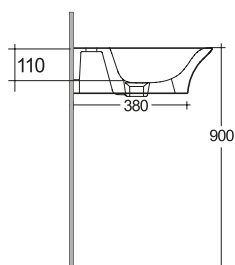

BERLINO

65593

LAVABO 65x46x150 cm

MADE IN UAE