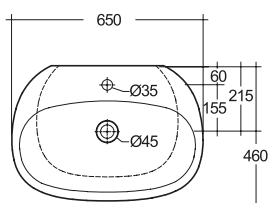

BERLINO

65593

LAVABO 65x46x150 cm

MADE IN UAE